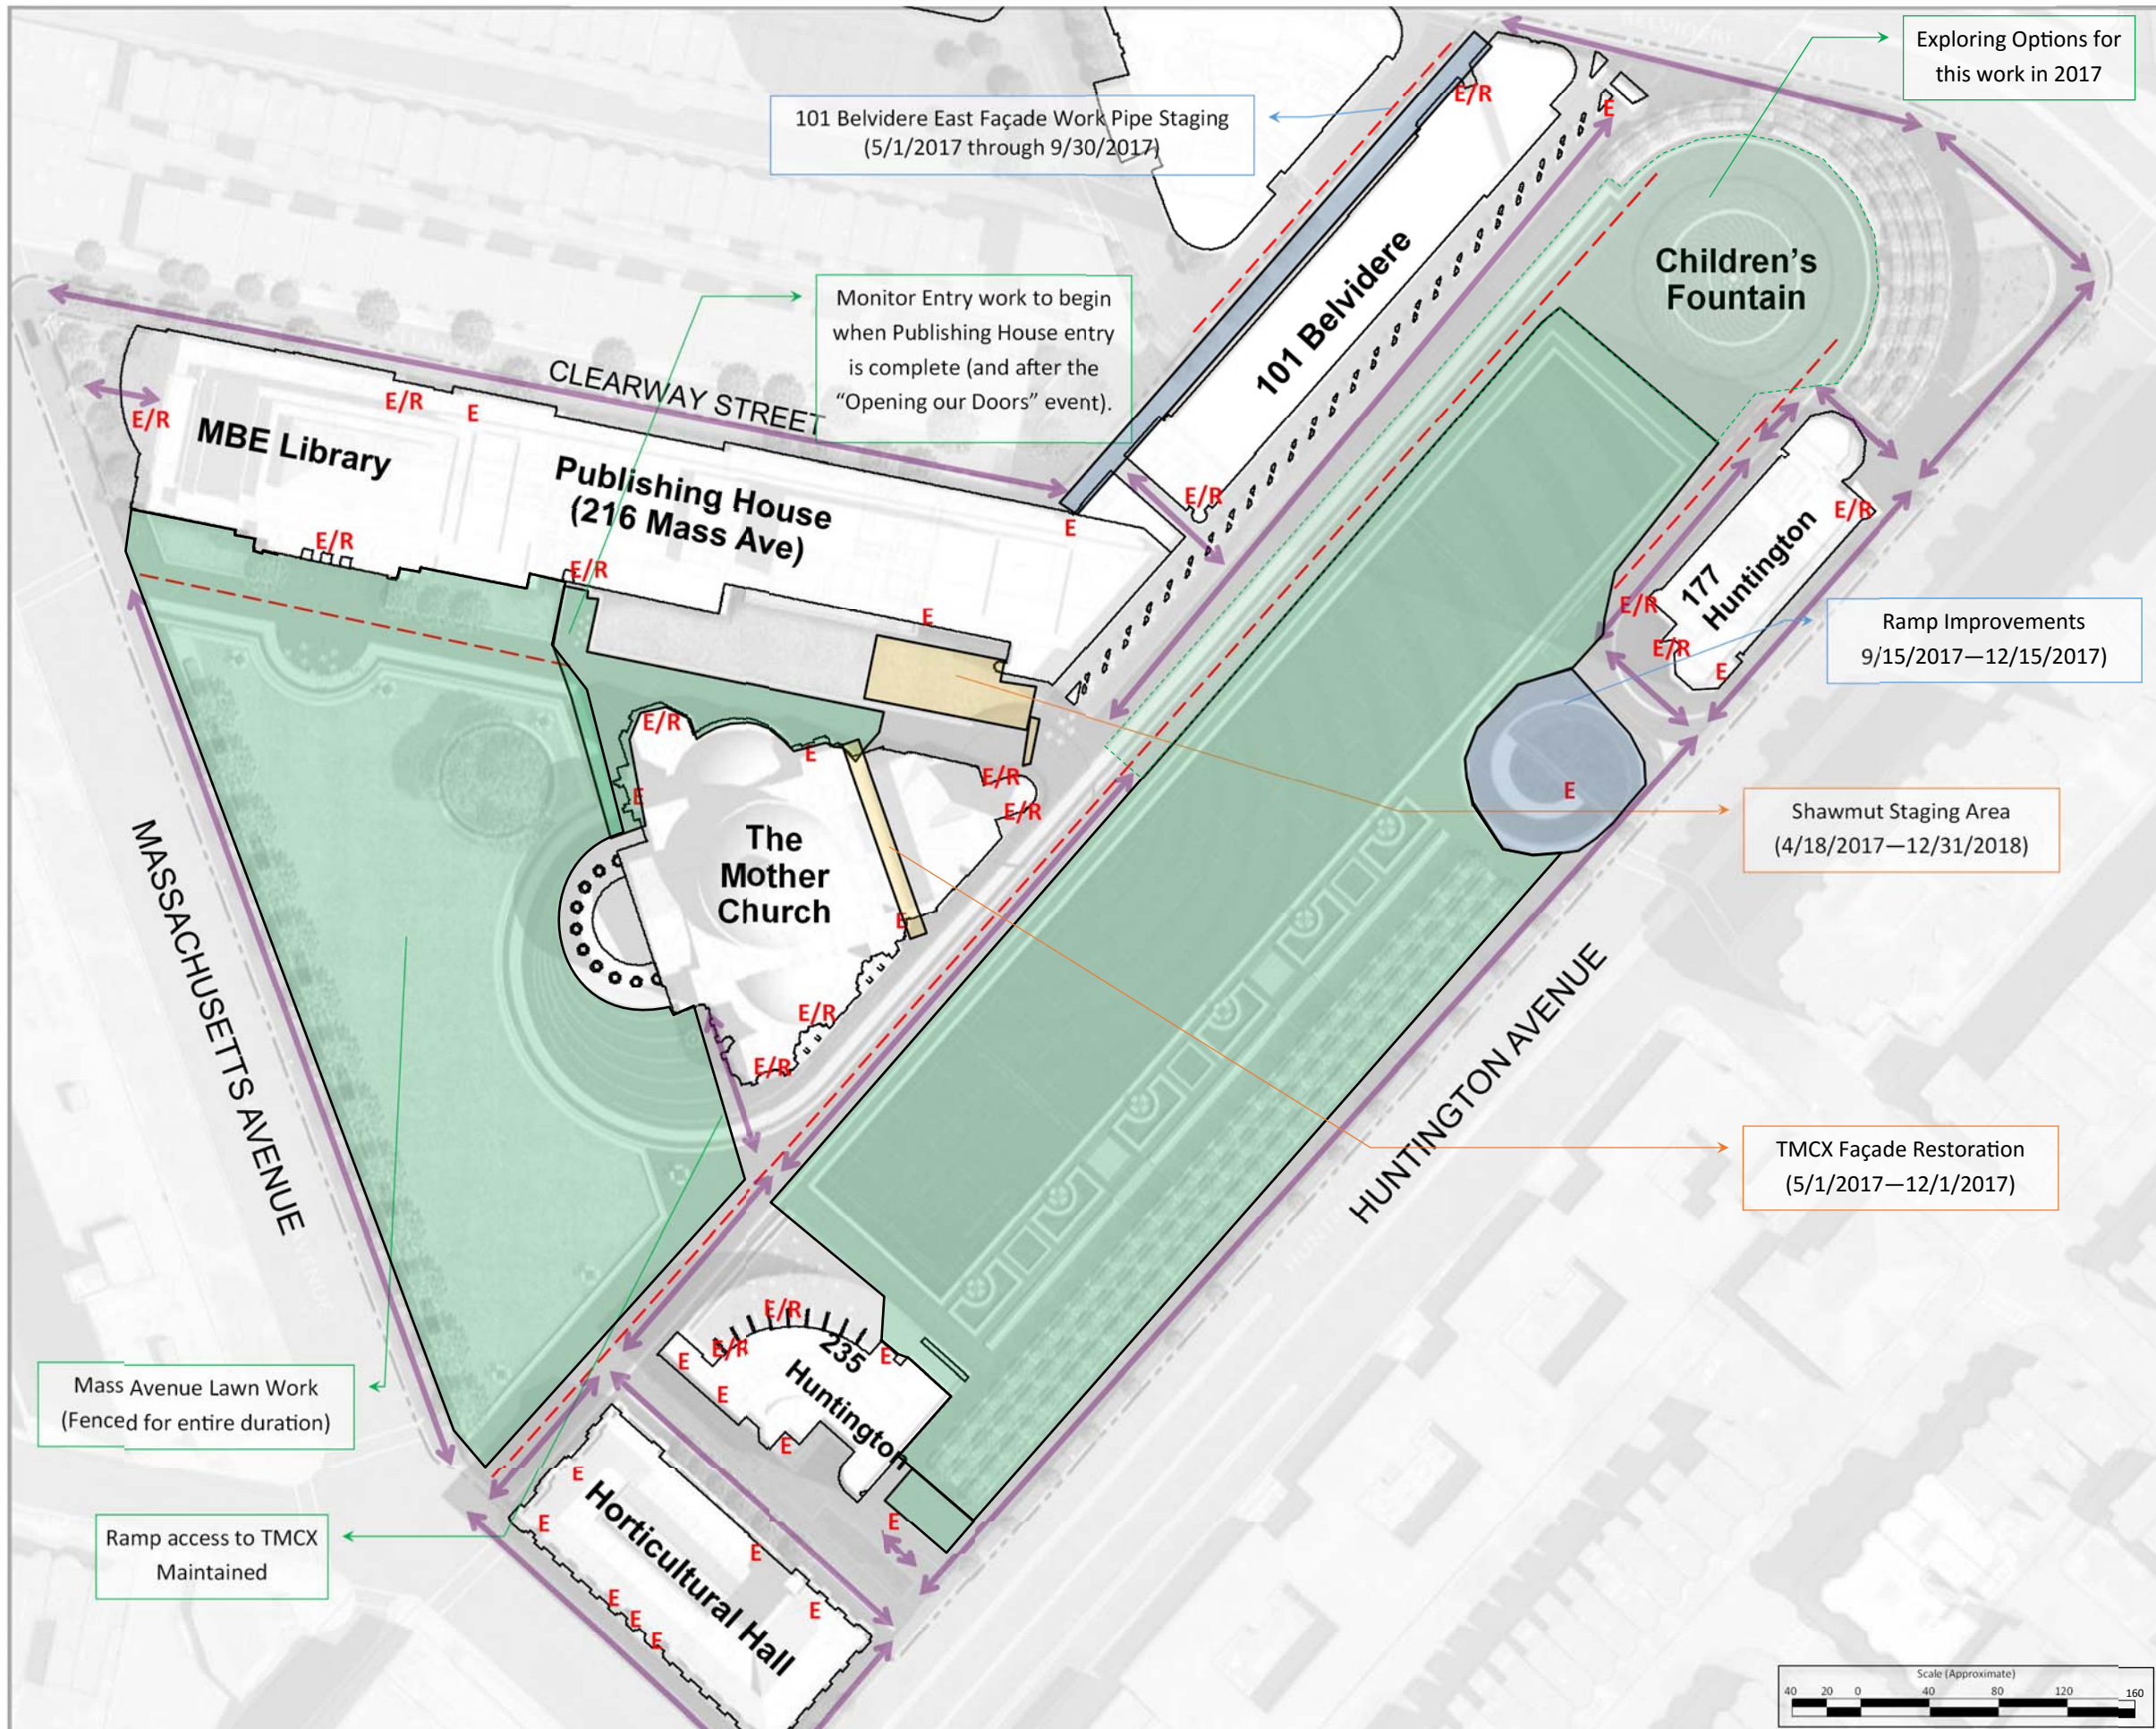

Legend

- TFCCS Plaza Areas (CONSIGLI)
- TFCCS Capital Projects (PIDC)
- TMCO / TMCX Restoration (SHAWMUT)
- Areas of work not "permanently fenced in"
- E** **E/R** Egress Only / Egress & Regular Travel
- Fire Lanes
- Available Pedestrian Access Routes

October 2017

Legend

- TFCCS Plaza Areas (CONSIGLI)
- TFCCS Capital Projects (PIDC)
- TMCO / TMCX Restoration (SHAWMUT)
- Areas of work not "permanently fenced in"
- E** **E/R** Egress Only / Egress & Regular Travel
- Fire Lanes
- Available Pedestrian Access Routes