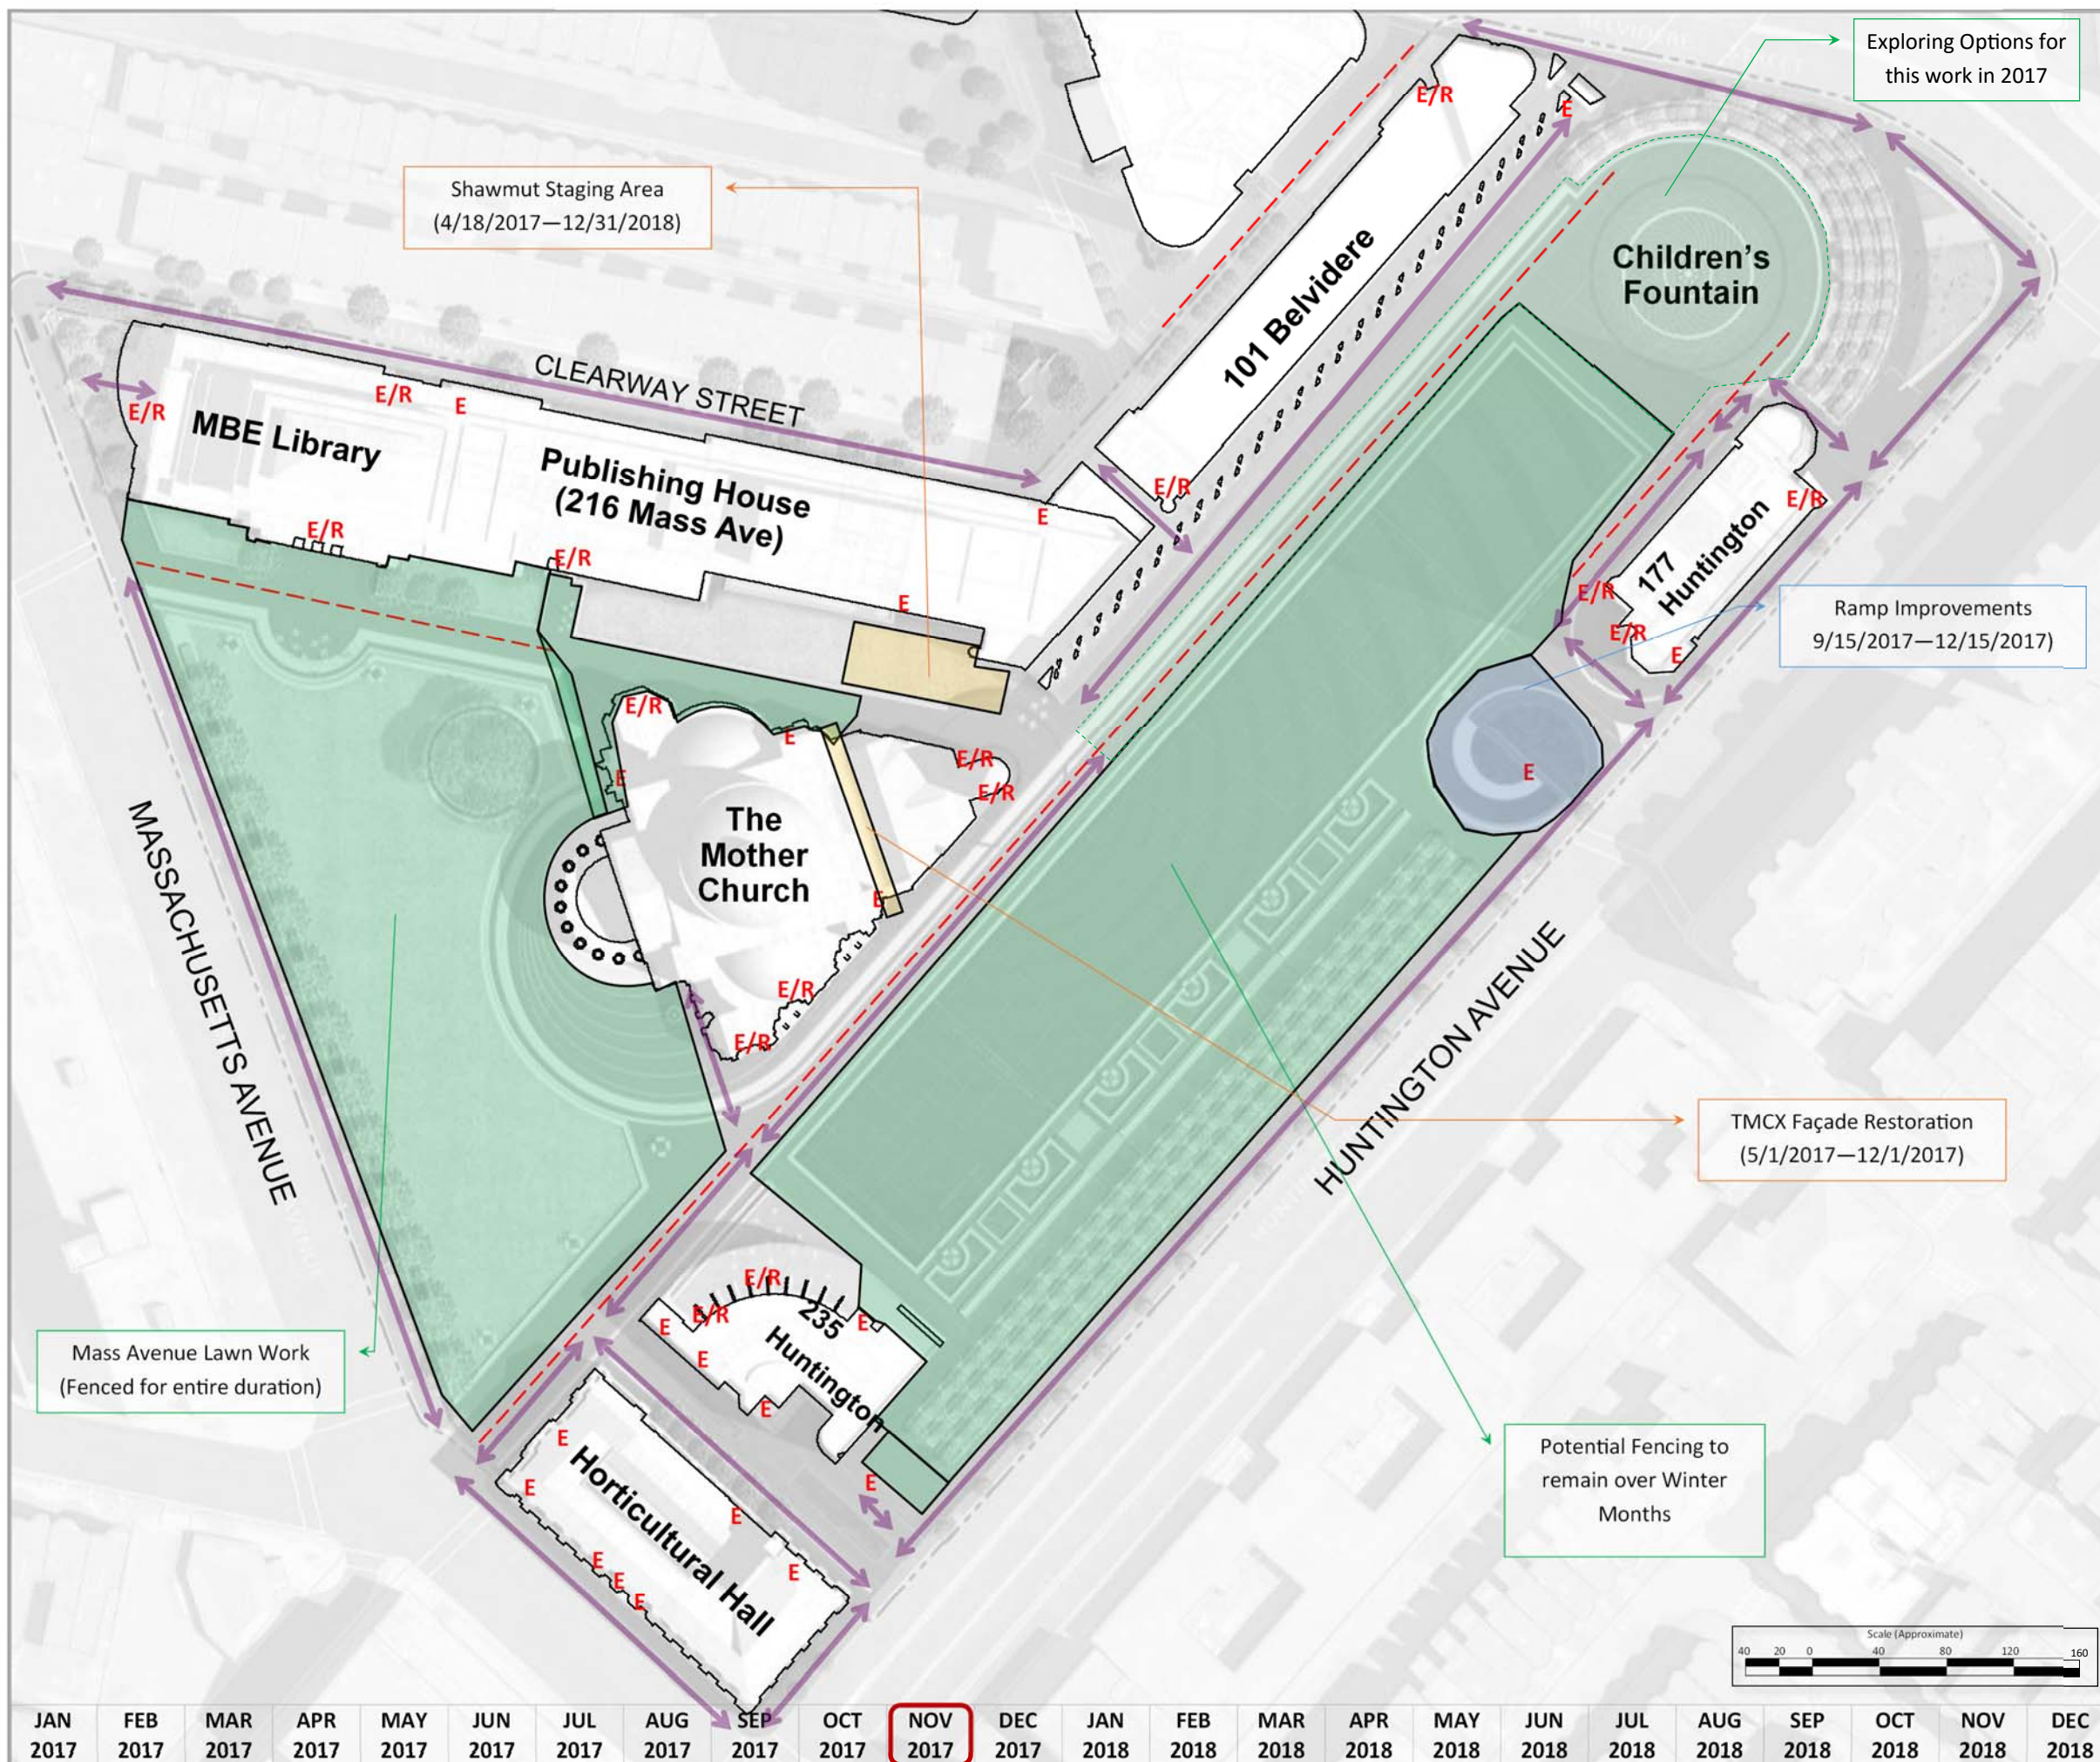

Updated 7/28/2017

December 2017

Legend

- TFCCS Plaza Areas (CONSIGLI)
- TFCCS Capital Projects (PIDC)
- TMCO / TMCX Restoration (SHAWMUT)
- Areas of work not "permanently fenced in"
- E E/R Egress Only / Egress & Regular Travel
- Fire Lanes
- ↔ Available Pedestrian Access Routes

Ramp Improvements
9/15/2017–12/15/2017

Shawmut Staging Area
(4/18/2017–12/31/2018)

Mass Avenue Lawn Protection
(low fencing for winter / until
lawn is established)

Potential Fencing to
remain over Winter
Months