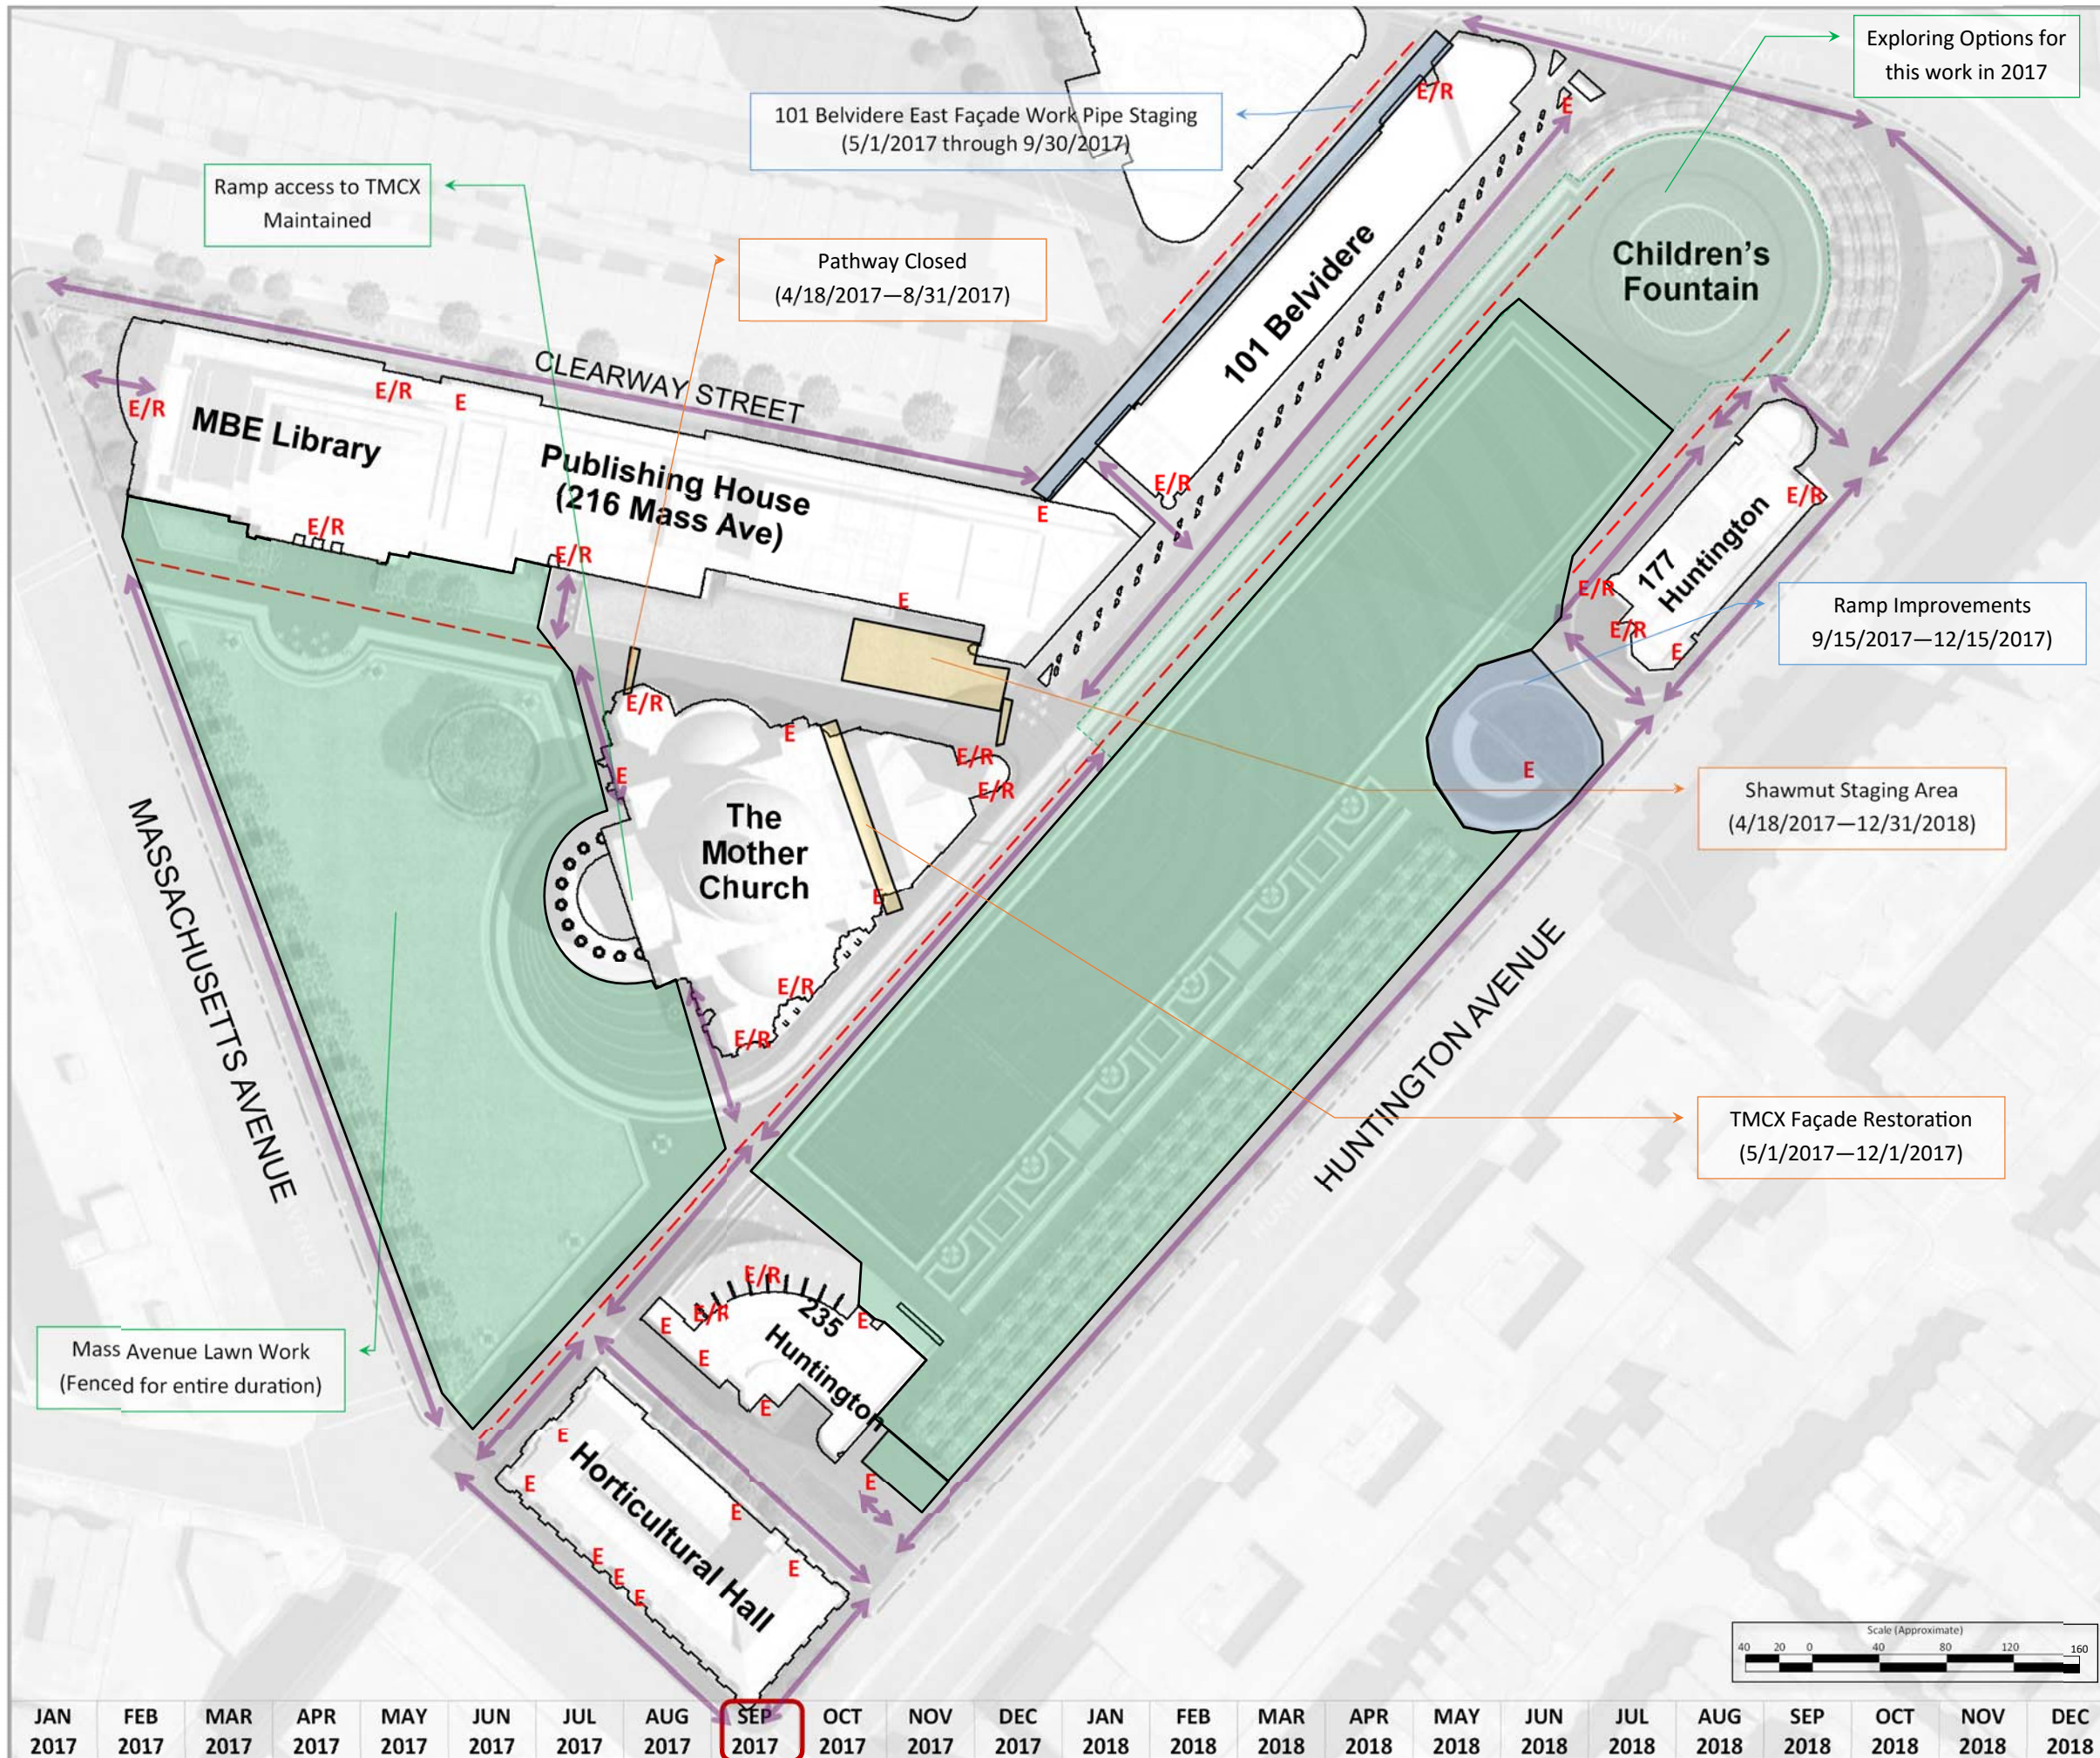

Site Logistics Plan

Updated 7/28/2017

August 2017

Legend

- TFCCS Plaza Areas (CONSIGLI)
- TFCCS Capital Projects (PIDC)
- TMCO / TMCX Restoration (SHAWMUT)
- Areas of work not "permanently fenced in"
- E** **E/R** Egress Only / Egress & Regular Travel
- Fire Lanes
- Available Pedestrian Access Routes

LOGISTICAL HARMONY

TFCCS Plaza Revitalization Project
TFCCS Capital Projects
TMCO / TMCX Renovation Project

Site Logistics Plan

Updated 7/28/2017

JAN 2017	FEB 2017	MAR 2017	APR 2017	MAY 2017	JUN 2017	JUL 2017	AUG 2017	SEP 2017	OCT 2017	NOV 2017	DEC 2017	JAN 2018	FEB 2018	MAR 2018	APR 2018	MAY 2018	JUN 2018	JUL 2018	AUG 2018	SEP 2018	OCT 2018	NOV 2018	DEC 2018
----------	----------	----------	----------	----------	----------	----------	----------	----------	----------	----------	----------	----------	----------	----------	----------	----------	----------	----------	----------	----------	----------	----------	----------

Legend

- TFCCS Plaza Areas (CONSIGLI)
- TFCCS Capital Projects (PIDC)
- TMCO / TMCX Restoration (SHAWMUT)
- Areas of work not "permanently fenced in"
- E** **E/R** Egress Only / Egress & Regular Travel
- Fire Lanes
- Available Pedestrian Access Routes