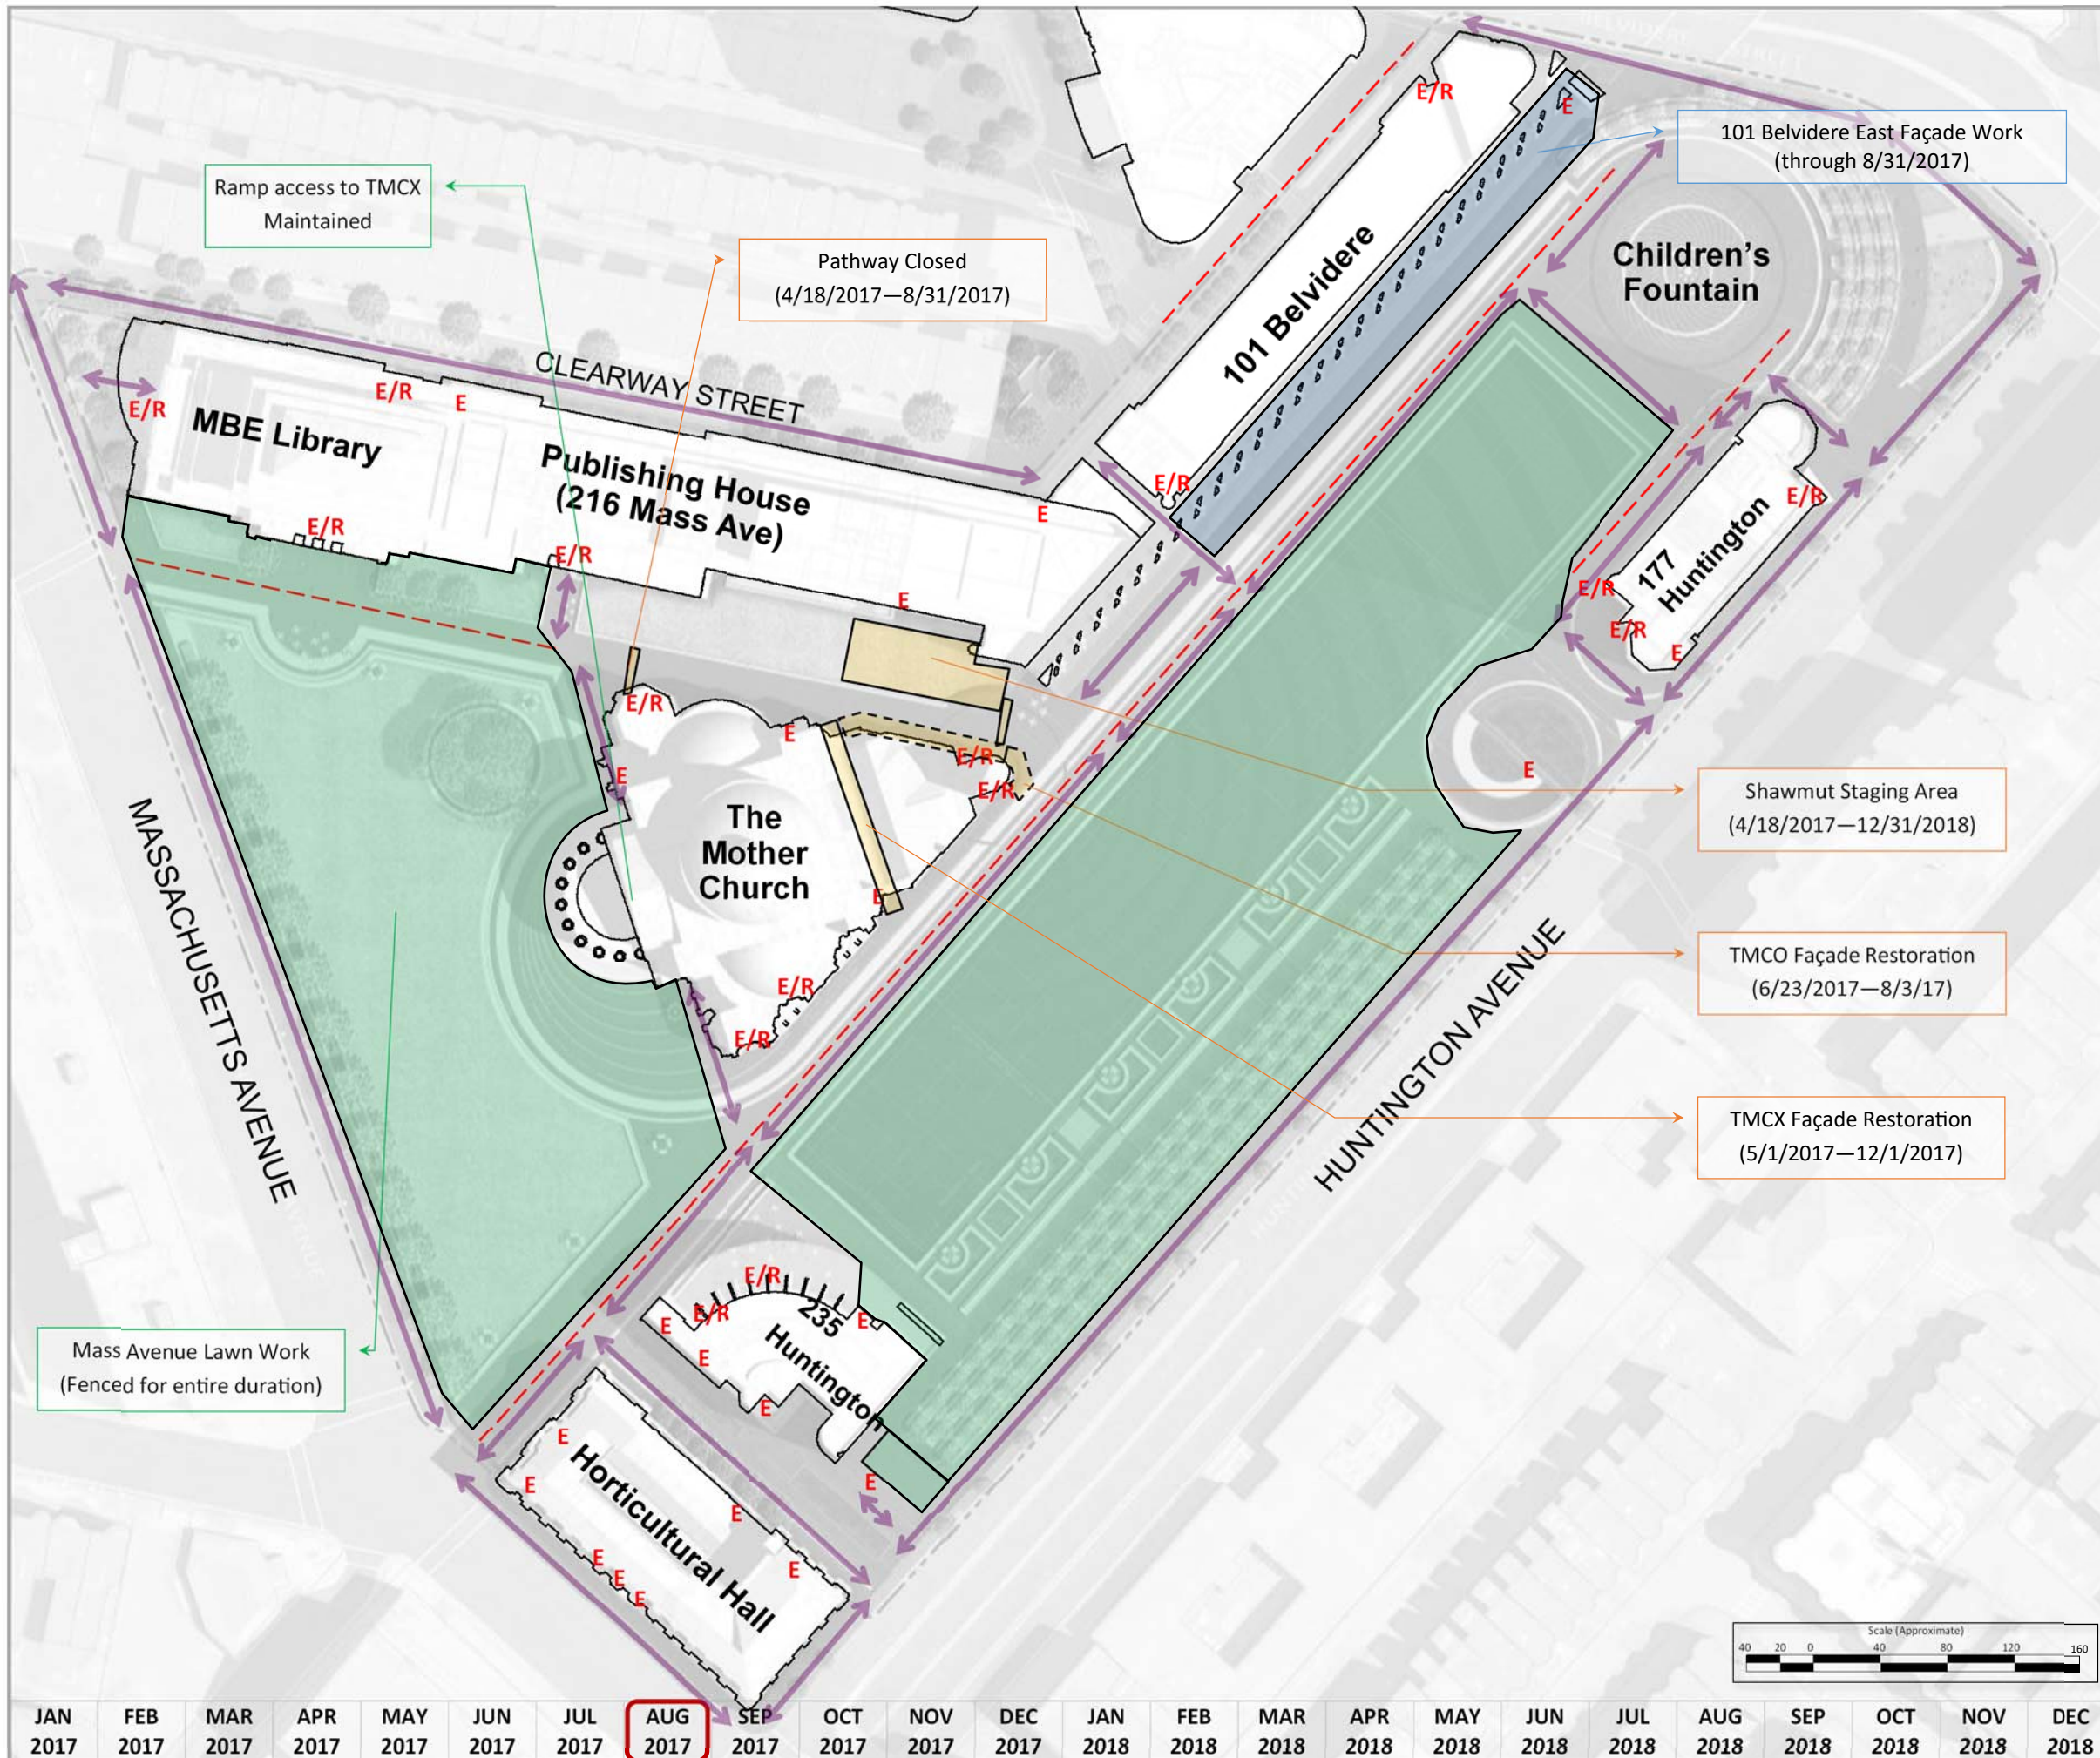

July 2017

Legend

- TFCCS Plaza Areas (CONSIGLI)
- TFCCS Capital Projects (PIDC)
- TMCO / TMCX Restoration (SHAWMUT)
- Areas of work not "permanently fenced in"
- Egress Only / Egress & Regular Travel
- Fire Lanes
- Available Pedestrian Access Routes

TFCCS Event Calendar

Date(s)	Area(s)	Event
07/01/17	PH	Northeastern occupies part of the PH... (Needs access to main door)

Prepared by
Consigli Construction Co., Inc.

LOGISTICAL HARMONY
TFCCS Plaza Revitalization Project
TFCCS Capital Projects
TMCO / TMCX Renovation Project

Site Logistics Plan

Updated 7/28/2017

August 2017

Legend

- TFCCS Plaza Areas (CONSIGLI)
- TFCCS Capital Projects (PIDC)
- TMCO / TMCX Restoration (SHAWMUT)
- Areas of work not "permanently fenced in"
- E** **E/R** Egress Only / Egress & Regular Travel
- Fire Lanes
- Available Pedestrian Access Routes

Legend

- TFCCS Plaza Areas (CONSIGLI)
- TFCCS Capital Projects (PIDC)
- TMCO / TMCX Restoration (SHAWMUT)
- Areas of work not "permanently fenced in"
- E** **E/R** Egress Only / Egress & Regular Travel
- Fire Lanes
- Available Pedestrian Access Routes