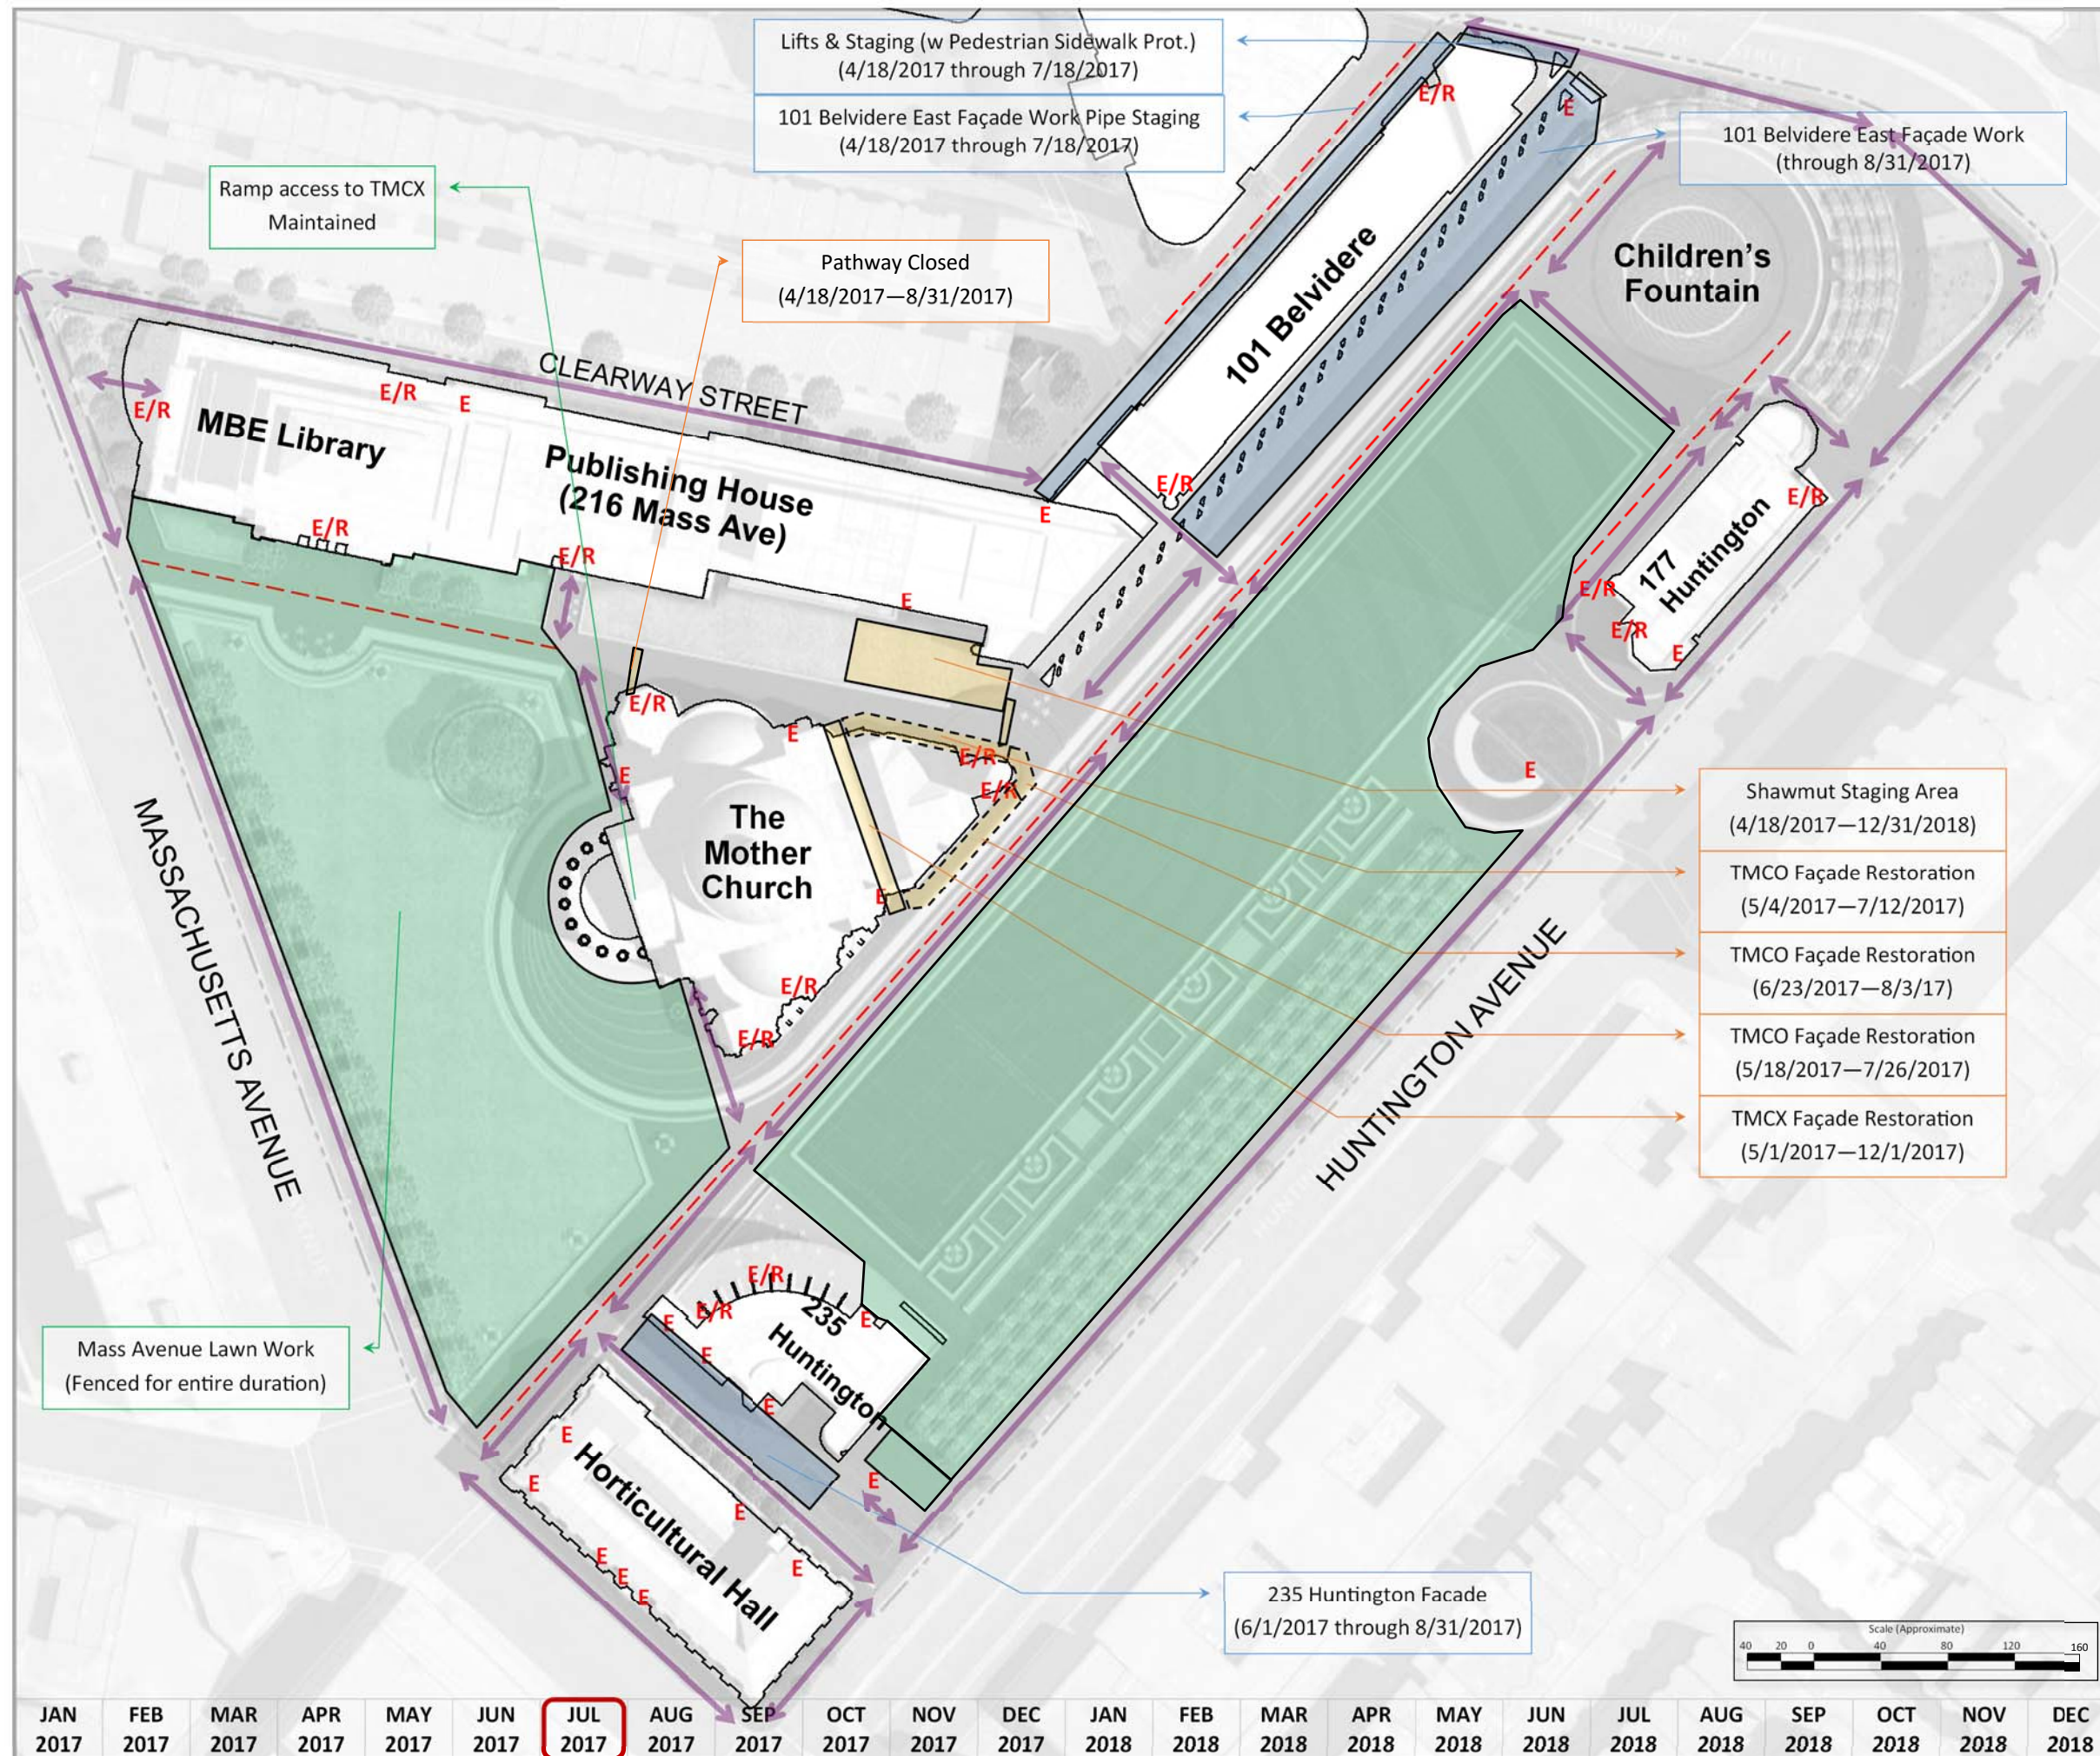

July 2017

Legend

- TFCCS Plaza Areas (CONSIGLI)
- TFCCS Capital Projects (PIDC)
- TMCO / TMCX Restoration (SHAWMUT)
- Areas of work not "permanently fenced in"
- Egress Only / Egress & Regular Travel
- Fire Lanes
- Available Pedestrian Access Routes

TFCCS Event Calendar

Date(s)	Area(s)	Event
07/01/17	PH	Northeastern occupies part of the PH... (Needs access to main door)

Prepared by
Consigli Construction Co., Inc.

LOGISTICAL HARMONY
TFCCS Plaza Revitalization Project
TFCCS Capital Projects
TMCO / TMCX Renovation Project

Site Logistics Plan

Updated 7/28/2017

August 2017

Legend

- TFCCS Plaza Areas (CONSIGLI)
- TFCCS Capital Projects (PIDC)
- TMCO / TMCX Restoration (SHAWMUT)
- Areas of work not "permanently fenced in"
- E** **E/R** Egress Only / Egress & Regular Travel
- Fire Lanes
- Available Pedestrian Access Routes

Legend

- TFCCS Plaza Areas (CONSIGLI)
- TFCCS Capital Projects (PIDC)
- TMCO / TMCX Restoration (SHAWMUT)
- Areas of work not "permanently fenced in"
- E** **E/R** Egress Only / Egress & Regular Travel
- Fire Lanes
- Available Pedestrian Access Routes