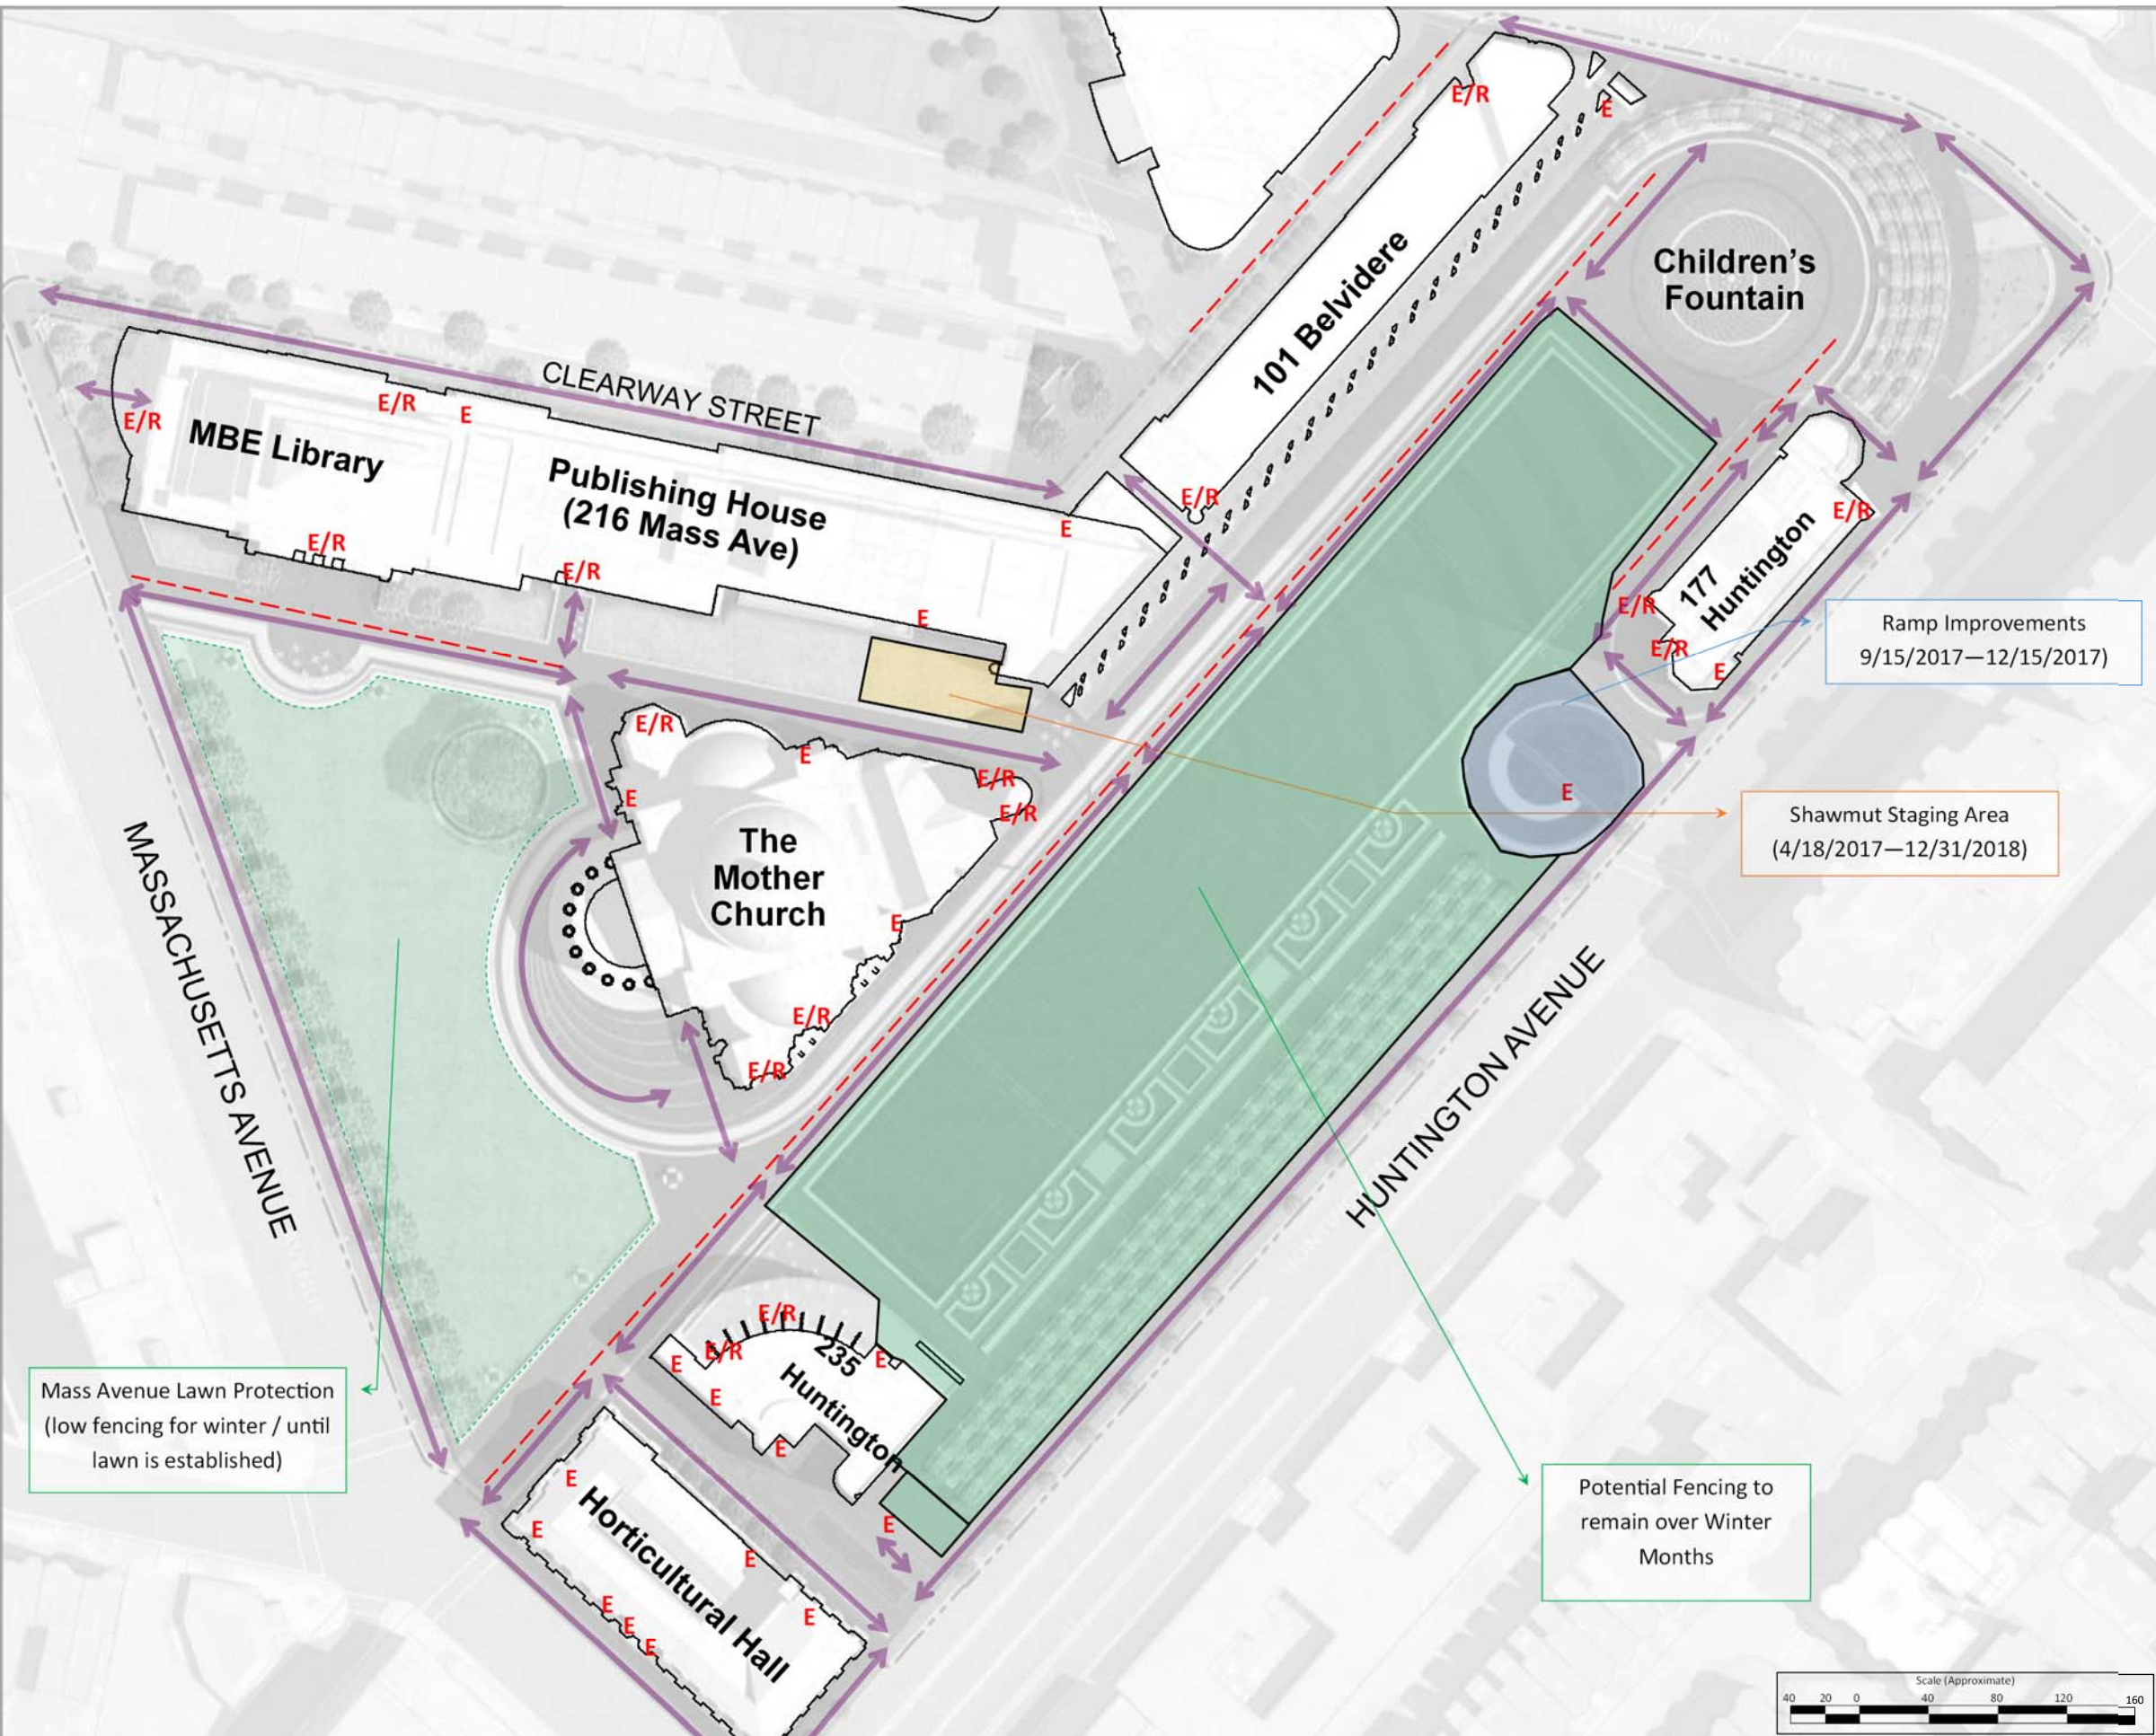

Ramp Improvements
9/15/2017–12/15/2017

Shawmut Staging Area
(4/18/2017–12/31/2018)

Mass Avenue Lawn Protection
(low fencing for winter / until
lawn is established)

Potential Fencing to
remain over Winter
Months