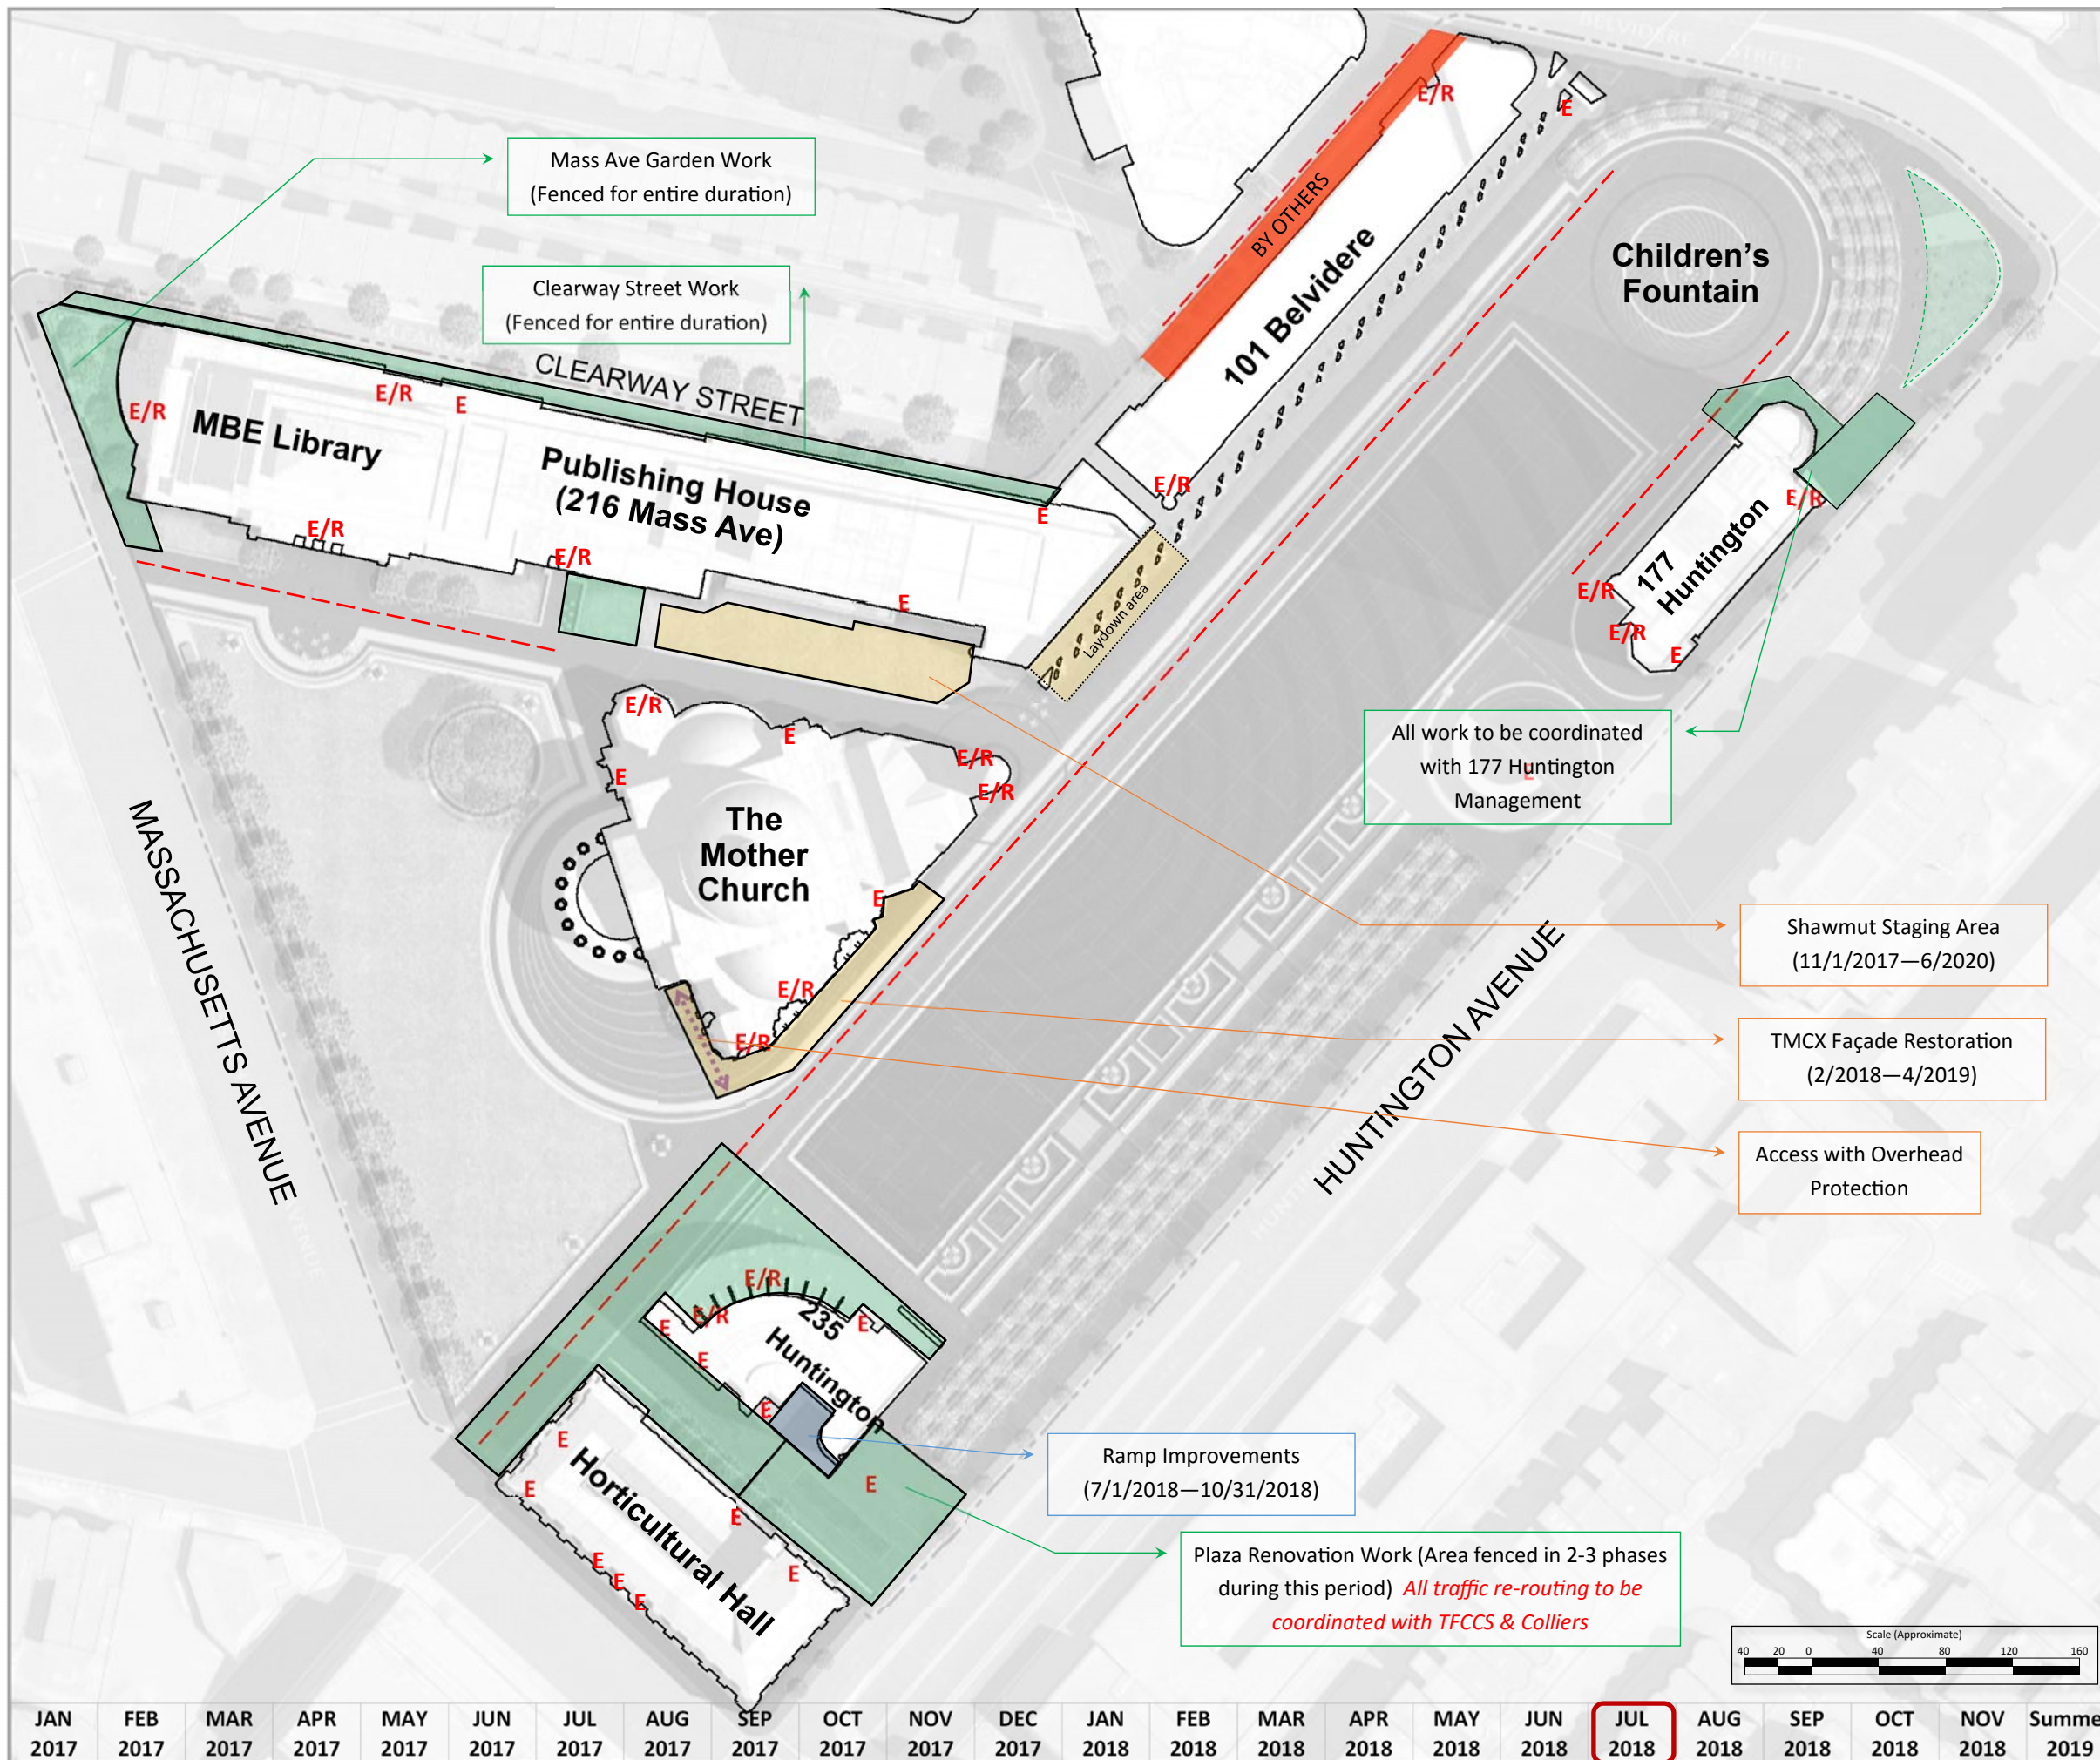

Updated 1/22/2018

August 2018

Legend

- TFCCS Plaza Areas (CONSIGLI)
- TFCCS Capital Projects (PIDC)
- TMCO / TMCX Restoration (SHAWMUT)
- Areas of work not "permanently fenced in"
- E E/R Egress Only / Egress & Regular Travel
- Fire Lanes
- ↔ Available Pedestrian Access Routes