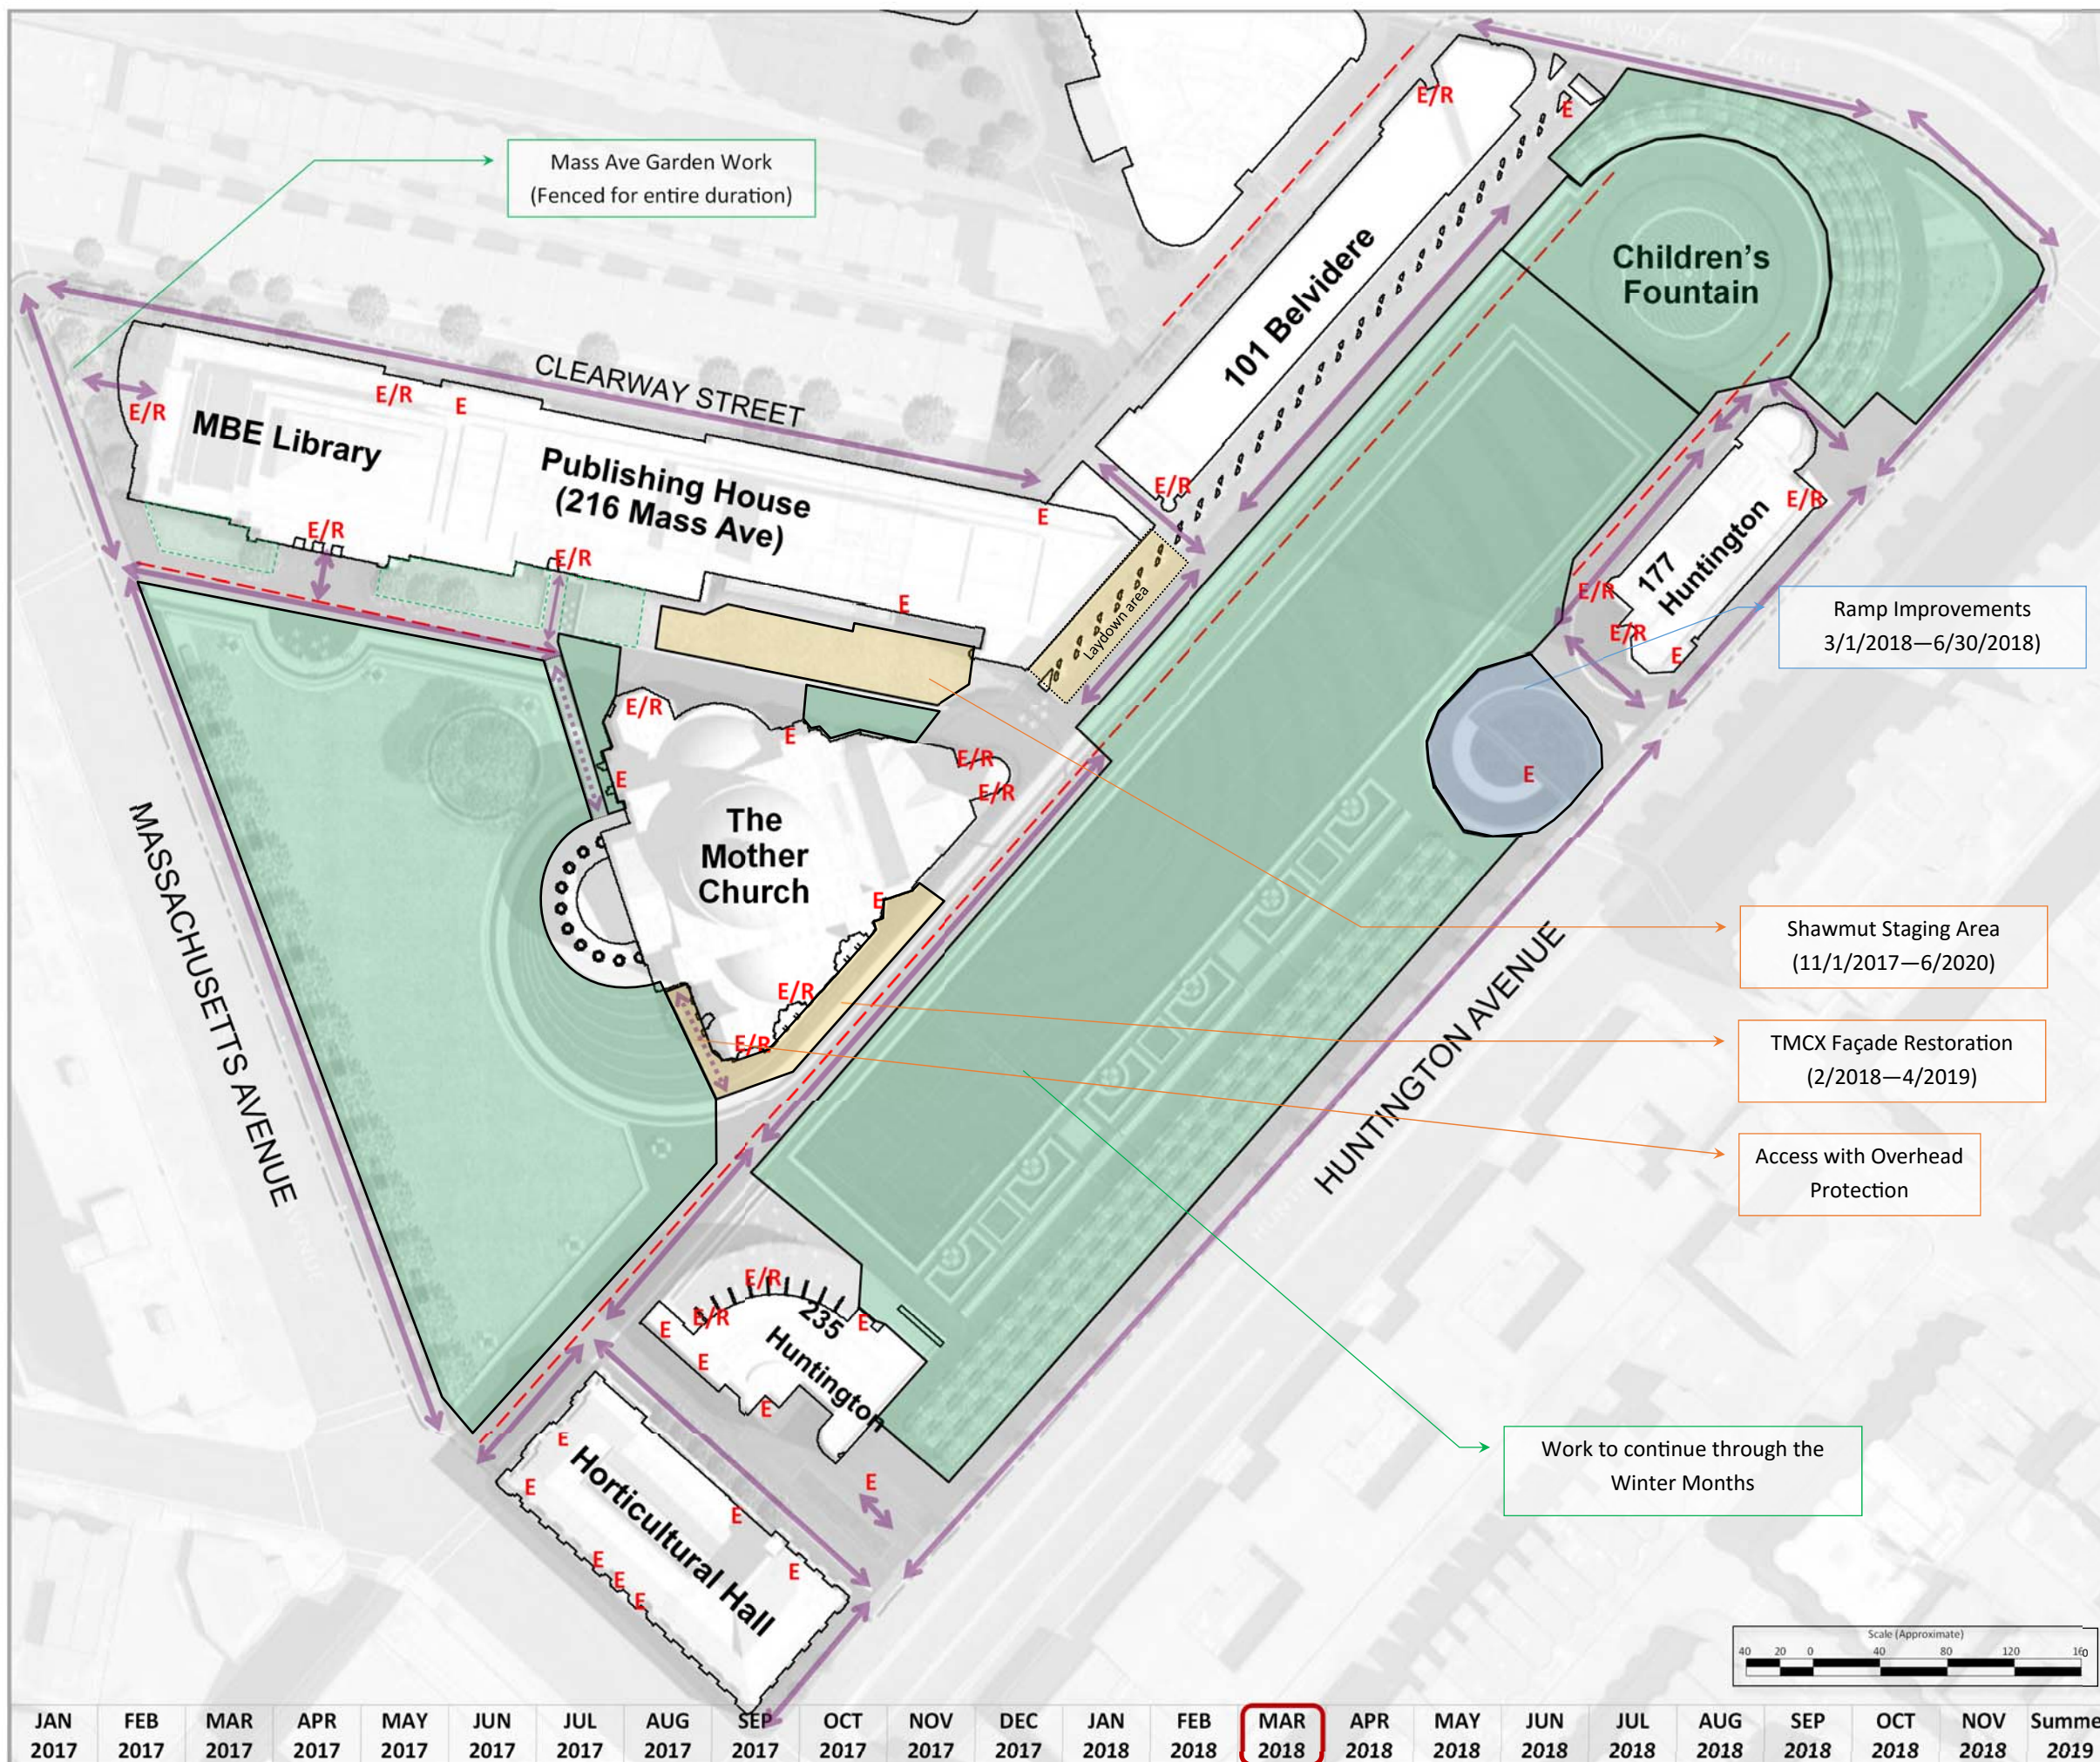

March 2018

Legend

- TFCCS Plaza Areas (CONSIGLI)
- TFCCS Capital Projects (PIDC)
- TMCO / TMCX Restoration (SHAWMUT)
- Areas of work not "permanently fenced in"
- **E**   **E/R**   Egress Only / Egress & Regular Travel
- Fire Lanes
- Available Pedestrian Access Routes

TFCCS Event Calendar

Date(s)	Area(s)	Event

Prepared by
Consigli Construction Co., Inc.

LOGISTICAL HARMONY

TFCCS Plaza Revitalization Project
TFCCS Capital Projects
TMCO / TMCX Renovation Project

Site Logistics Plan

Updated 1/22/2018

JAN 2017	FEB 2017	MAR 2017	APR 2017	MAY 2017	JUN 2017	JUL 2017	AUG 2017	SEP 2017	OCT 2017	NOV 2017	DEC 2017	JAN 2018	FEB 2018	MAR 2018	APR 2018	MAY 2018	JUN 2018	JUL 2018	AUG 2018	SEP 2018	OCT 2018	NOV 2018	Summer 2019