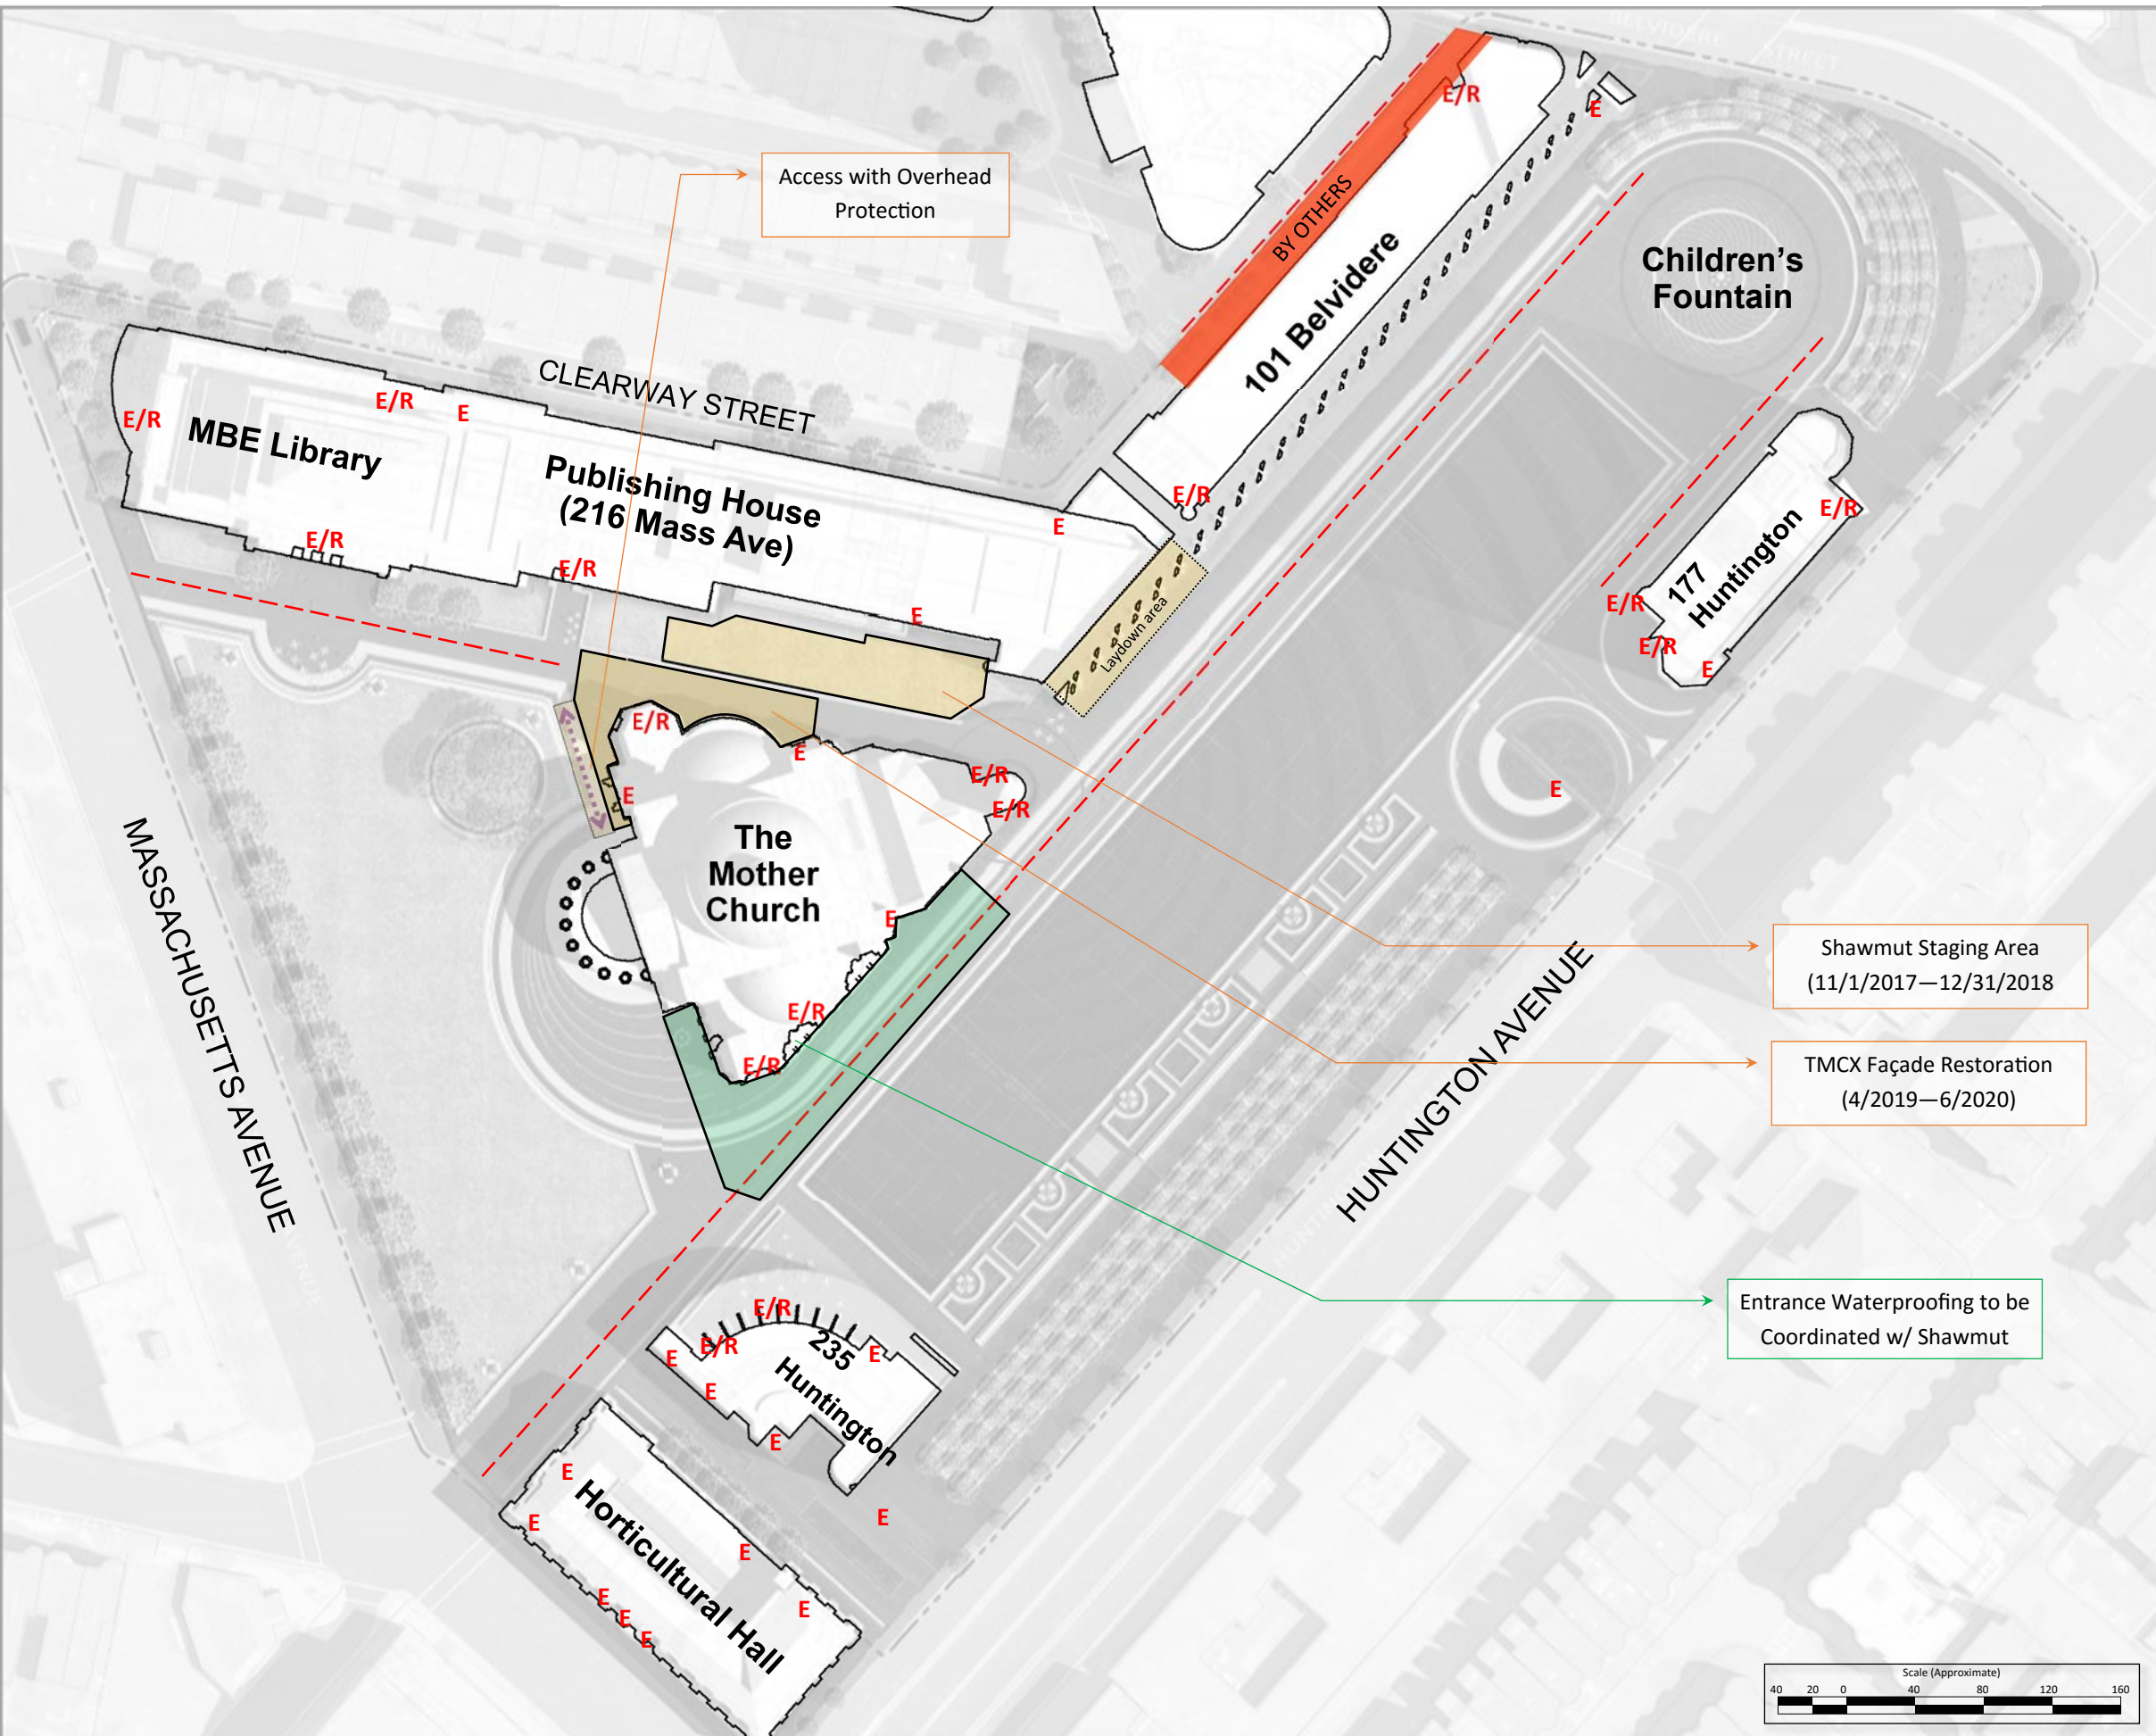

Summer 2019

Legend

- TFCCS Plaza Areas (CONSIGLI)
- TFCCS Capital Projects (PIDC)
- TMCO / TMCX Restoration (SHAWMUT)
- Areas of work not "permanently fenced in"
- E E/R Egress Only / Egress & Regular Travel
- --- Fire Lanes
- ↔ Available Pedestrian Access Routes

TFCCS Event Calendar

Date(s)	Area(s)	Event

Prepared by
Consigli Construction Co., Inc.

LOGISTICAL HARMONY

TFCCS Plaza Revitalization Project
TFCCS Capital Projects
TMCO / TMCX Renovation Project

Site Logistics Plan

Updated 1/22/2018

JAN 2017	FEB 2017	MAR 2017	APR 2017	MAY 2017	JUN 2017	JUL 2017	AUG 2017	SEP 2017	OCT 2017	NOV 2017	DEC 2017	JAN 2018	FEB 2018	MAR 2018	APR 2018	MAY 2018	JUN 2018	JUL 2018	AUG 2018	SEP 2018	OCT 2018	NOV 2018	Summer 2019