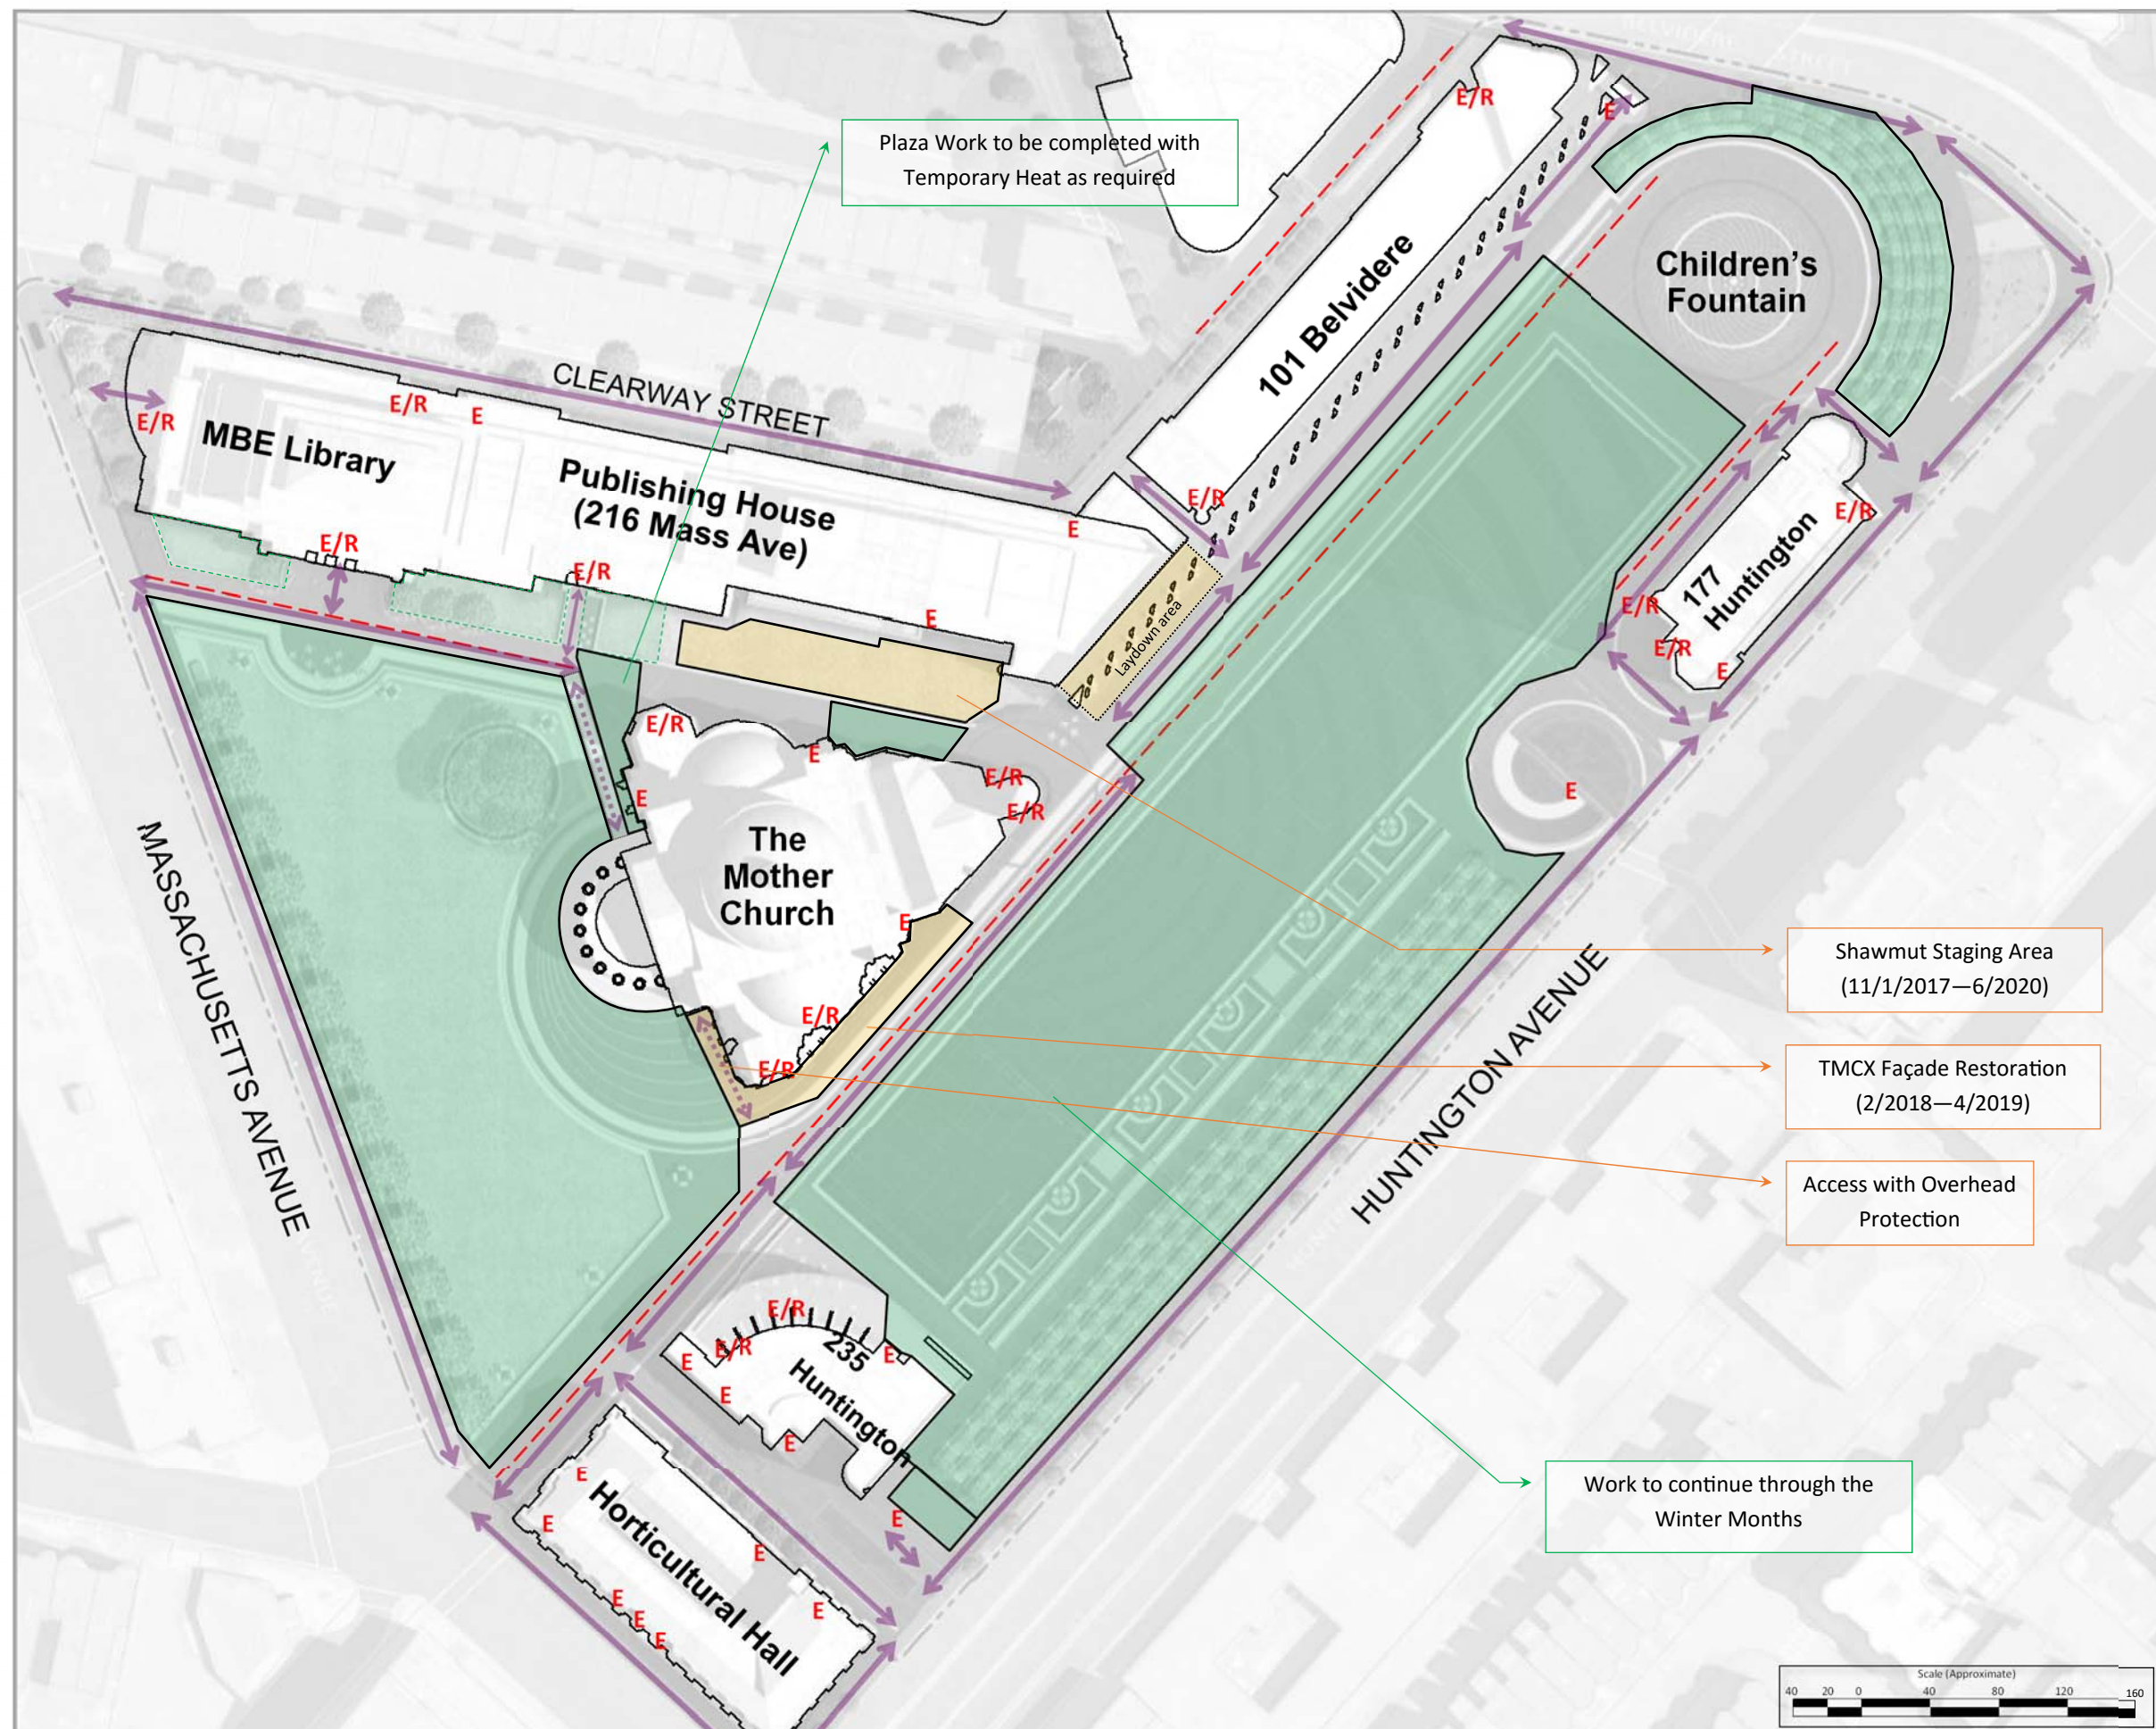

February 2018

Legend

- TFCCS Plaza Areas (CONSIGLI)
- TFCCS Capital Projects (PIDC)
- TMCO / TMCX Restoration (SHAWMUT)
- Areas of work not "permanently fenced in"
- **E** **E/R** Egress Only / Egress & Regular Travel
- Fire Lanes
- Available Pedestrian Access Routes

TFCCS Event Calendar

Date(s)	Area(s)	Event

Prepared by
Consigli Construction Co., Inc.

LOGISTICAL HARMONY

TFCCS Plaza Revitalization Project
TFCCS Capital Projects
TMCO / TMCX Renovation Project

Site Logistics Plan

Updated 1/22/2018

JAN 2017	FEB 2017	MAR 2017	APR 2017	MAY 2017	JUN 2017	JUL 2017	AUG 2017	SEP 2017	OCT 2017	NOV 2017	DEC 2017	JAN 2018	FEB 2018	MAR 2018	APR 2018	MAY 2018	JUN 2018	JUL 2018	AUG 2018	SEP 2018	OCT 2018	NOV 2018	Summer 2019