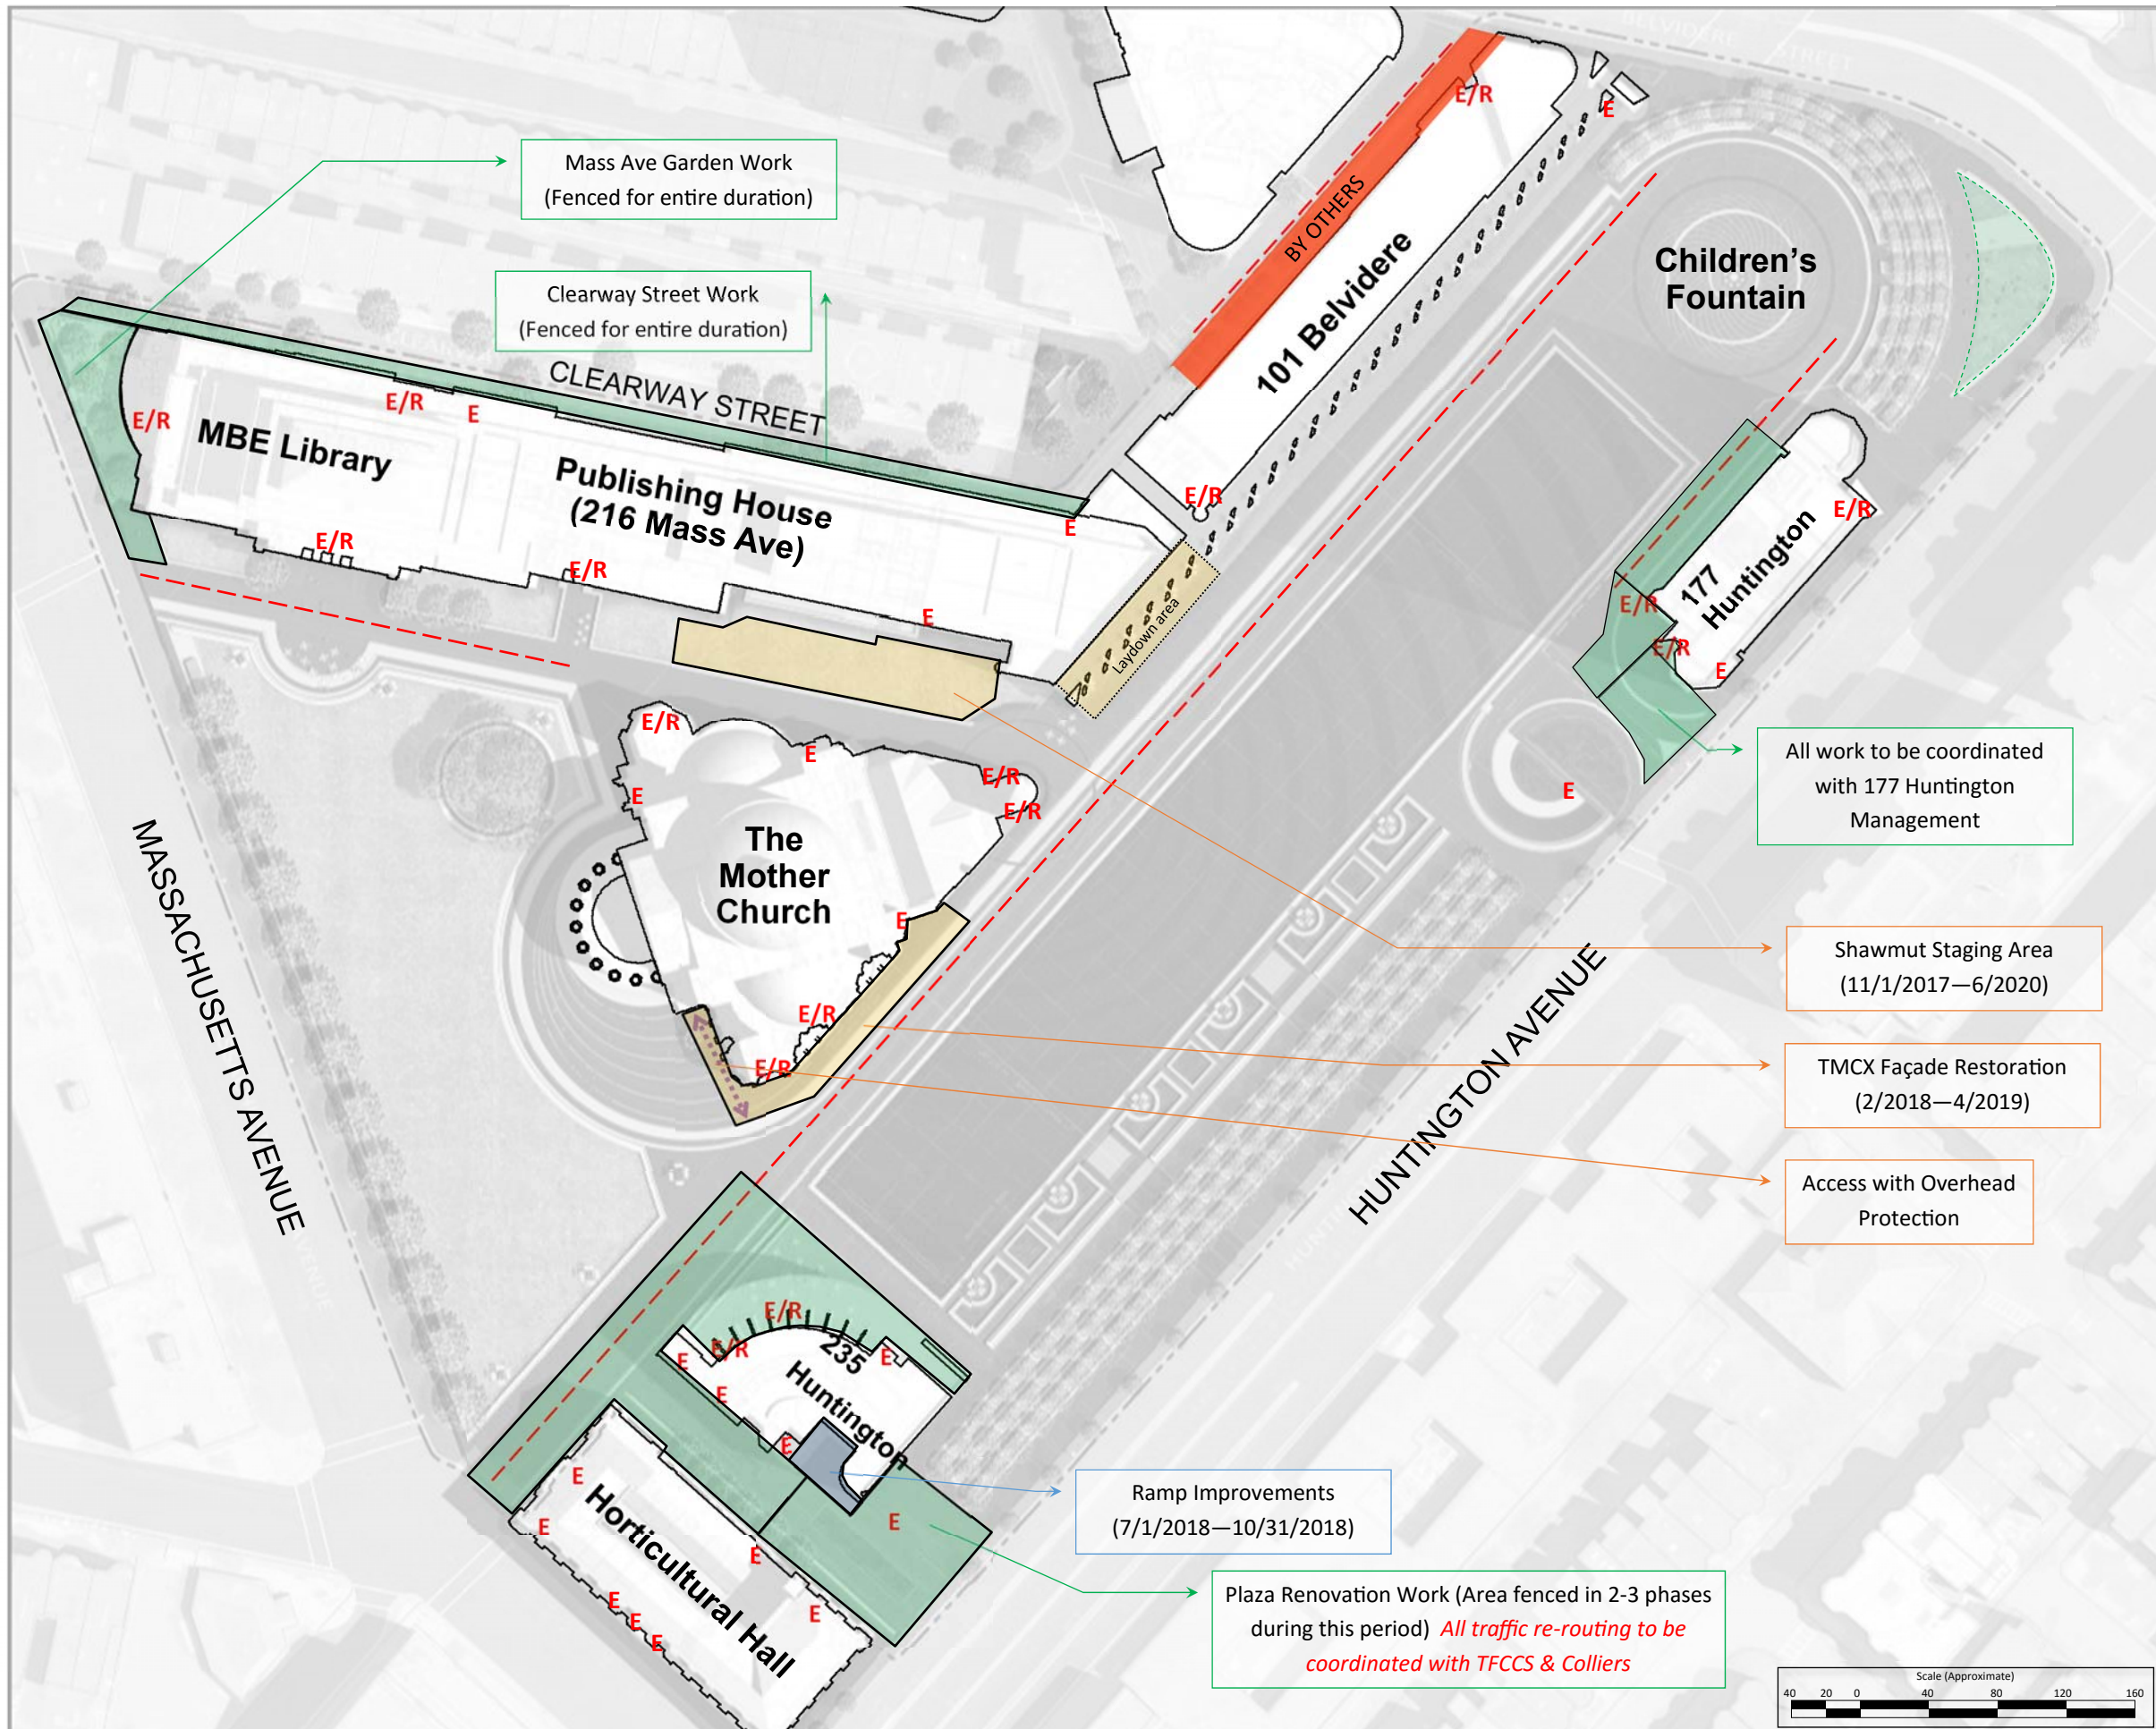

LOGISTICAL HARMONY

TFCCS Plaza Revitalization Project
TFCCS Capital Projects
TMCO / TMCX Renovation Project

Site Logistics Plan

Updated 1/22/2018

Legend

- TFCCS Plaza Areas (CONSIGLI)
- TFCCS Capital Projects (PIDC)
- TMCO / TMCX Restoration (SHAWMUT)
- Areas of work not "permanently fenced in"
- E E/R Egress Only / Egress & Regular Travel
- Fire Lanes
- Available Pedestrian Access Routes