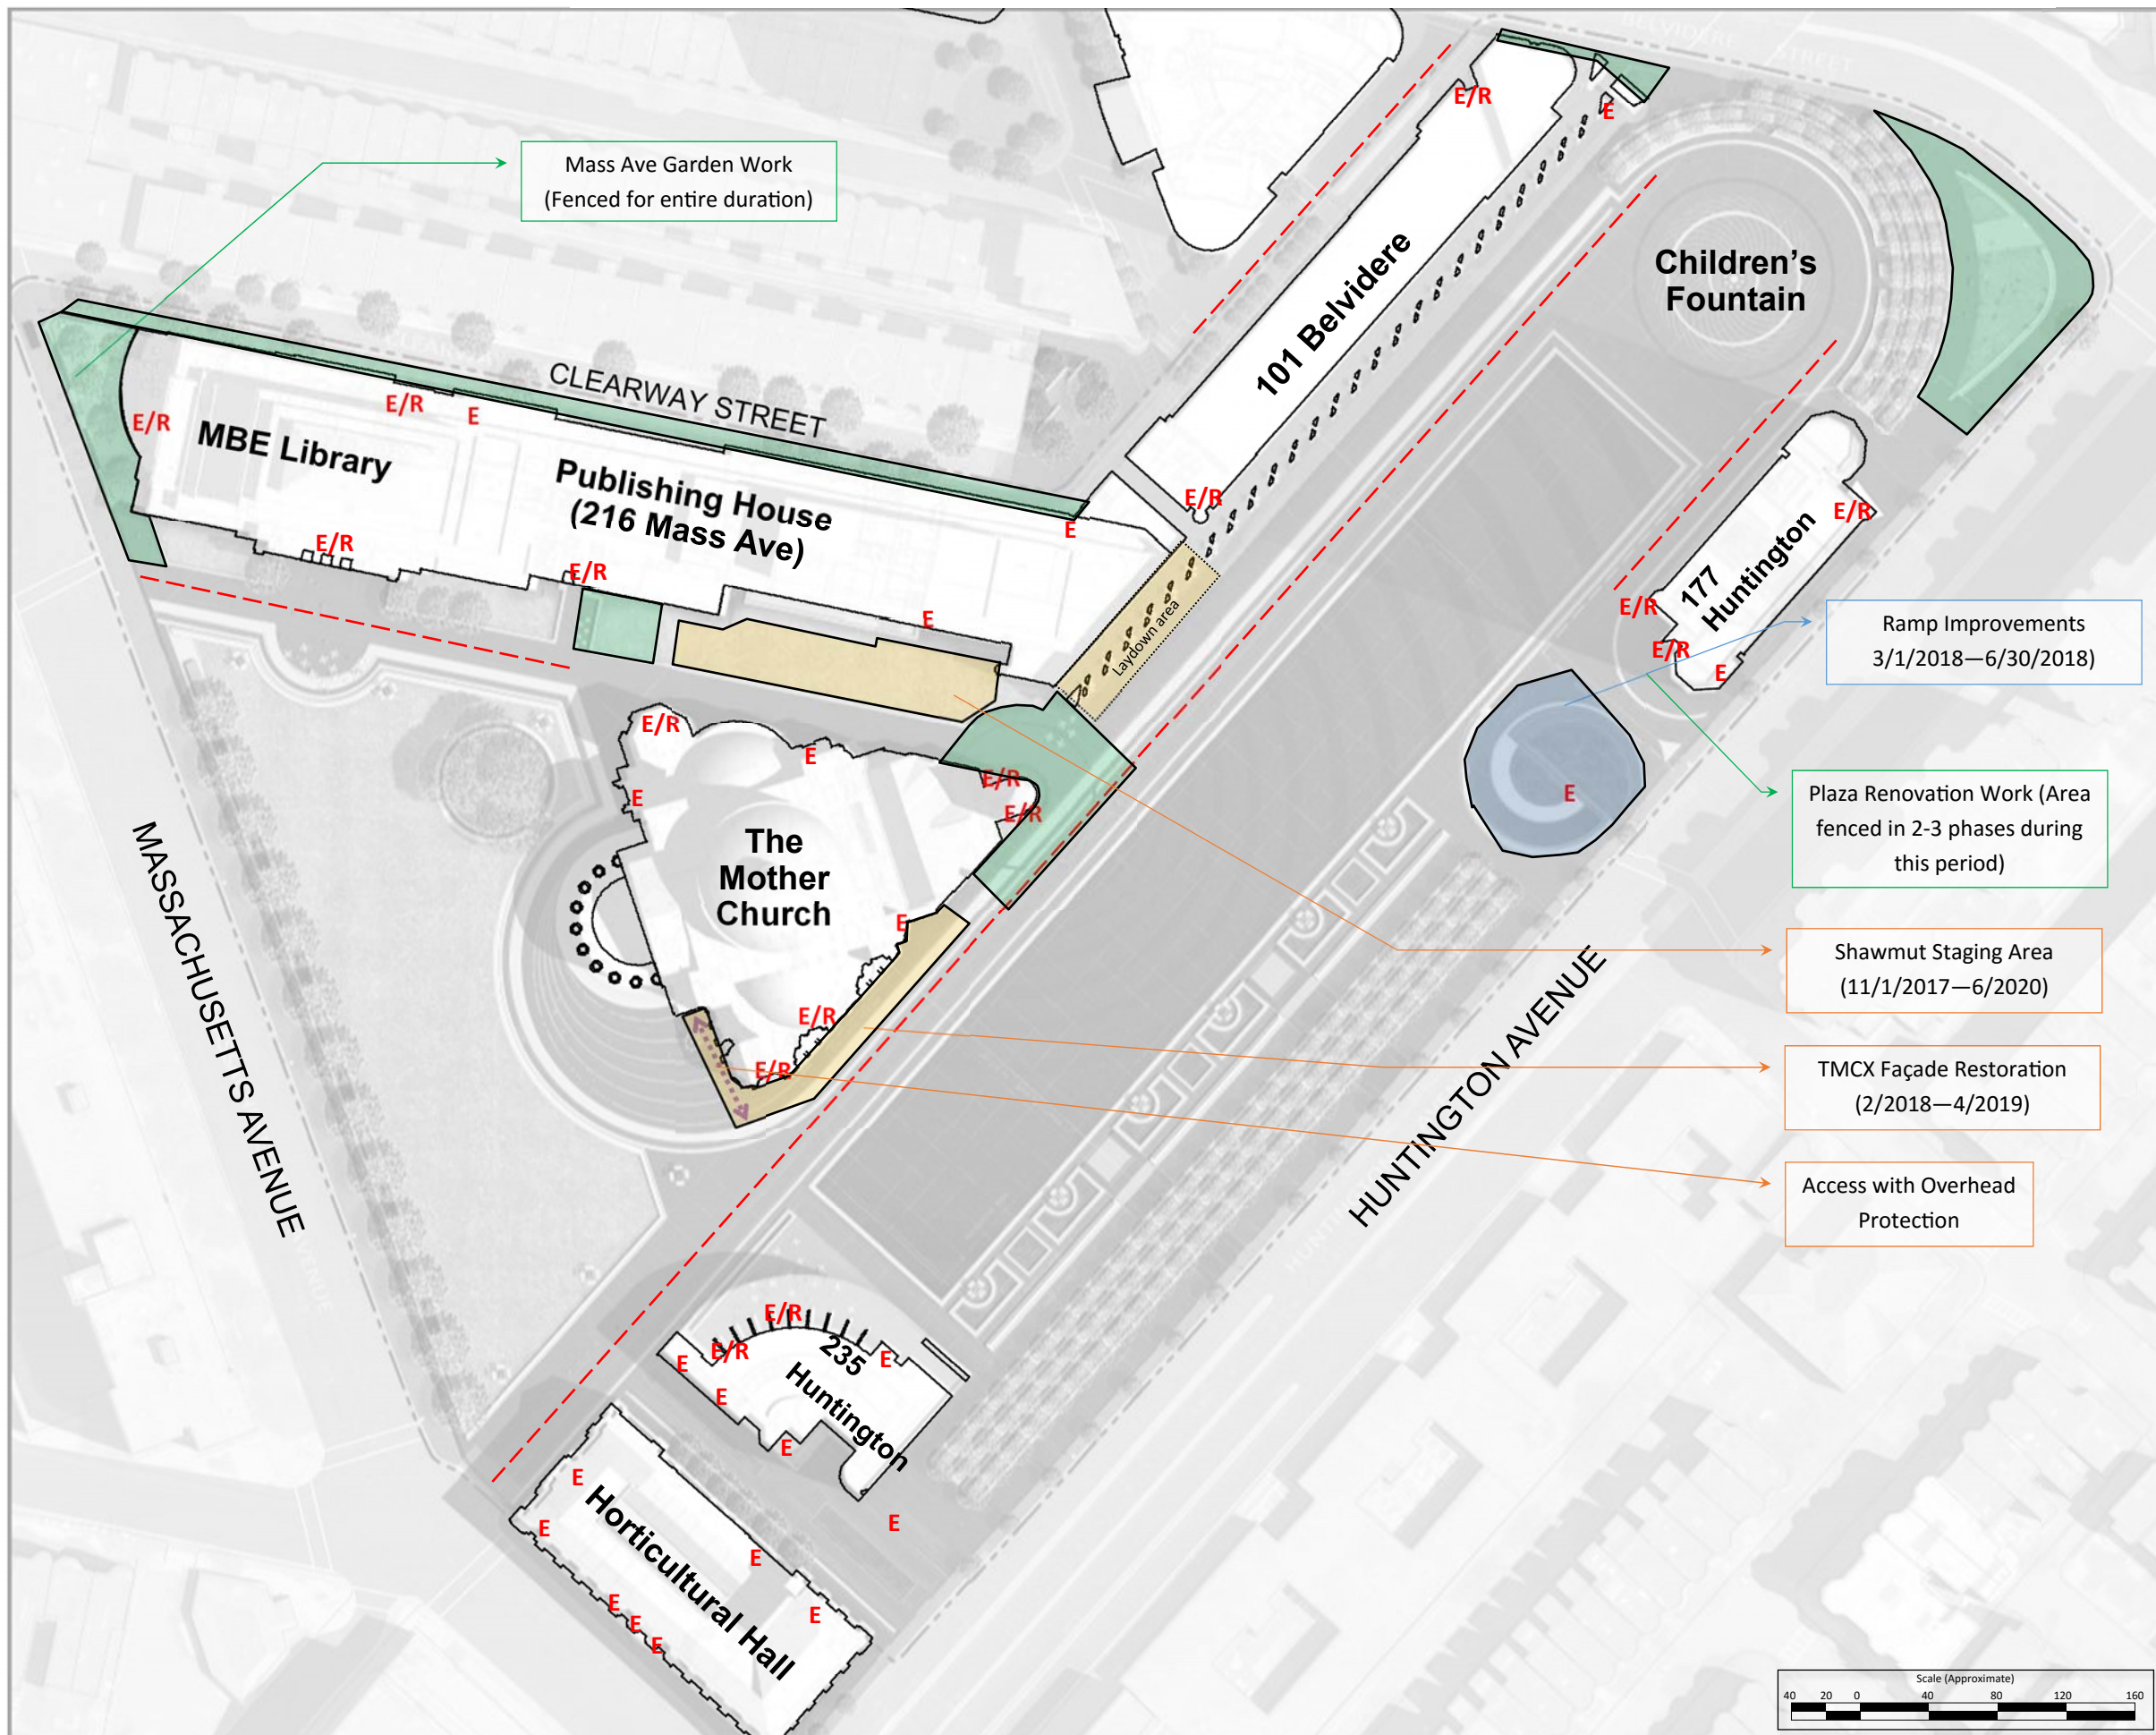

June 2018

Legend

- TFCCS Plaza Areas (CONSIGLI)
- TFCCS Capital Projects (PIDC)
- TMCO / TMCX Restoration (SHAWMUT)
- Areas of work not "permanently fenced in"
- **E**   **E/R**   Egress Only / Egress & Regular Travel
- Fire Lanes
- Available Pedestrian Access Routes

TFCCS Event Calendar

Date(s)	Area(s)	Event
06/02/18 - 06/04/18	Site wide	Annual meeting 2018 events

Prepared by
Consigli Construction Co., Inc.

LOGISTICAL HARMONY
TFCCS Plaza Revitalization Project
TFCCS Capital Projects
TMCO / TMCX Renovation Project

Site Logistics Plan

Updated 1/22/2018

JAN 2017	FEB 2017	MAR 2017	APR 2017	MAY 2017	JUN 2017	JUL 2017	AUG 2017	SEP 2017	OCT 2017	NOV 2017	DEC 2017	JAN 2018	FEB 2018	MAR 2018	APR 2018	MAY 2018	JUN 2018	JUL 2018	AUG 2018	SEP 2018	OCT 2018	NOV 2018	Summer 2019