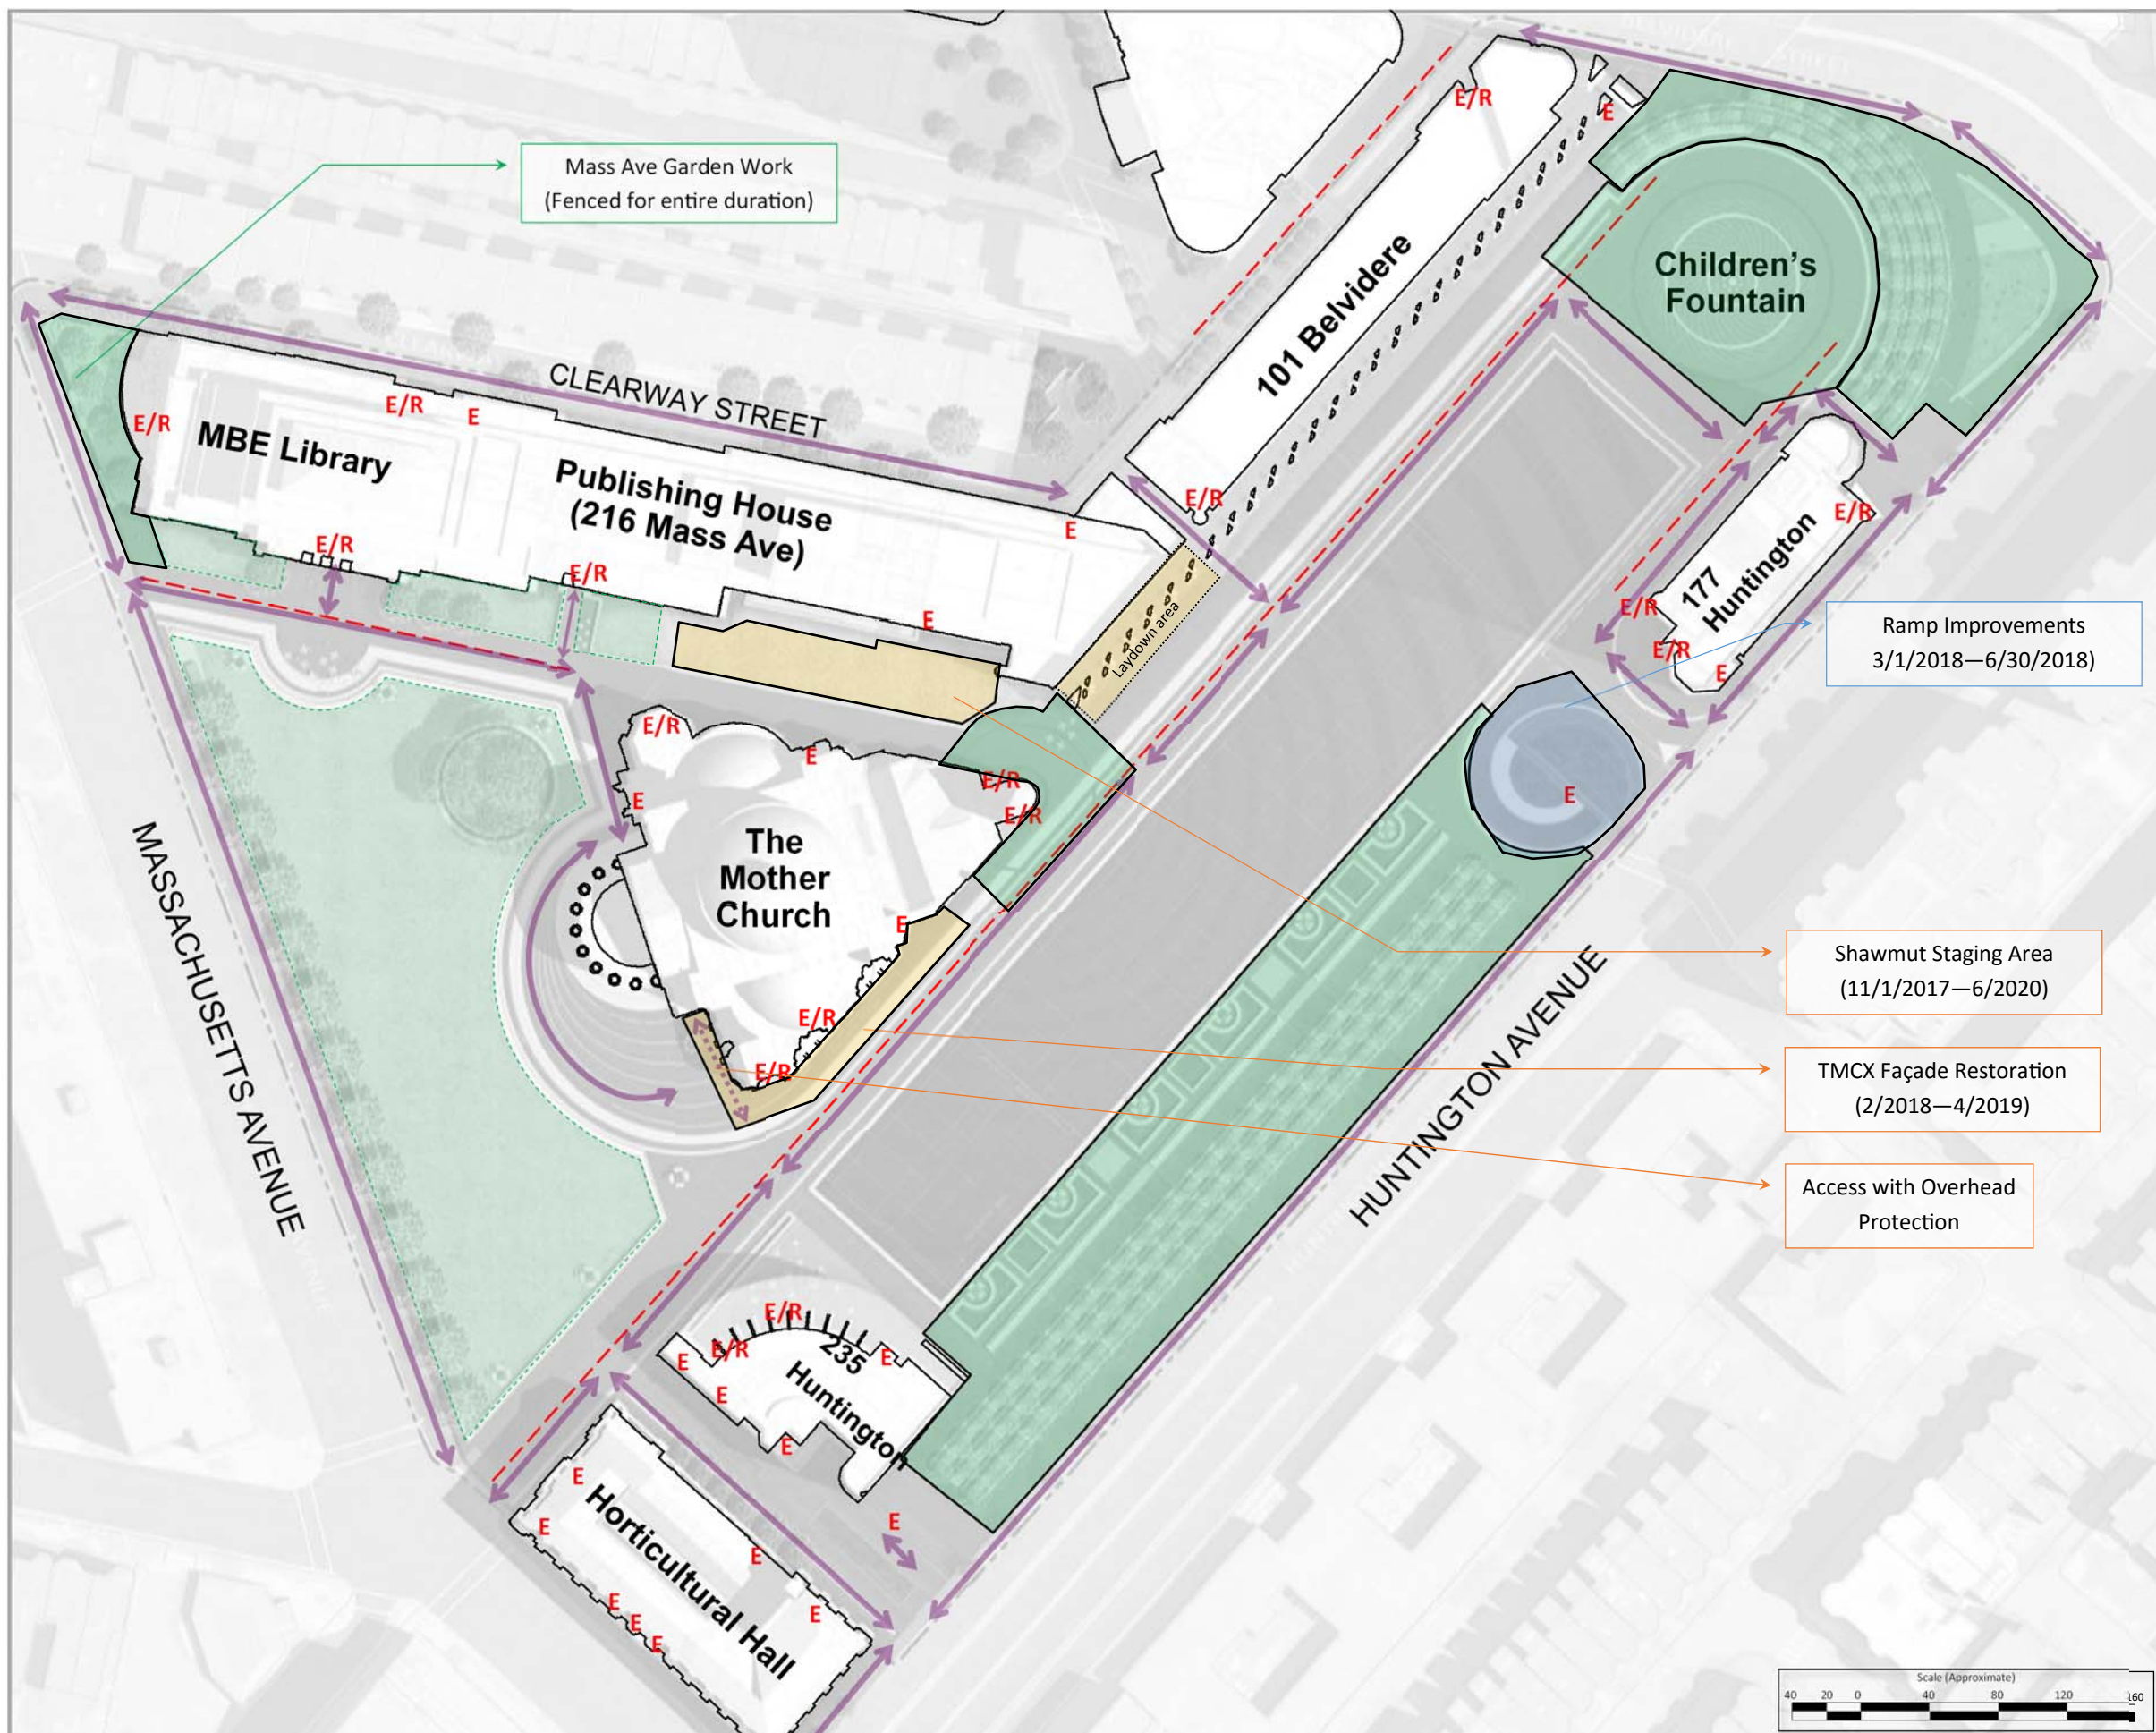

April 2018

Legend

- TFCCS Plaza Areas (CONSIGLI)
- TFCCS Capital Projects (PIDC)
- TMCO / TMCX Restoration (SHAWMUT)
- Areas of work not "permanently fenced in"
- **E**   **E/R**   Egress Only / Egress & Regular Travel
- Fire Lanes
- Available Pedestrian Access Routes

TFCCS Event Calendar

Date(s)	Area(s)	Event

Prepared by
Consigli Construction Co., Inc.

LOGISTICAL HARMONY
TFCCS Plaza Revitalization Project
TFCCS Capital Projects
TMCO / TMCX Renovation Project

Site Logistics Plan
Updated 1/22/2018

JAN 2017	FEB 2017	MAR 2017	APR 2017	MAY 2017	JUN 2017	JUL 2017	AUG 2017	SEP 2017	OCT 2017	NOV 2017	DEC 2017	JAN 2018	FEB 2018	MAR 2018	APR 2018	MAY 2018	JUN 2018	JUL 2018	AUG 2018	SEP 2018	OCT 2018	NOV 2018	Summer 2019