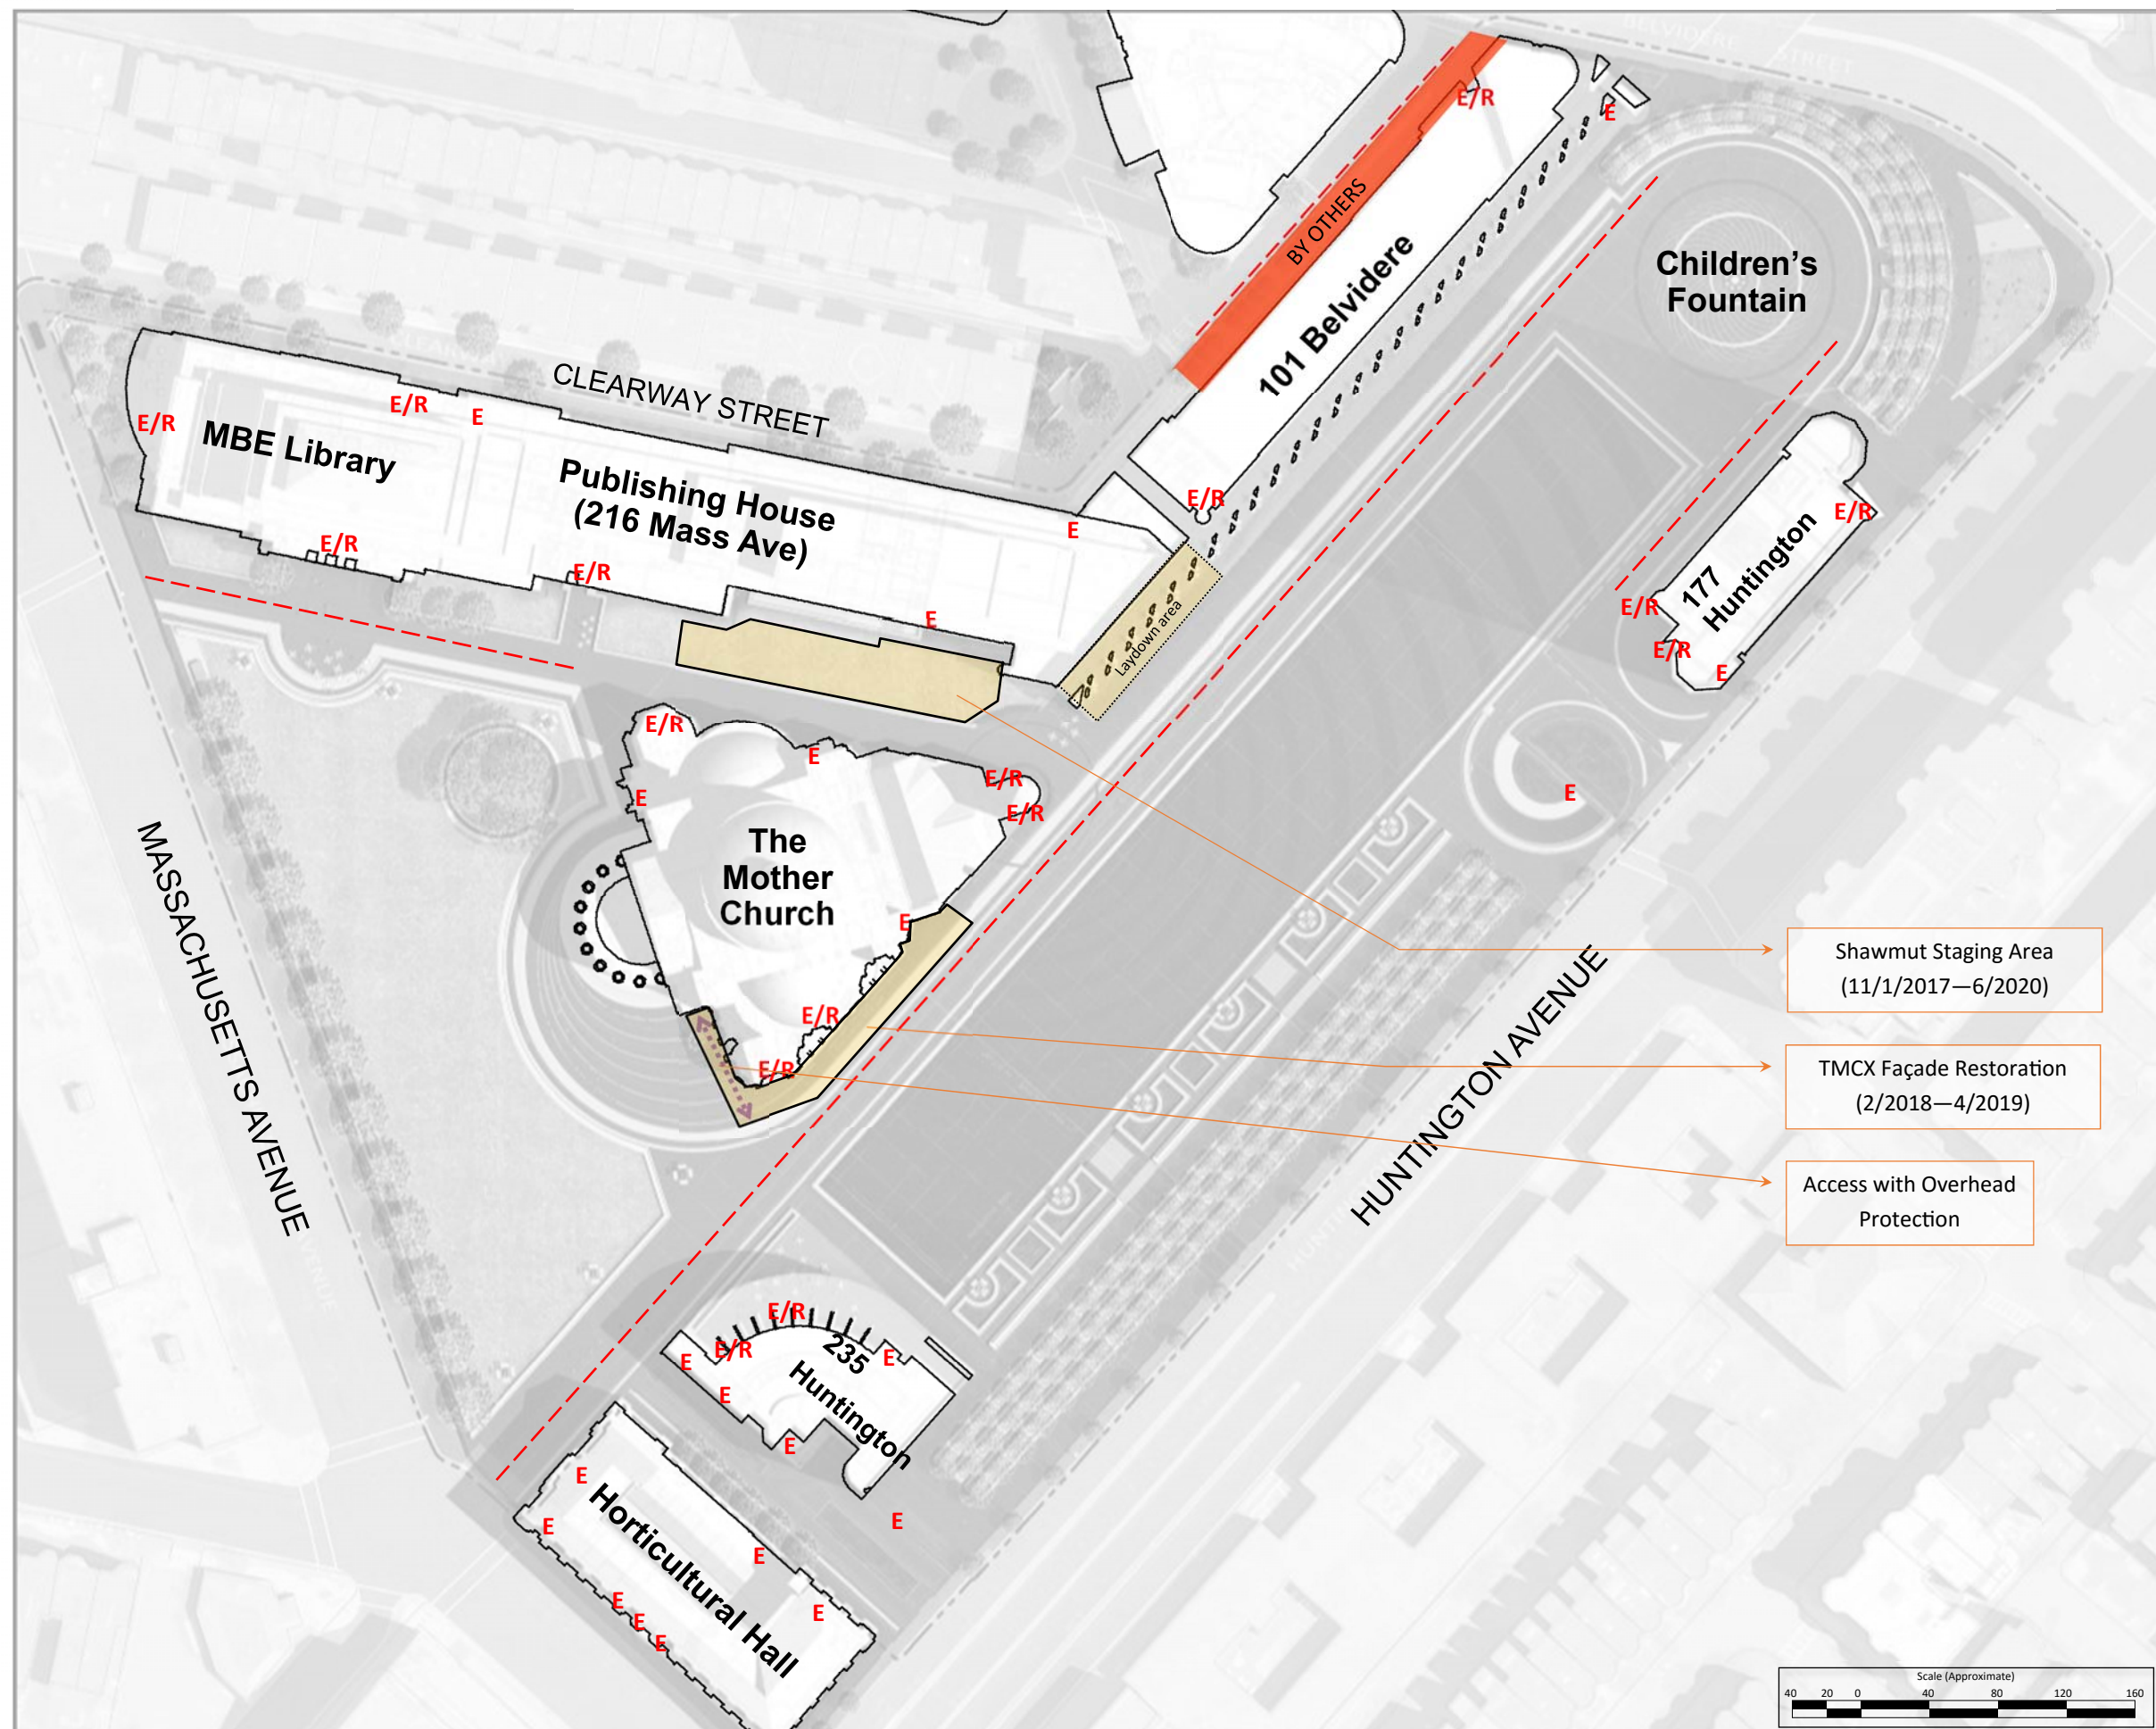

November 2018

Legend

- TFCCS Plaza Areas (CONSIGLI)
- TFCCS Capital Projects (PIDC)
- TMCO / TMCX Restoration (SHAWMUT)
- Areas of work not "permanently fenced in"
- E   E/R   Egress Only / Egress & Regular Travel
- --- Fire Lanes
- ↔ Available Pedestrian Access Routes

TFCCS Event Calendar

Date(s)	Area(s)	Event

Prepared by
Consigli Construction Co., Inc.

LOGISTICAL HARMONY

TFCCS Plaza Revitalization Project
TFCCS Capital Projects
TMCO / TMCX Renovation Project

Site Logistics Plan

Updated 1/22/2018

JAN 2017	FEB 2017	MAR 2017	APR 2017	MAY 2017	JUN 2017	JUL 2017	AUG 2017	SEP 2017	OCT 2017	NOV 2017	DEC 2017	JAN 2018	FEB 2018	MAR 2018	APR 2018	MAY 2018	JUN 2018	JUL 2018	AUG 2018	SEP 2018	OCT 2018	NOV 2018	Summer 2019