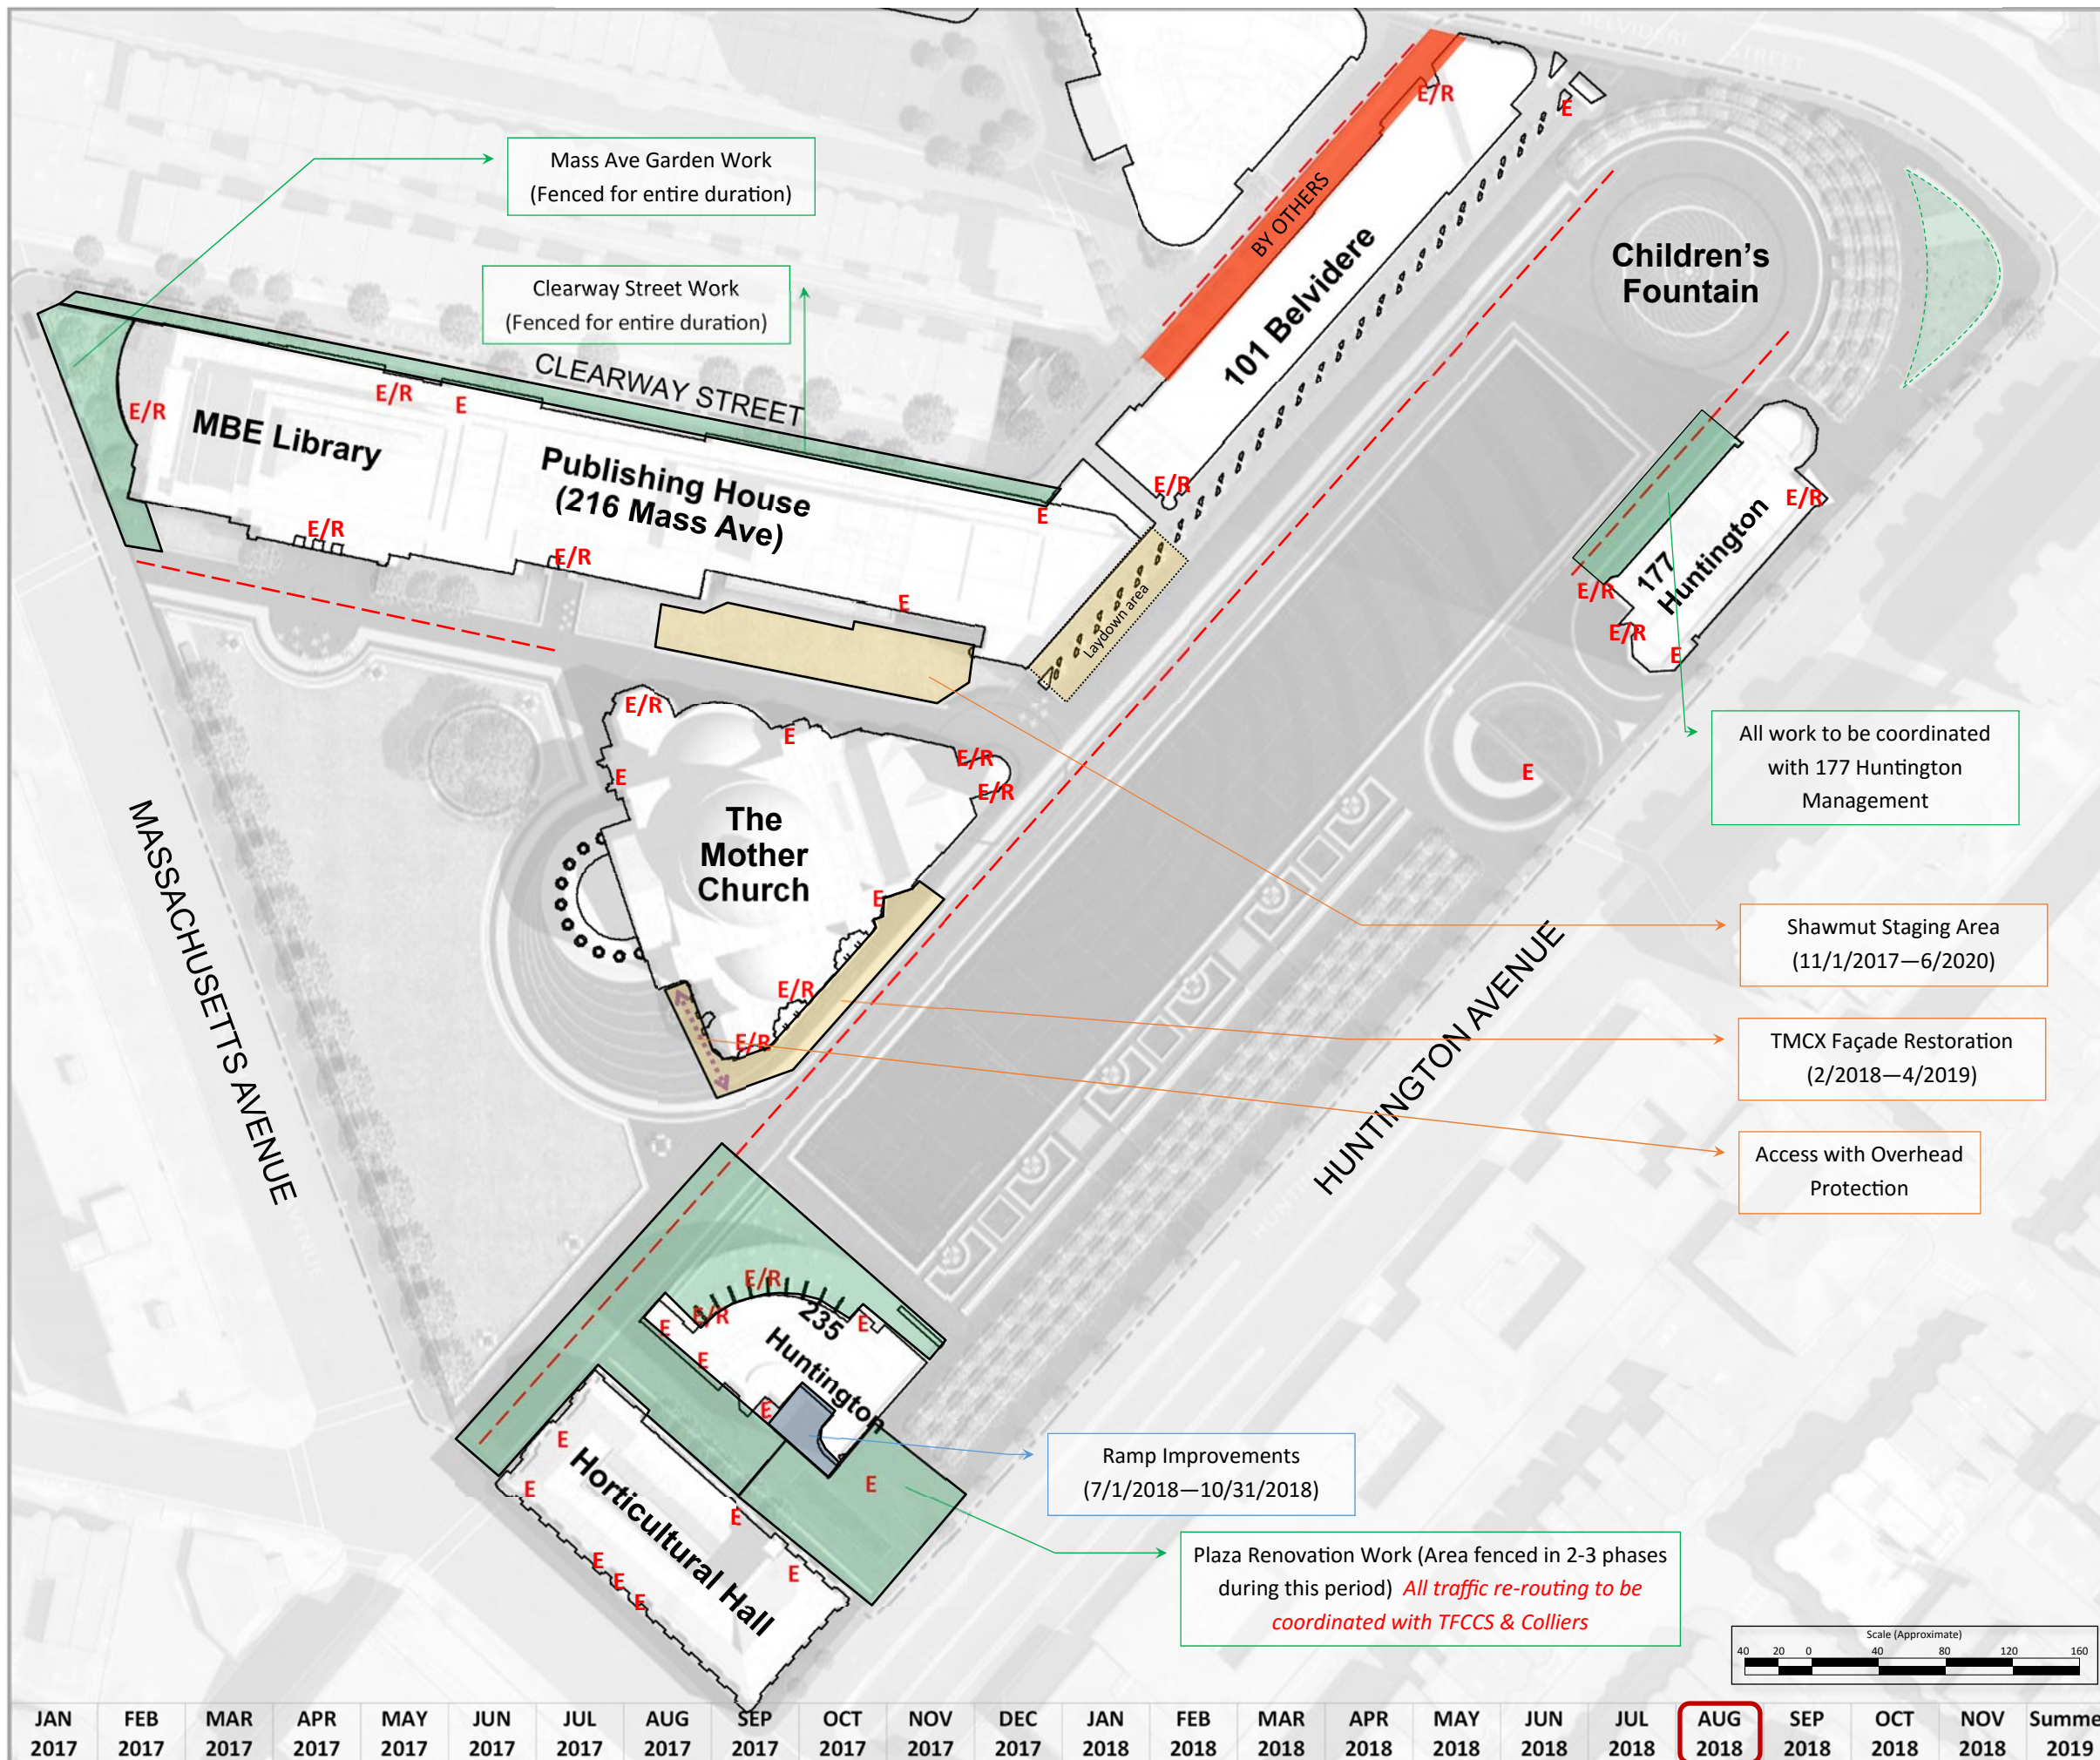

LOGISTICAL HARMONY

TFCCS Plaza Revitalization Project
TFCCS Capital Projects
TMCO / TMCX Renovation Project

Site Logistics Plan

Updated 1/22/2018

Legend

- TFCCS Plaza Areas (CONSIGLI)
- TFCCS Capital Projects (PIDC)
- TMCO / TMCX Restoration (SHAWMUT)
- Areas of work not "permanently fenced in"
- E E/R Egress Only / Egress & Regular Travel
- Fire Lanes
- Available Pedestrian Access Routes