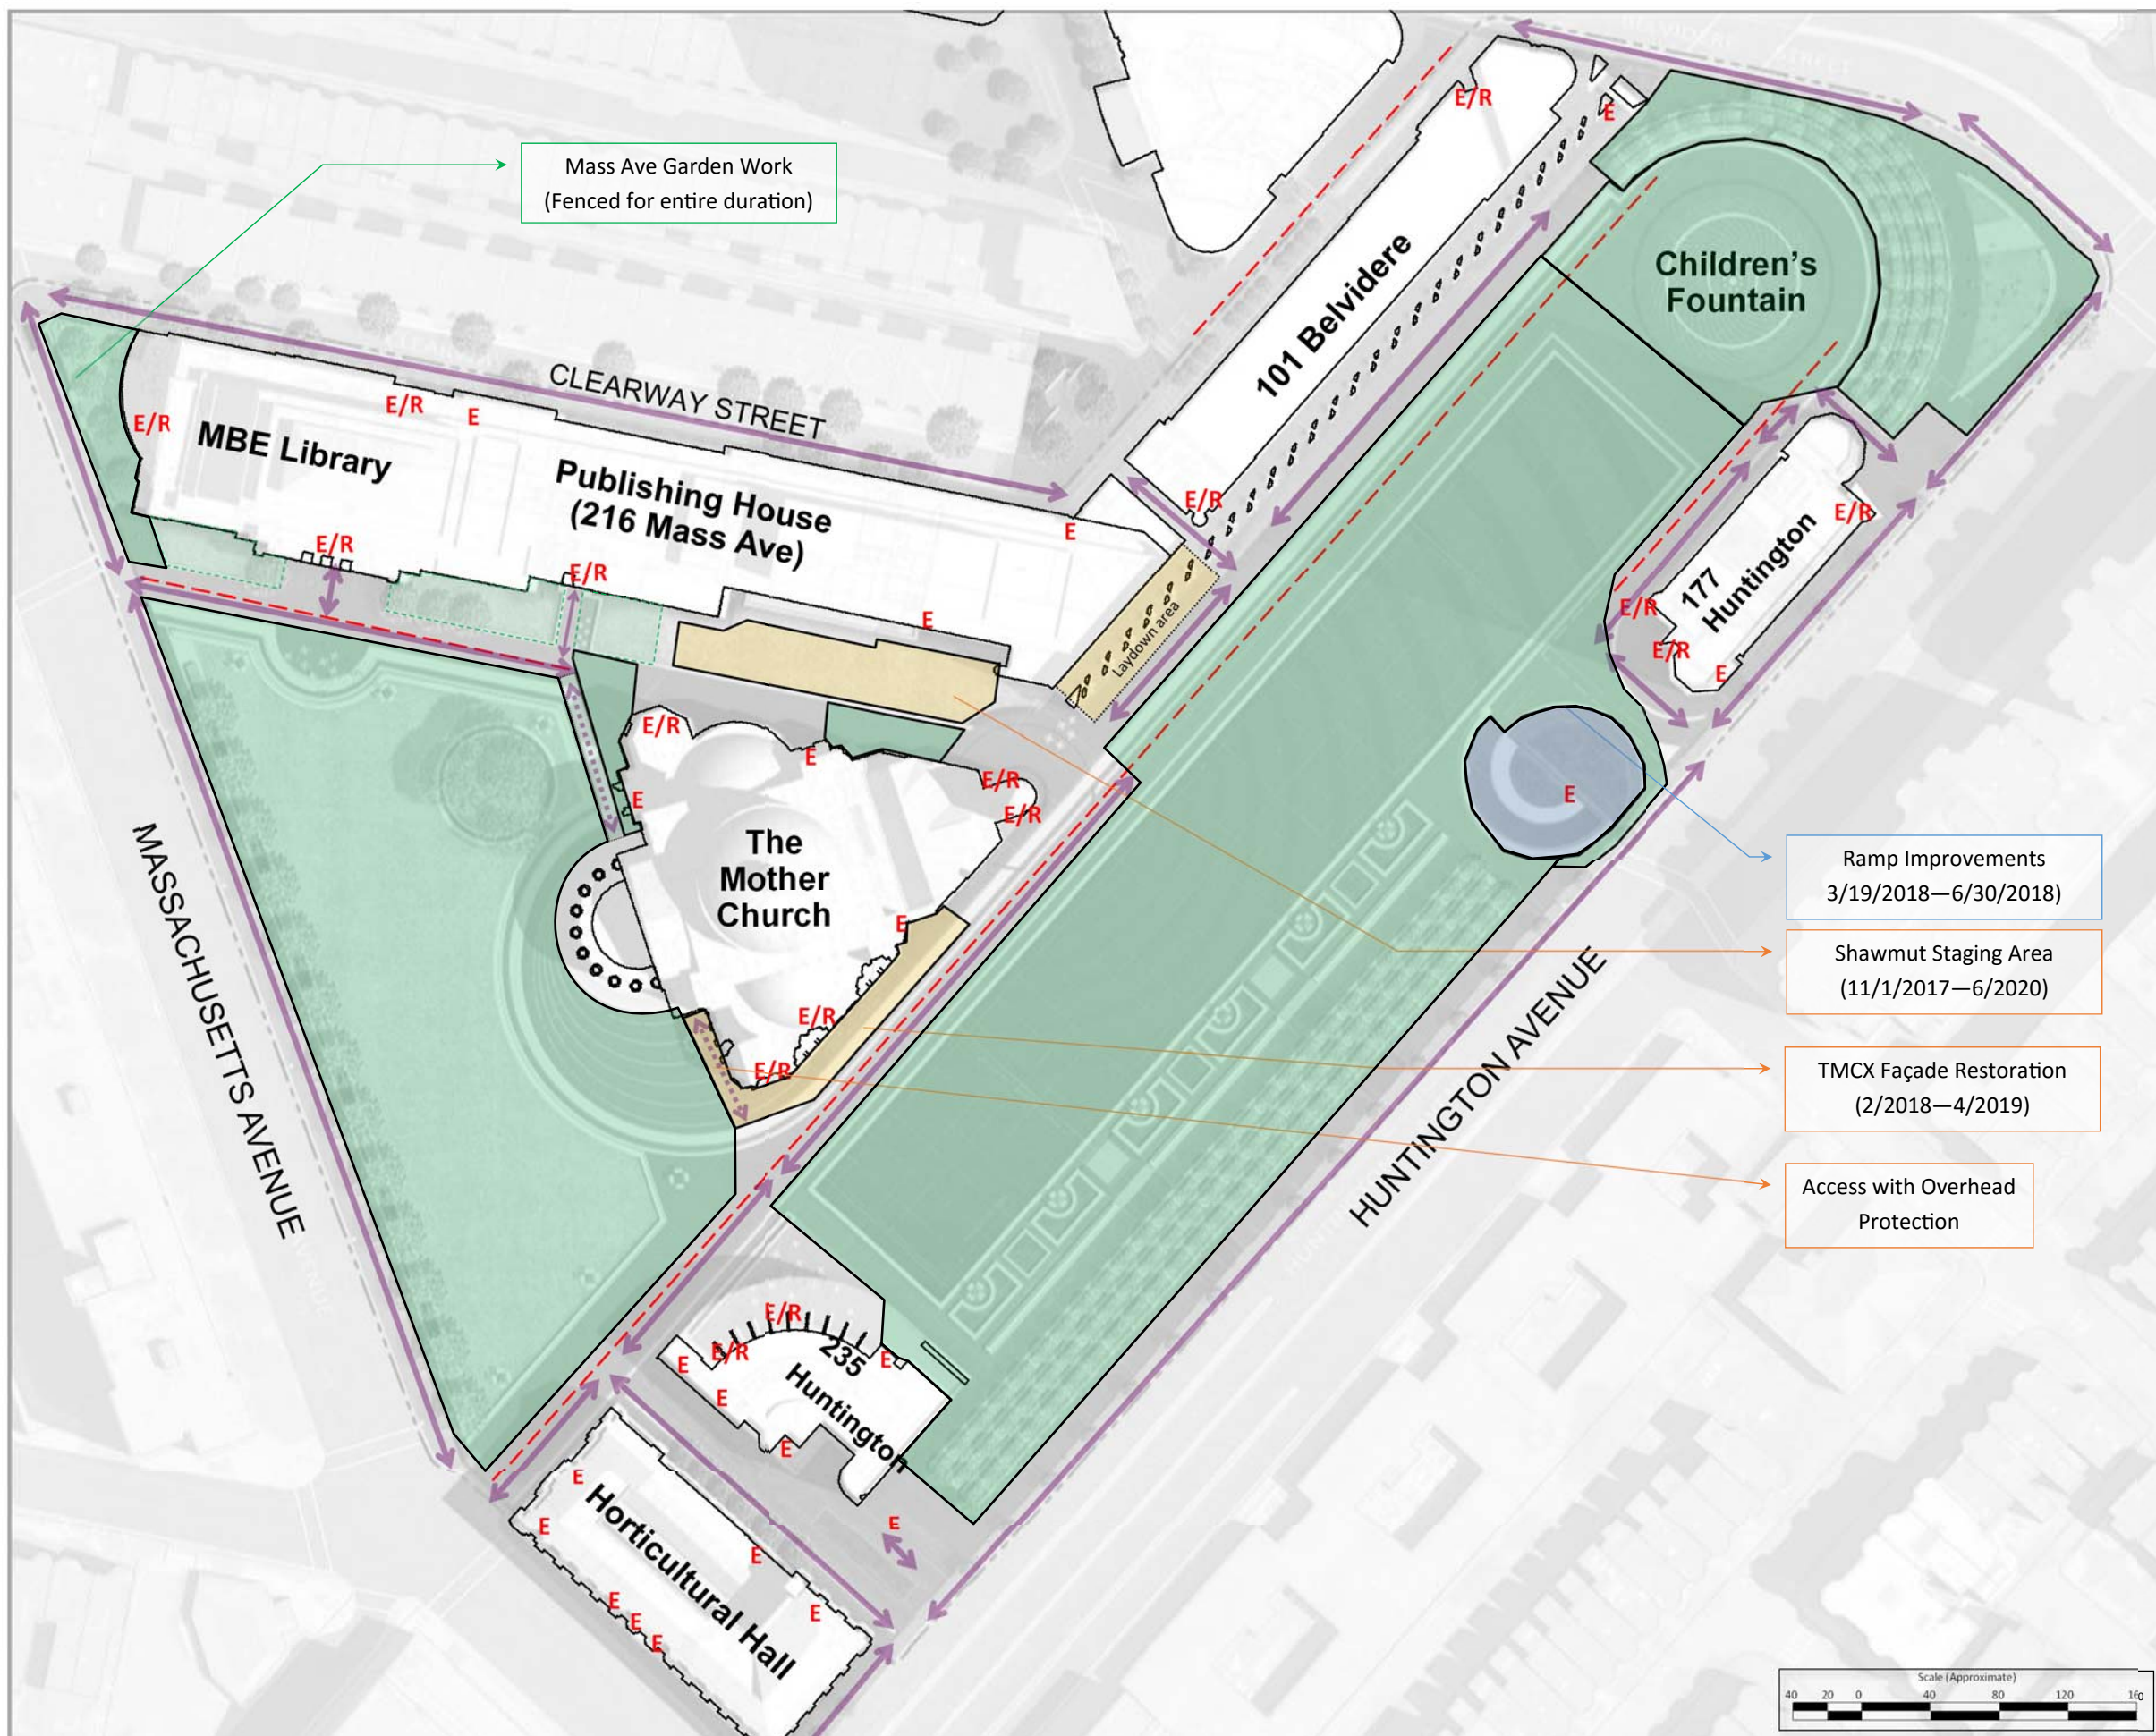

April 2018

Legend

- TFCCS Plaza Areas (CONSIGLI)
- TFCCS Capital Projects (PIDC)
- TMCO / TMCX Restoration (SHAWMUT)
- Areas of work not "permanently fenced in"
- E   E/R   Egress Only / Egress & Regular Travel
- --- Fire Lanes
- ↔ Available Pedestrian Access Routes

TFCCS Event Calendar

Date(s)	Area(s)	Event

Prepared by
Consigli Construction Co., Inc.

LOGISTICAL HARMONY
TFCCS Plaza Revitalization Project
TFCCS Capital Projects
TMCO / TMCX Renovation Project

Site Logistics Plan

Updated 3/13/2018

JAN 2017	FEB 2017	MAR 2017	APR 2017	MAY 2017	JUN 2017	JUL 2017	AUG 2017	SEP 2017	OCT 2017	NOV 2017	DEC 2017	JAN 2018	FEB 2018	MAR 2018	APR 2018	MAY 2018	JUN 2018	JUL 2018	AUG 2018	SEP 2018	OCT 2018	NOV 2018	Summer 2019