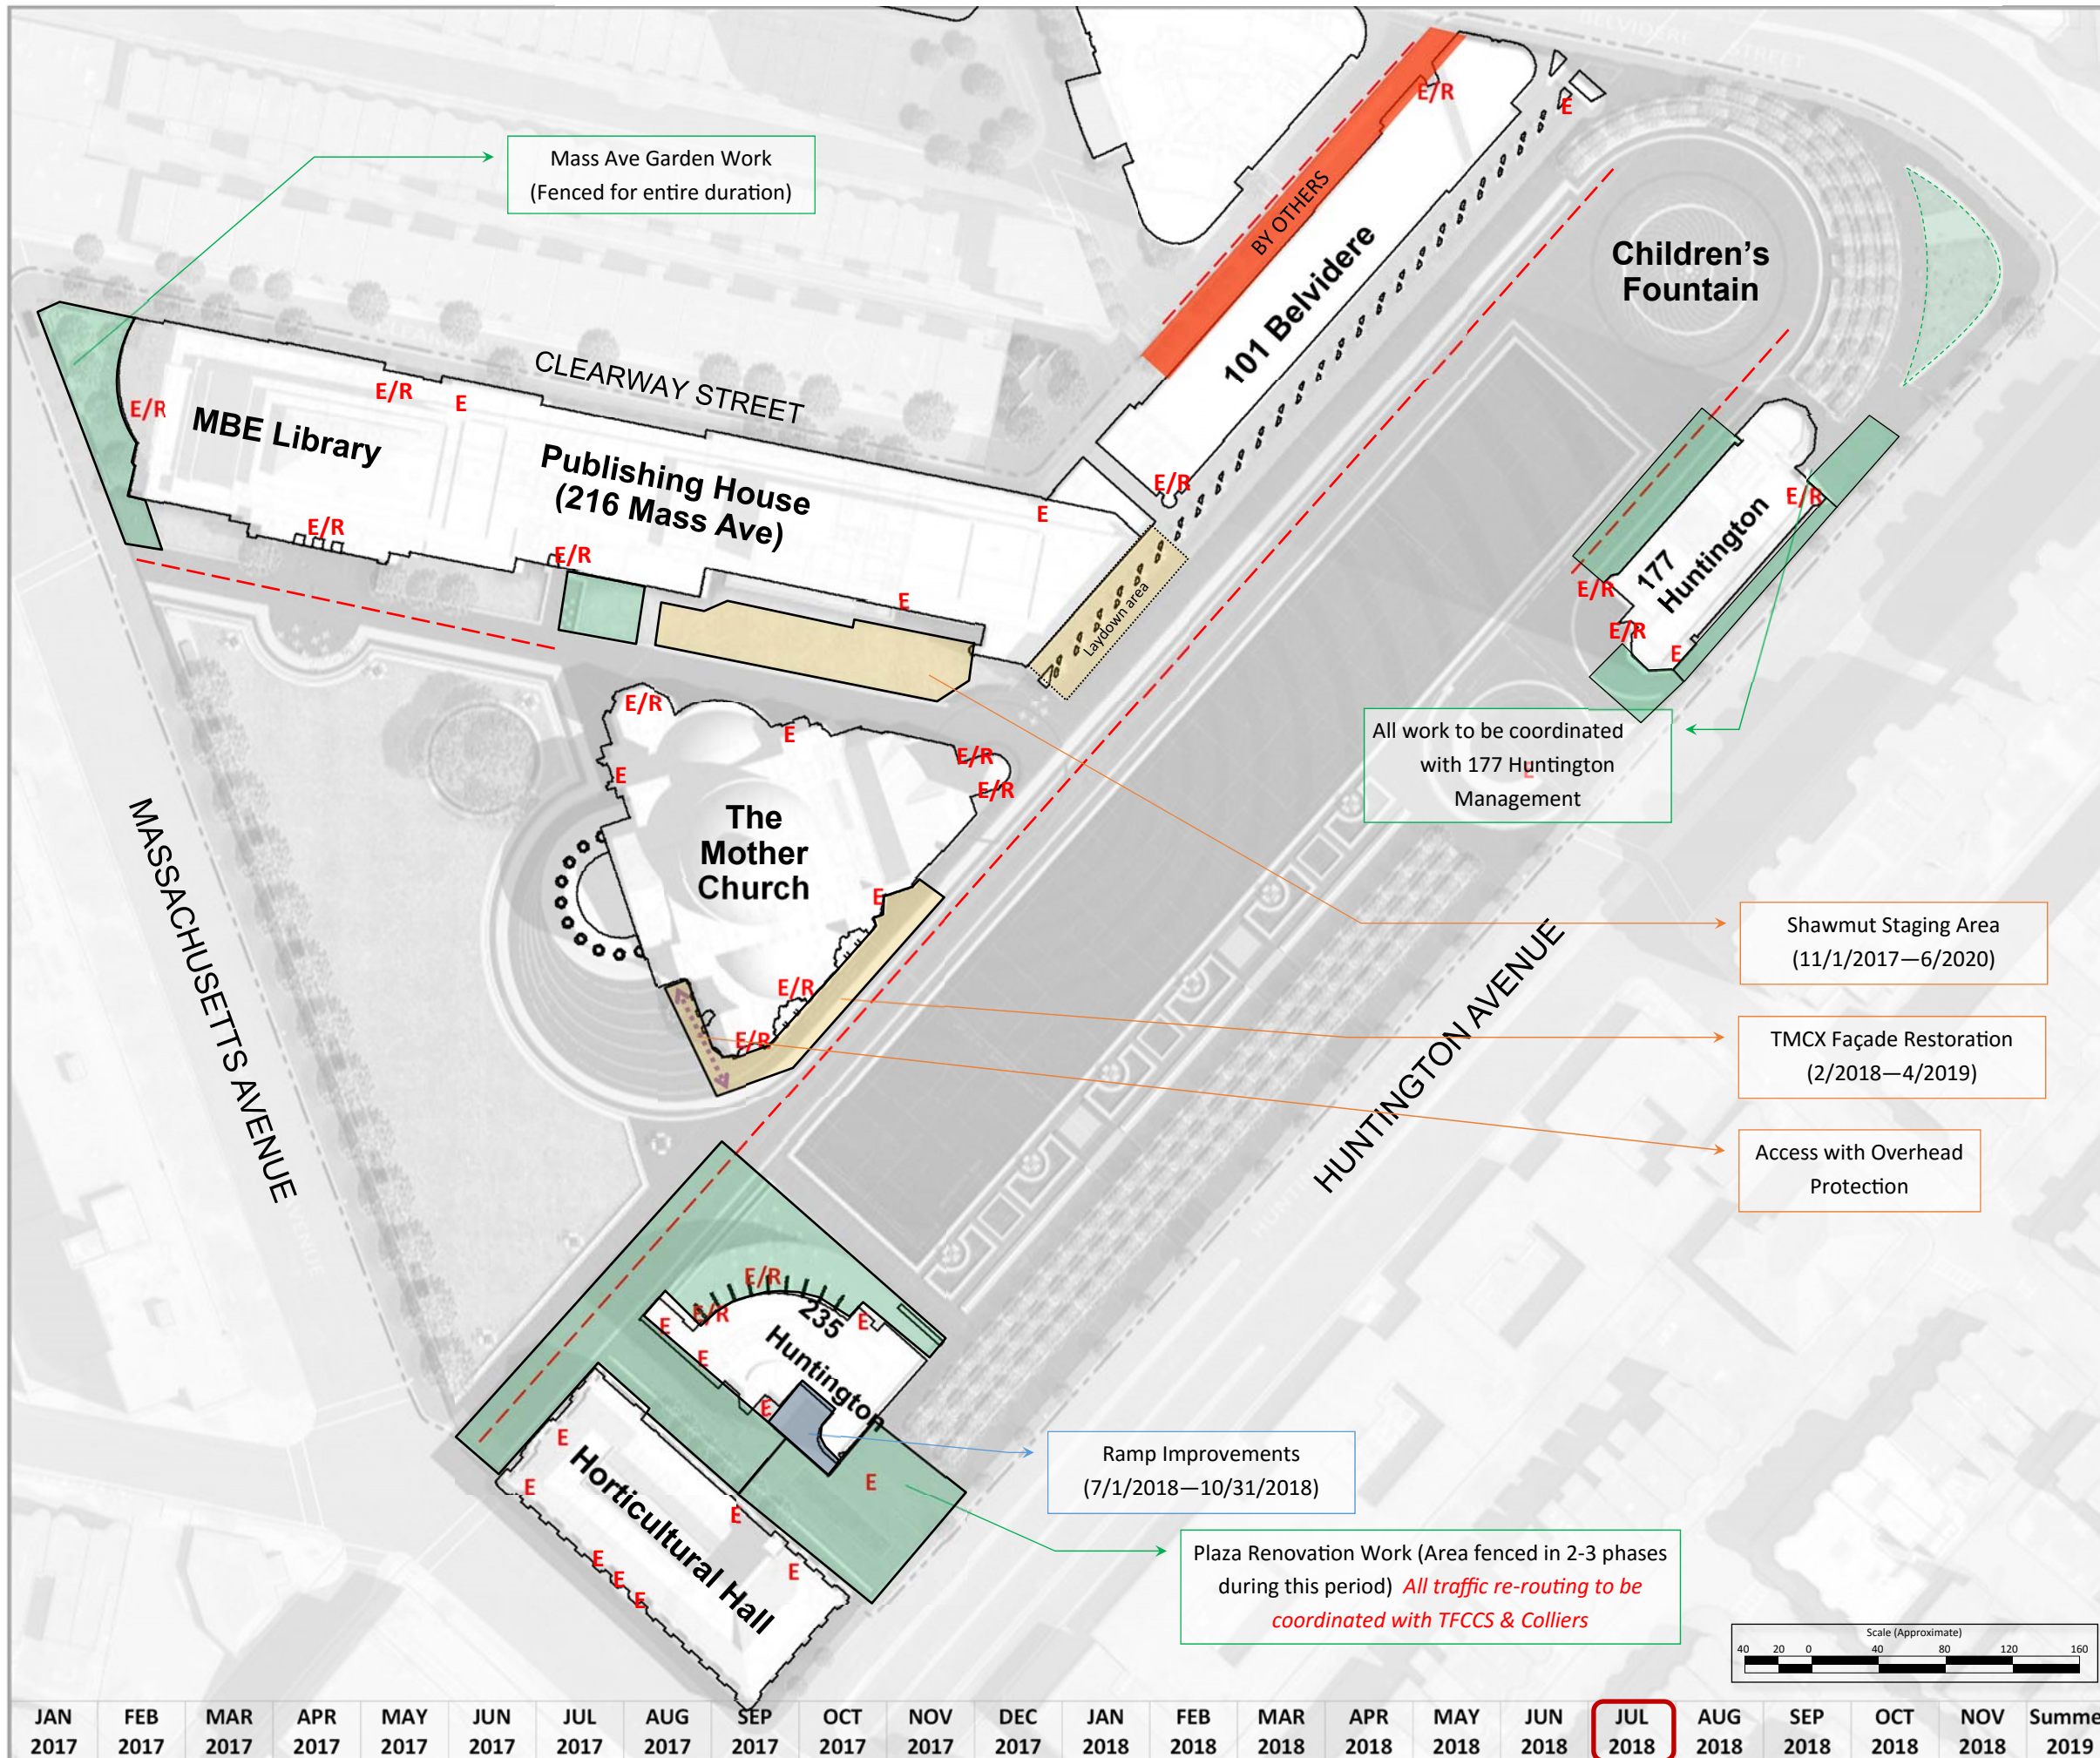

Updated 3/13/2018

August 2018

Legend

- TFCCS Plaza Areas (CONSIGLI)
- TFCCS Capital Projects (PIDC)
- TMCO / TMCX Restoration (SHAWMUT)
- Areas of work not "permanently fenced in"
- Egress Only / Egress & Regular Travel
- Fire Lanes
- Available Pedestrian Access Routes