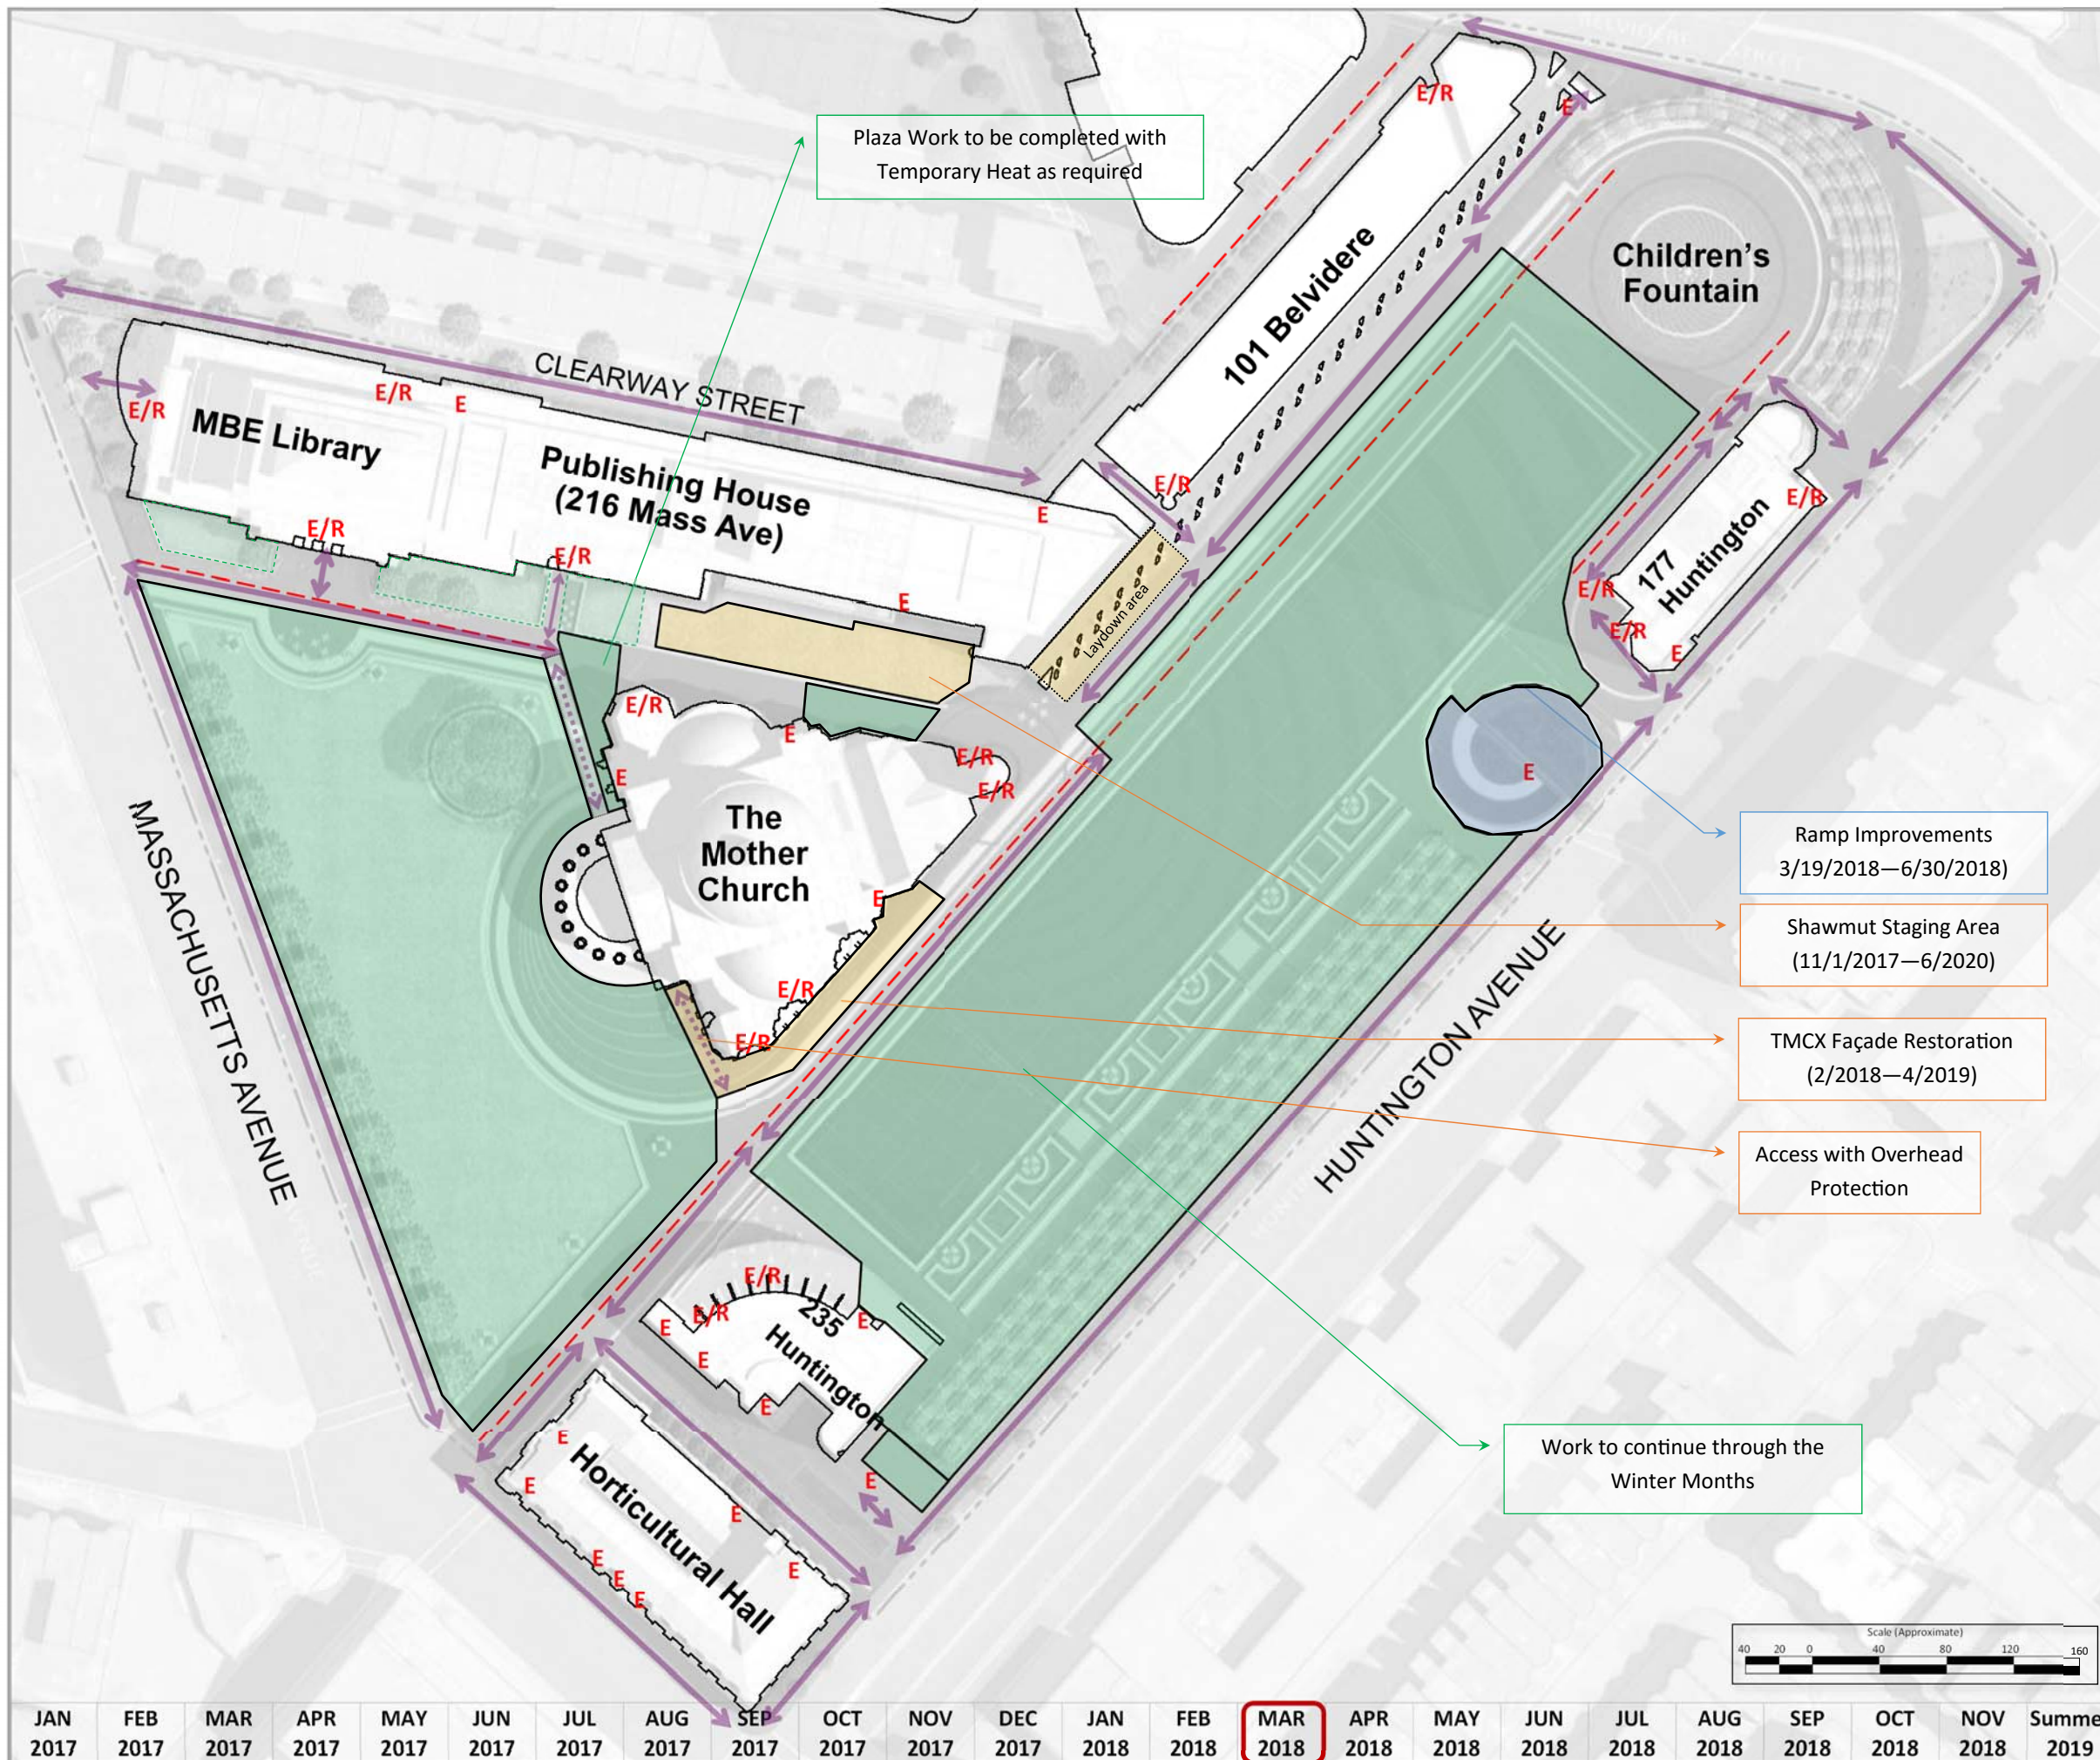

March 2018

Legend

- TFCCS Plaza Areas (CONSIGLI)
- TFCCS Capital Projects (PIDC)
- TMCO / TMCX Restoration (SHAWMUT)
- Areas of work not "permanently fenced in"
- E** **E/R** Egress Only / Egress & Regular Travel
- Fire Lanes
- Available Pedestrian Access Routes

TFCCS Event Calendar

Date(s)	Area(s)	Event

Prepared by
Consigli Construction Co., Inc.

LOGISTICAL HARMONY

TFCCS Plaza Revitalization Project
TFCCS Capital Projects
TMCO / TMCX Renovation Project

Site Logistics Plan

Updated 3/13/2018

April 2018

Legend

- TFCCS Plaza Areas (CONSIGLI)
- TFCCS Capital Projects (PIDC)
- TMCO / TMCX Restoration (SHAWMUT)
- Areas of work not "permanently fenced in"
- E E/R Egress Only / Egress & Regular Travel
- Fire Lanes
- ↔ Available Pedestrian Access Routes

May 2018

Legend

- TFCCS Plaza Areas (CONSIGLI)
- TFCCS Capital Projects (PIDC)
- TMCO / TMCX Restoration (SHAWMUT)
- Areas of work not "permanently fenced in"
- Egress Only / Egress & Regular Travel
- Fire Lanes
- Available Pedestrian Access Routes