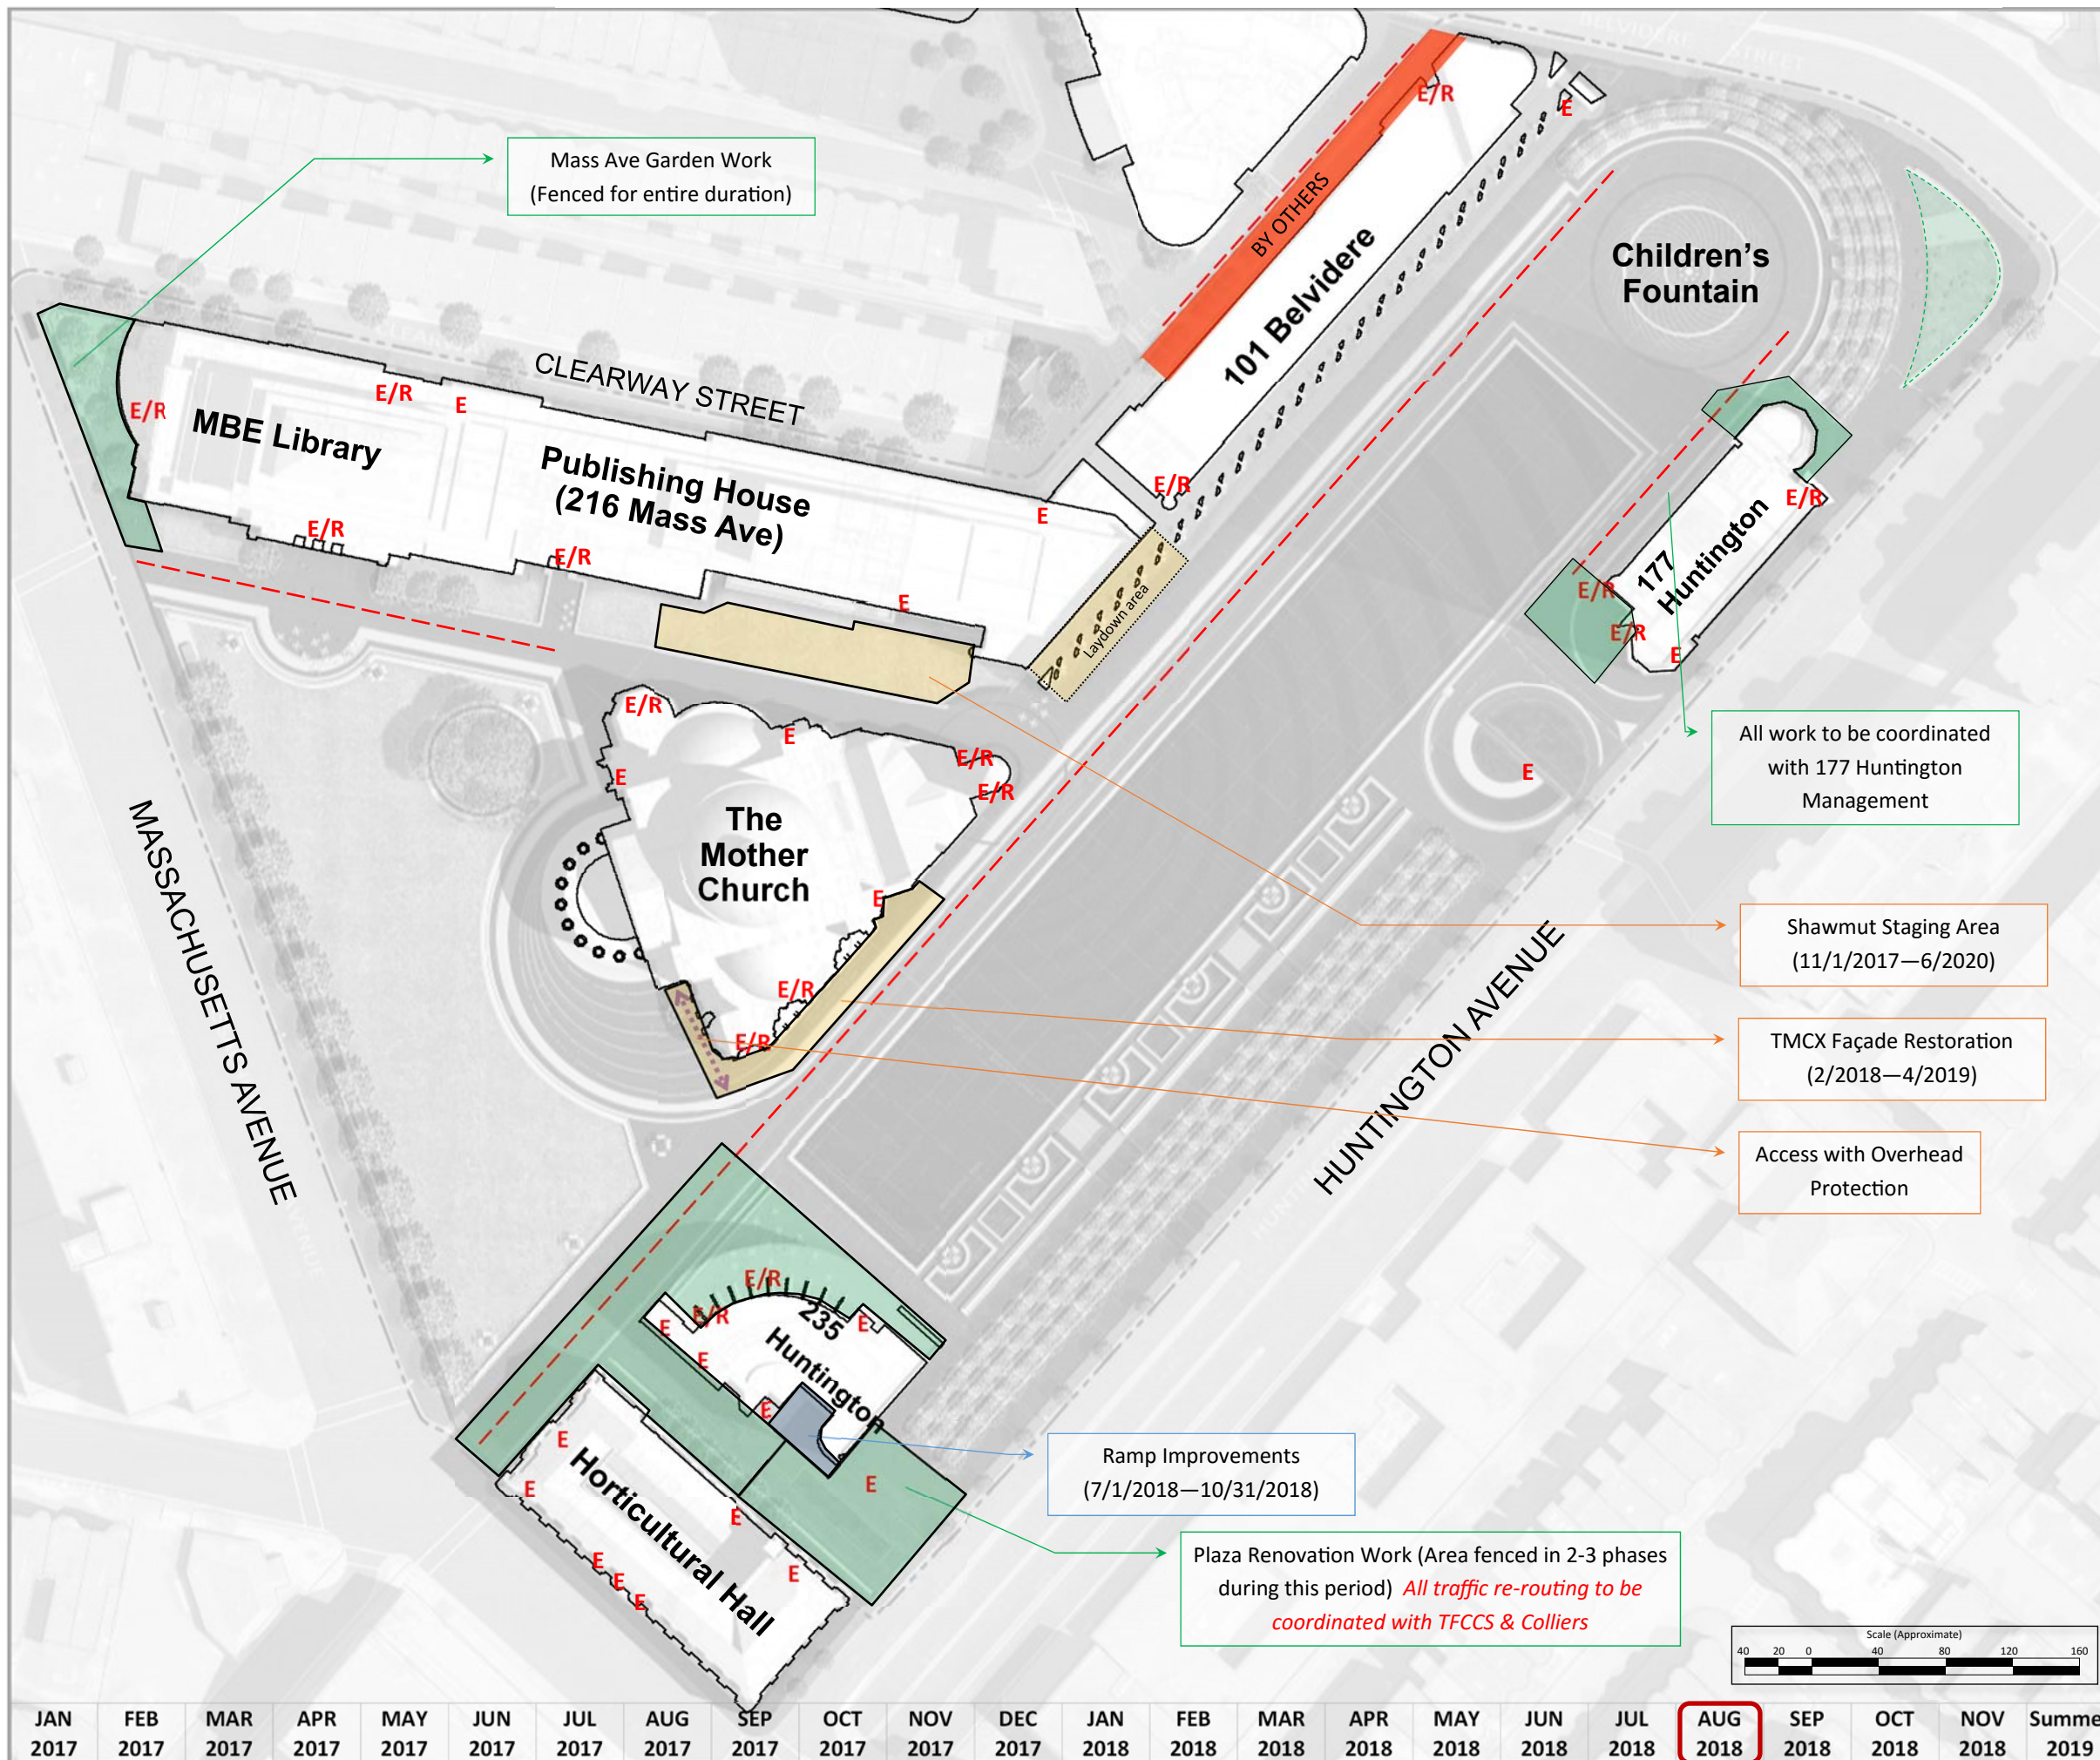

LOGISTICAL HARMONY

TFCCS Plaza Revitalization Project
TFCCS Capital Projects
TMCO / TMCX Renovation Project

Site Logistics Plan

Updated 3/13/2018

Legend

- TFCCS Plaza Areas (CONSIGLI)
- TFCCS Capital Projects (PIDC)
- TMCO / TMCX Restoration (SHAWMUT)
- Areas of work not "permanently fenced in"
- E** **E/R** Egress Only / Egress & Regular Travel
- Fire Lanes
- Available Pedestrian Access Routes