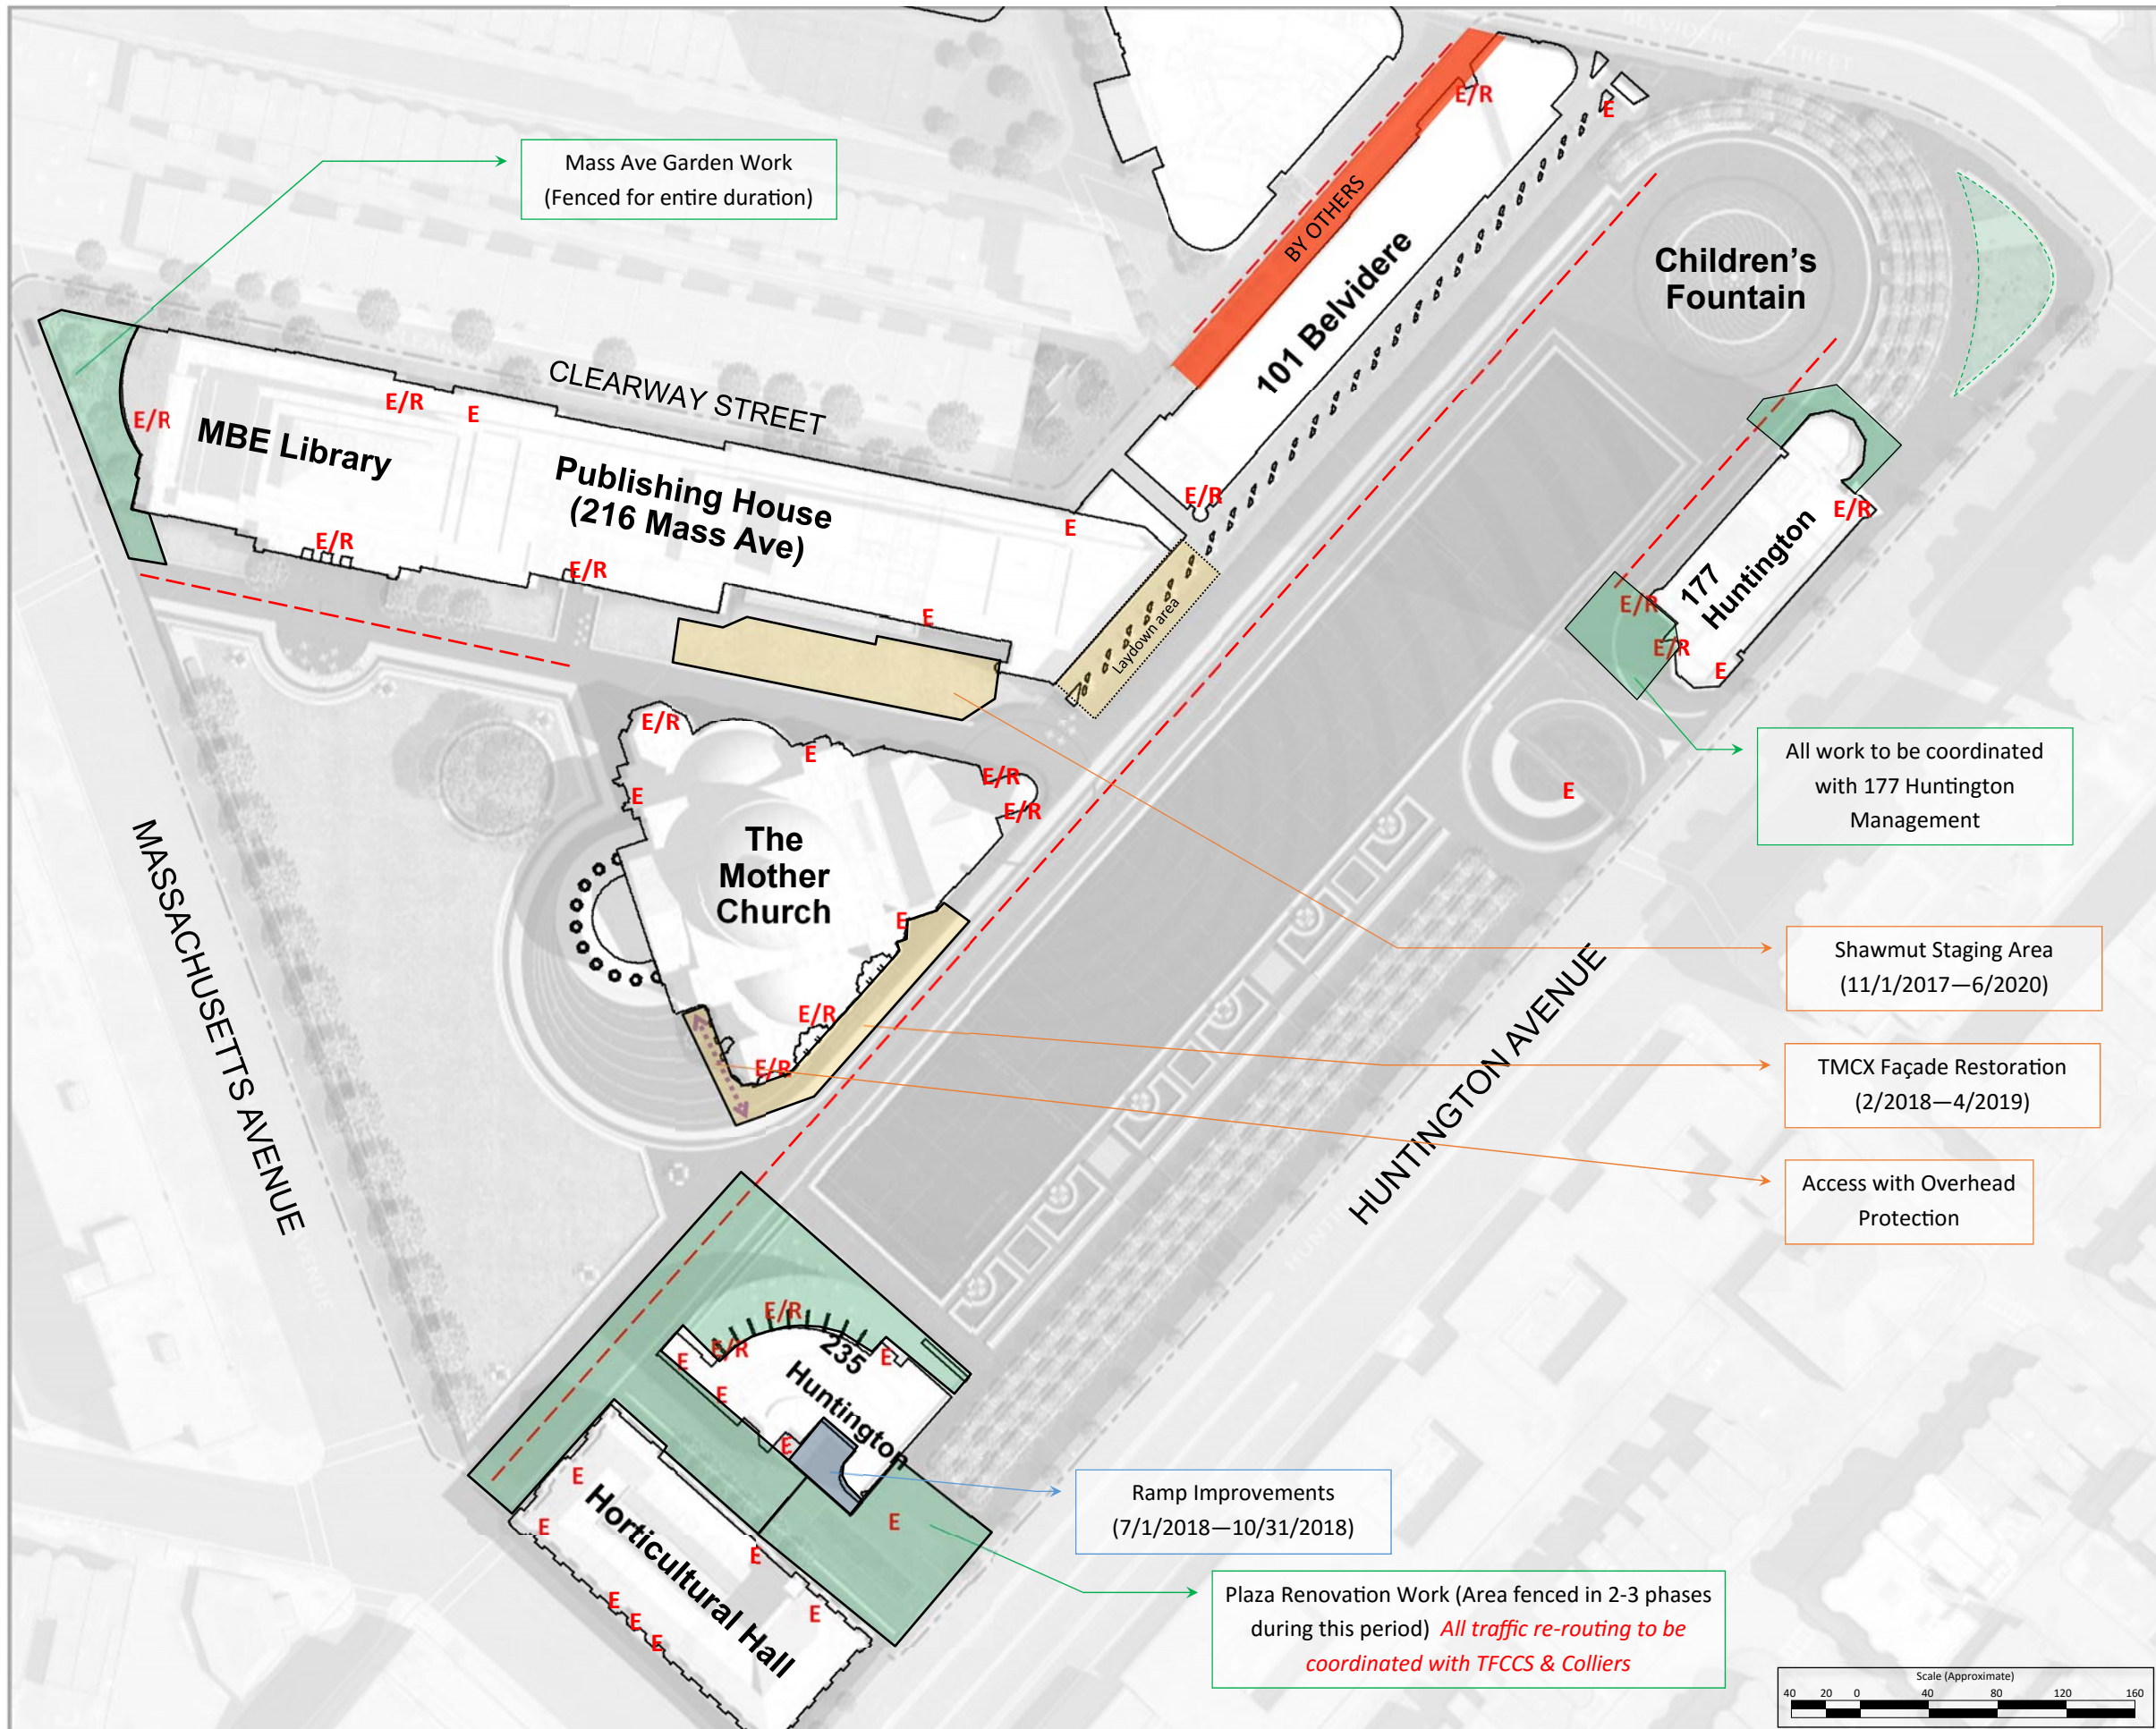

LOGISTICAL HARMONY

TFCCS Plaza Revitalization Project
TFCCS Capital Projects
TMCO / TMCX Renovation Project

Site Logistics Plan

Updated 3/13/2018

Legend

- TFCCS Plaza Areas (CONSIGLI)
- TFCCS Capital Projects (PIDC)
- TMCO / TMCX Restoration (SHAWMUT)
- Areas of work not "permanently fenced in"
- E** **E/R** Egress Only / Egress & Regular Travel
- Fire Lanes
- Available Pedestrian Access Routes

Ramp Improvements
(7/1/2018—10/31/2018)

Plaza Renovation Work (Area fenced in 2-3 phases during this period) *All traffic re-routing to be coordinated with TFCCS & Colliers*

All work to be coordinated with 177 Huntington Management