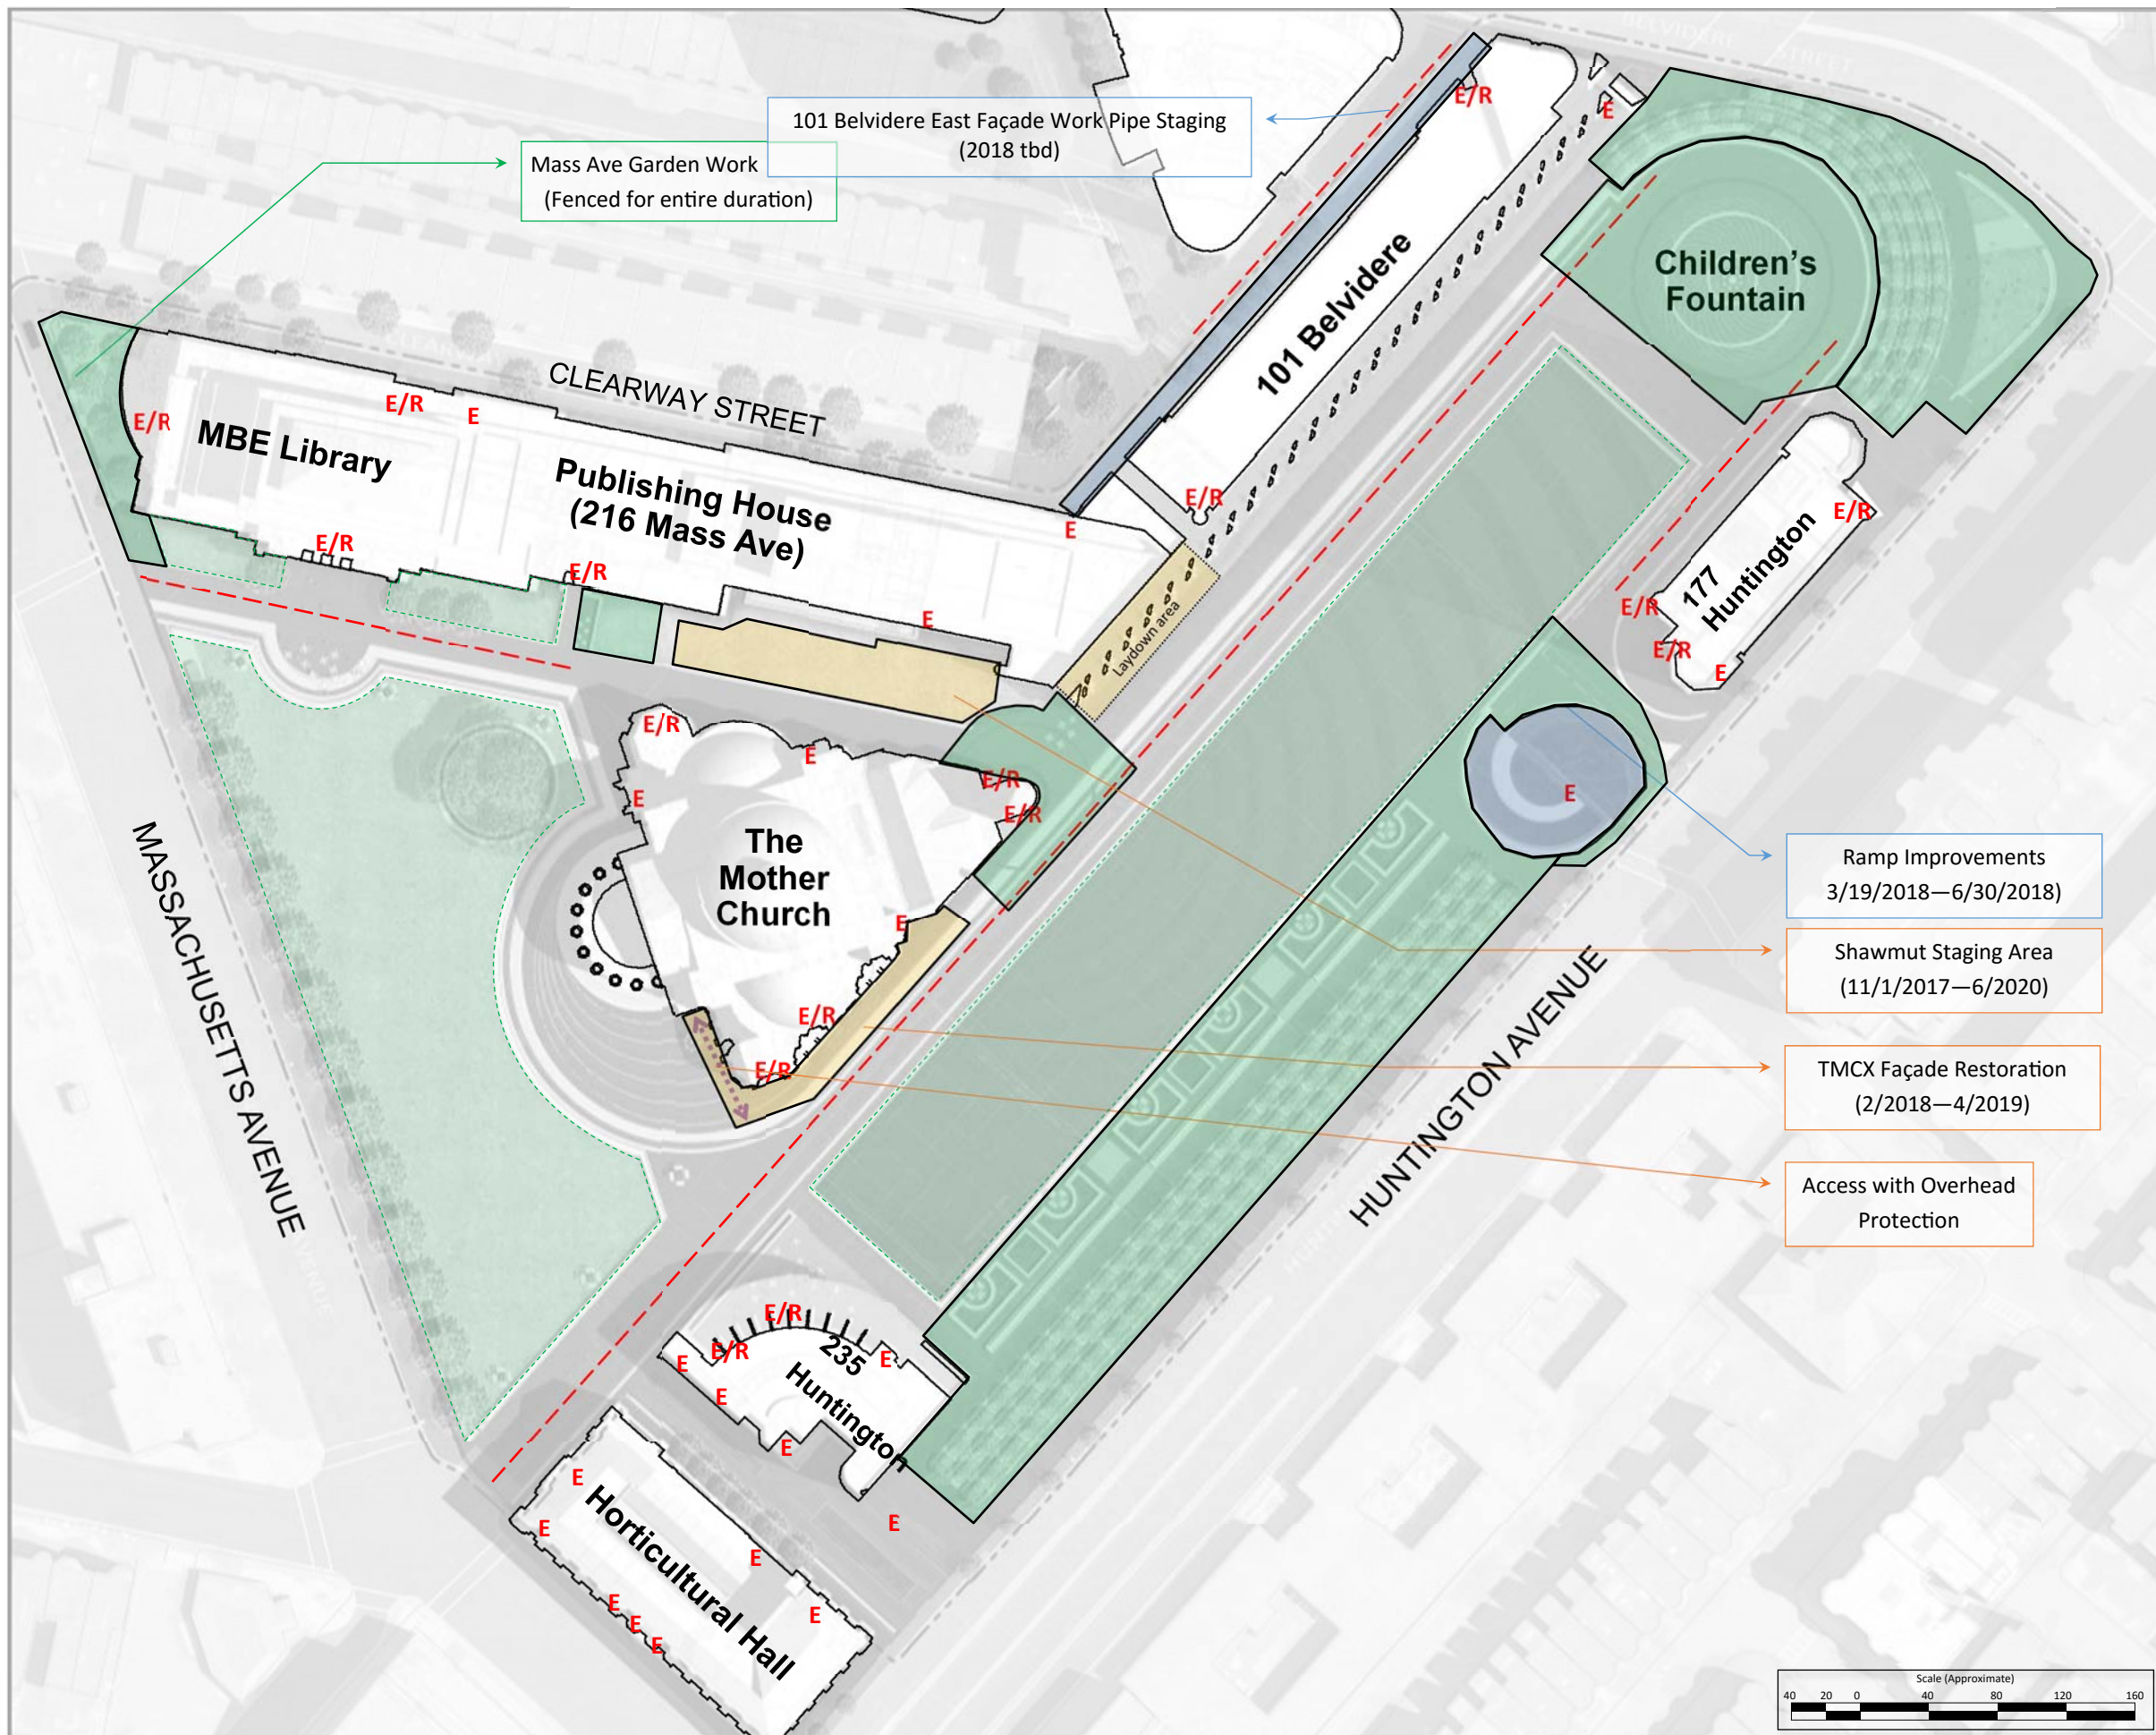

May 2018

Legend

- TFCCS Plaza Areas (CONSIGLI)
- TFCCS Capital Projects (PIDC)
- TMCO / TMCX Restoration (SHAWMUT)
- Areas of work not "permanently fenced in"
- Egress Only / Egress & Regular Travel
- Fire Lanes
- Available Pedestrian Access Routes

TFCCS Event Calendar

Date(s)	Area(s)	Event
TBD	TMCO	Principia High School visit

Prepared by
Consigli Construction Co., Inc.

LOGISTICAL HARMONY
TFCCS Plaza Revitalization Project
TFCCS Capital Projects
TMCO / TMCX Renovation Project

Site Logistics Plan

Updated 3/13/2018

JAN 2017	FEB 2017	MAR 2017	APR 2017	MAY 2017	JUN 2017	JUL 2017	AUG 2017	SEP 2017	OCT 2017	NOV 2017	DEC 2017	JAN 2018	FEB 2018	MAR 2018	APR 2018	MAY 2018	JUN 2018	JUL 2018	AUG 2018	SEP 2018	OCT 2018	NOV 2018	Summer 2019