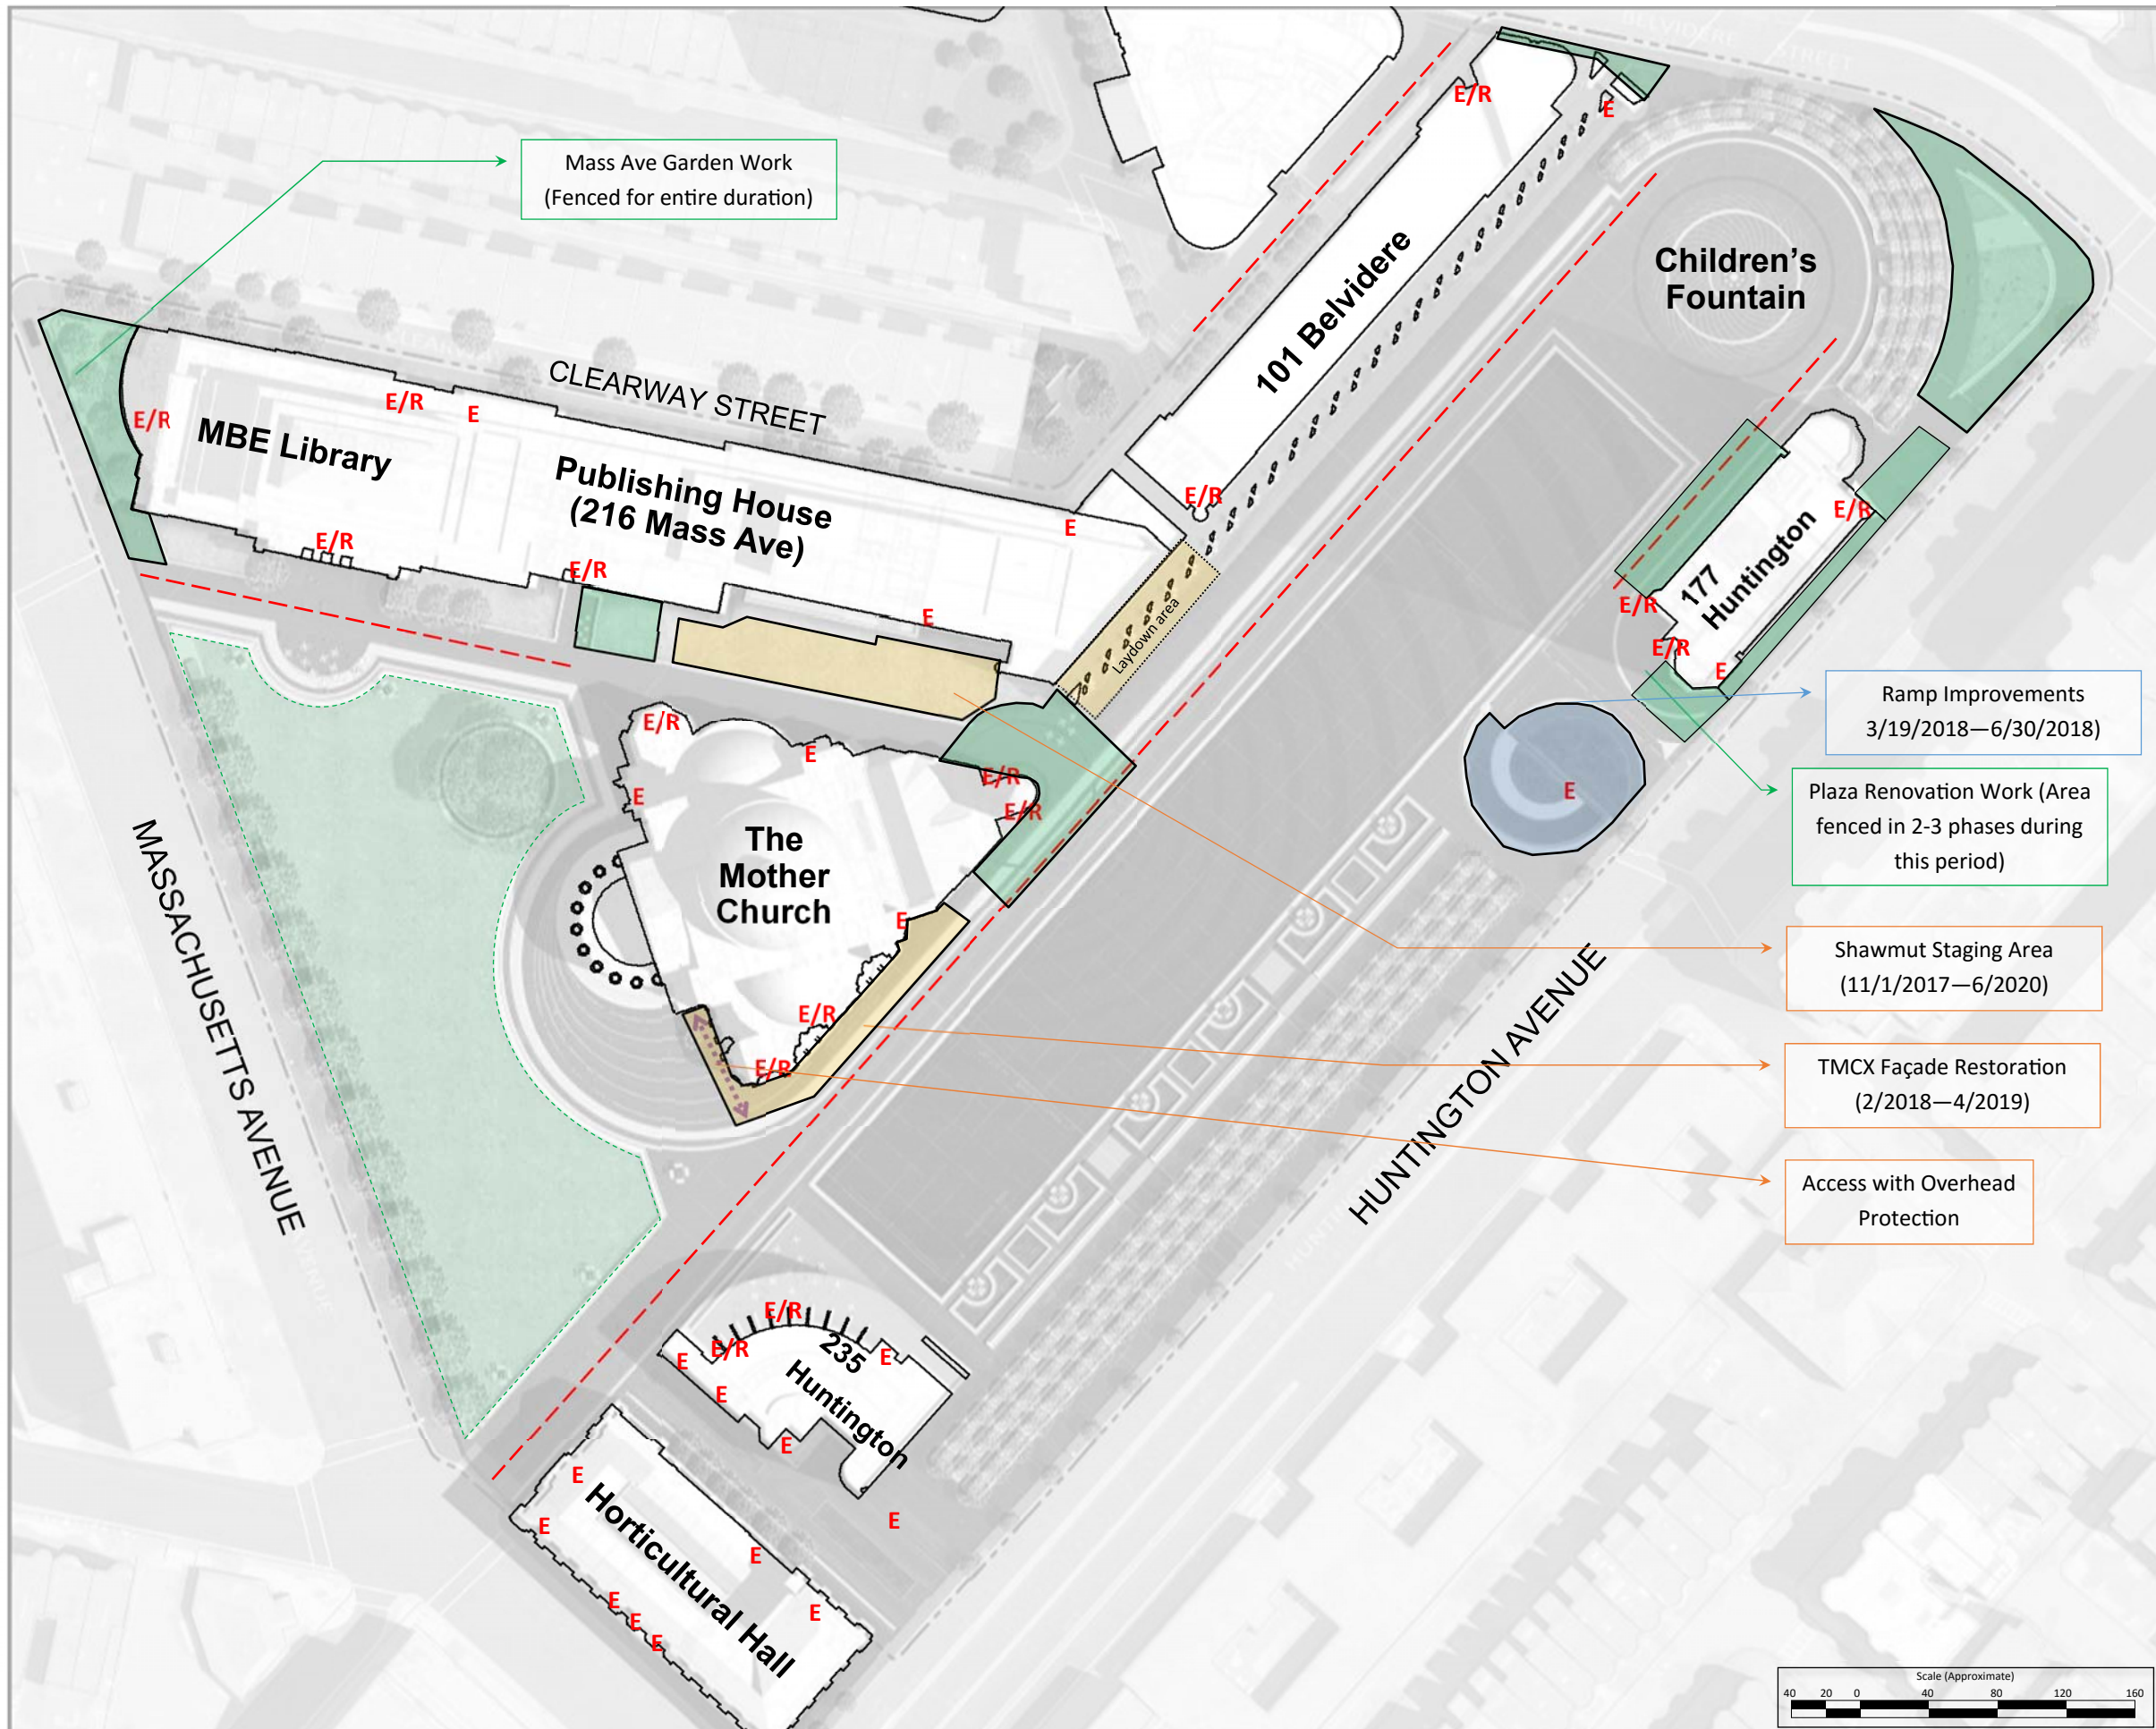

June 2018

Legend

- TFCCS Plaza Areas (CONSIGLI)
- TFCCS Capital Projects (PIDC)
- TMCO / TMCX Restoration (SHAWMUT)
- Areas of work not "permanently fenced in"
- E   E/R   Egress Only / Egress & Regular Travel
- - - Fire Lanes
- ↔ Available Pedestrian Access Routes

TFCCS Event Calendar

Date(s)	Area(s)	Event
06/02/18 - 06/04/18	Site wide	Annual meeting 2018 events

Prepared by
Consigli Construction Co., Inc.

LOGISTICAL HARMONY
TFCCS Plaza Revitalization Project
TFCCS Capital Projects
TMCO / TMCX Renovation Project

Site Logistics Plan

Updated 3/13/2018

JAN 2017	FEB 2017	MAR 2017	APR 2017	MAY 2017	JUN 2017	JUL 2017	AUG 2017	SEP 2017	OCT 2017	NOV 2017	DEC 2017	JAN 2018	FEB 2018	MAR 2018	APR 2018	MAY 2018	JUN 2018	JUL 2018	AUG 2018	SEP 2018	OCT 2018	NOV 2018	Summer 2019