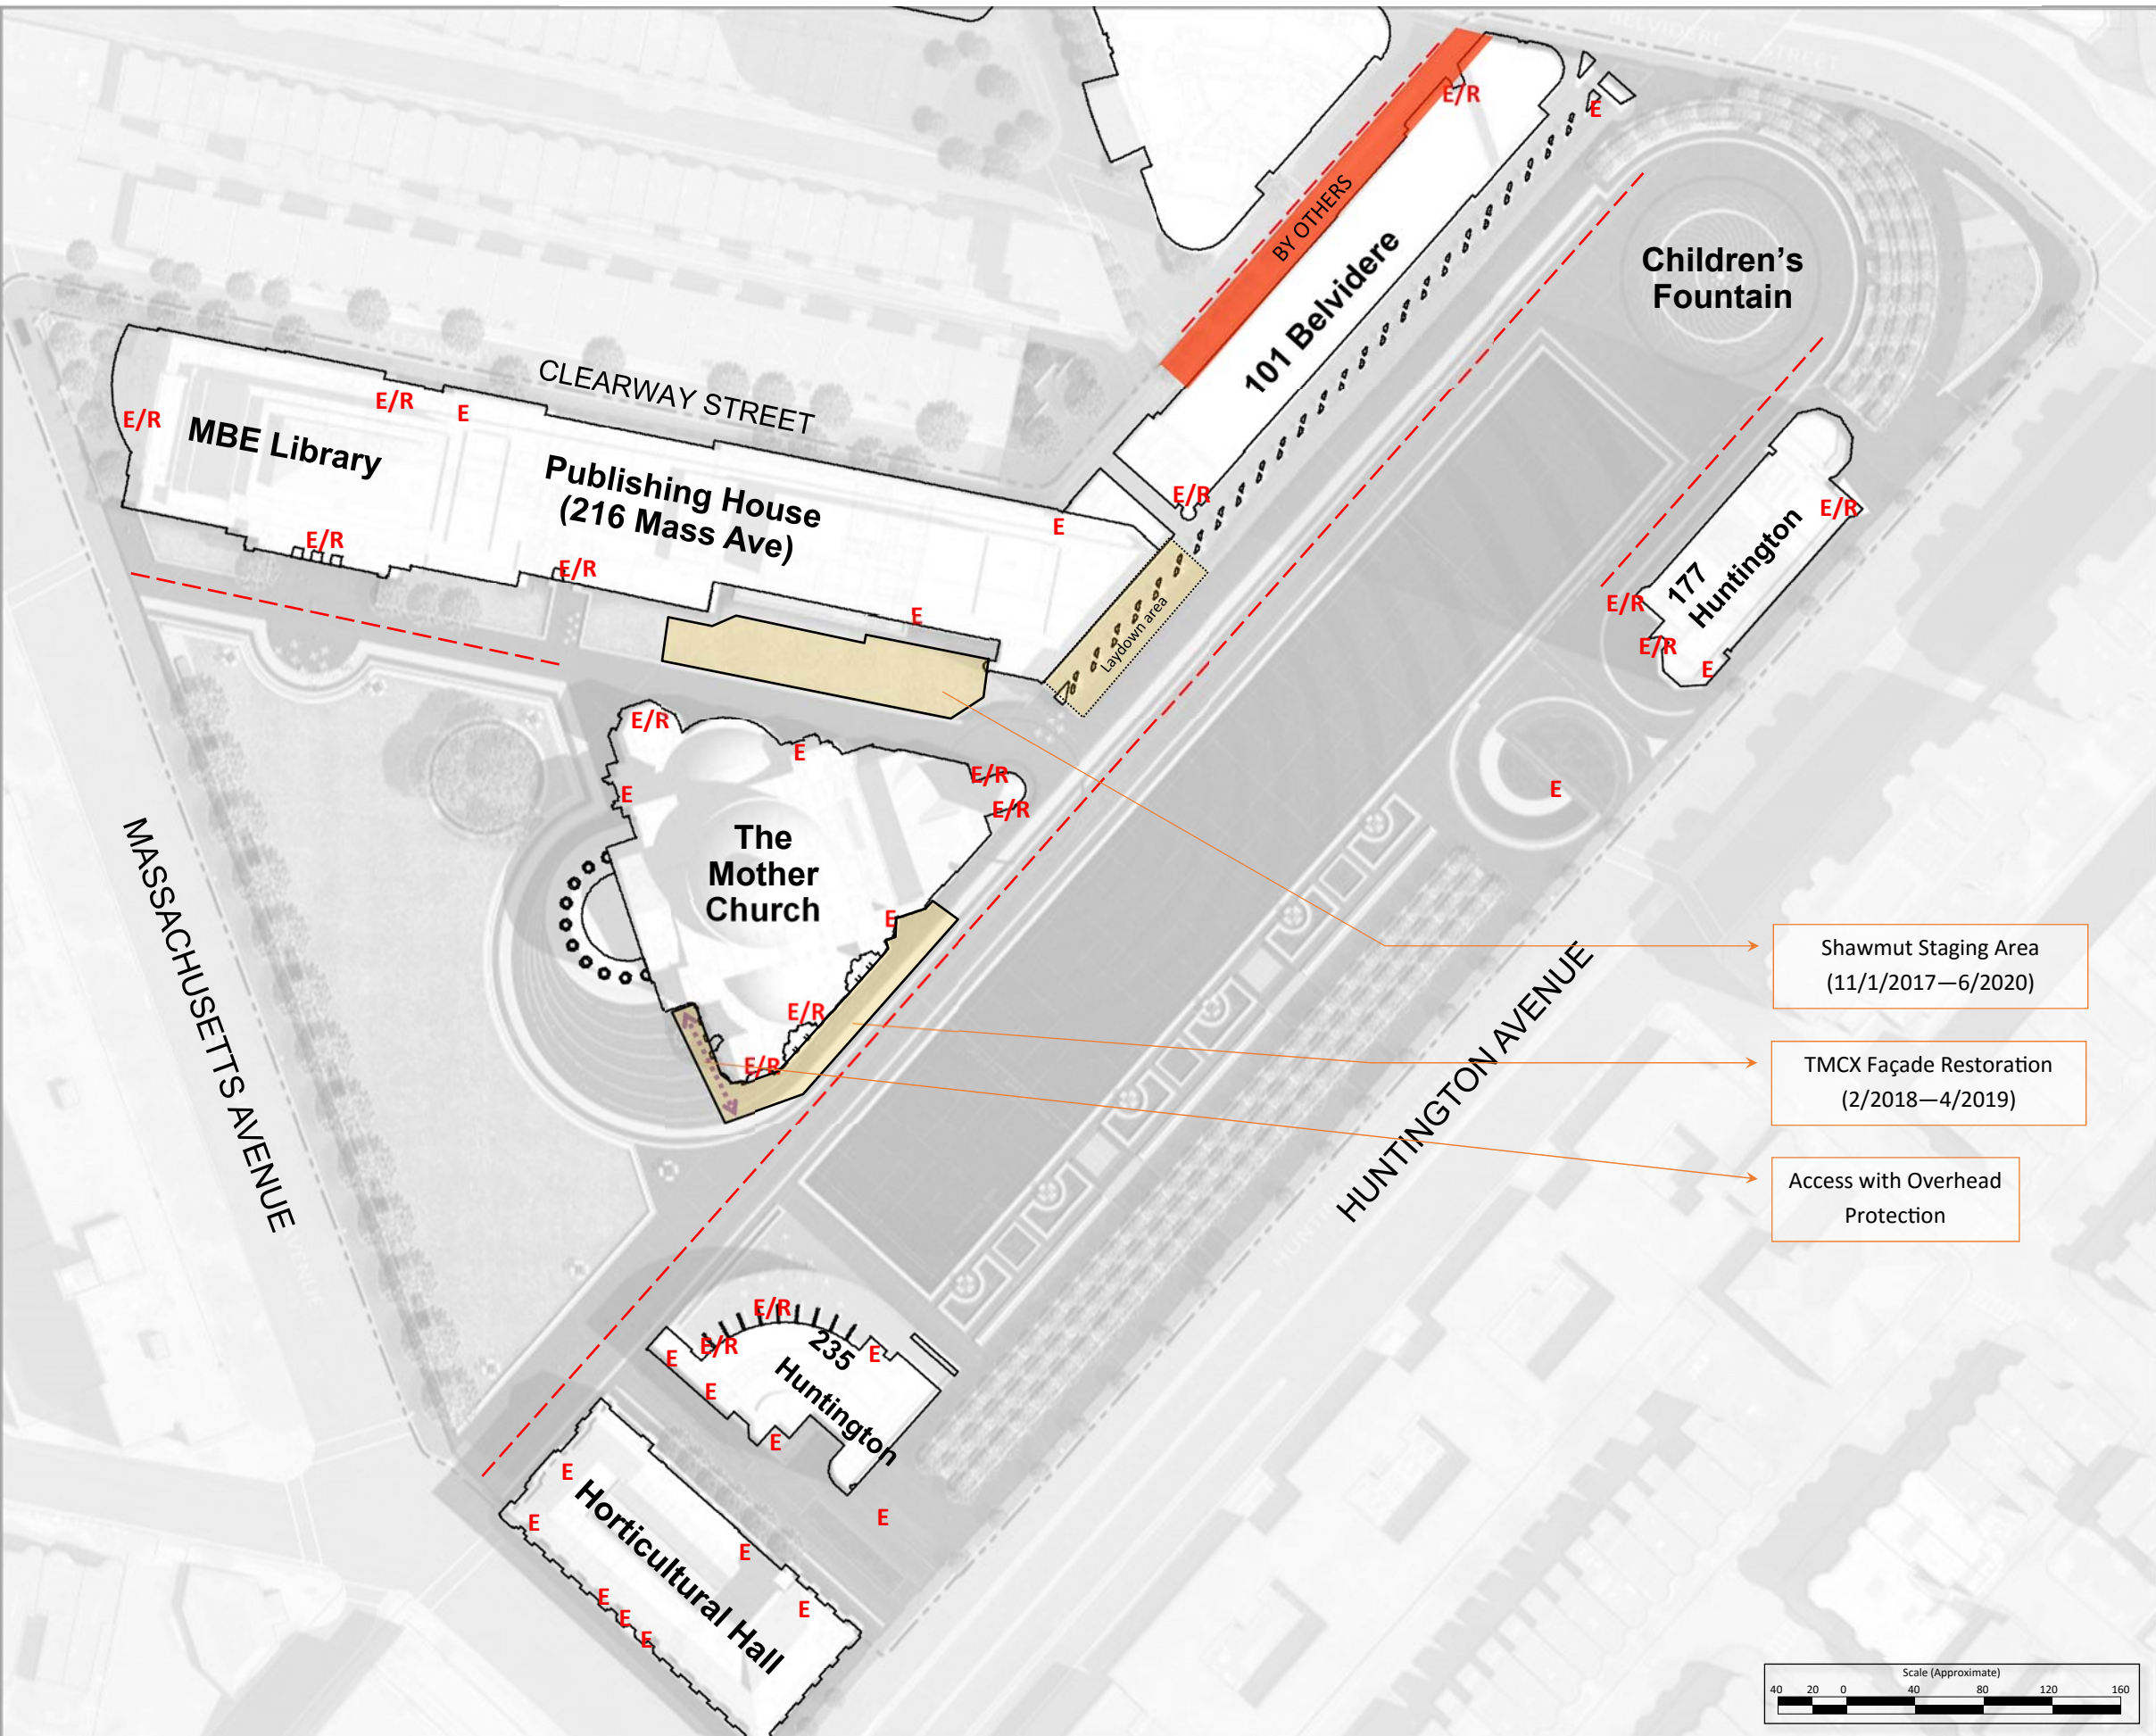

November 2018

Legend

- TFCCS Plaza Areas (CONSIGLI)
- TFCCS Capital Projects (PIDC)
- TMCO / TMCX Restoration (SHAWMUT)
- Areas of work not "permanently fenced in"
- E   E/R   Egress Only / Egress & Regular Travel
- --- Fire Lanes
- ↔ Available Pedestrian Access Routes

TFCCS Event Calendar

Date(s)	Area(s)	Event

Prepared by
Consigli Construction Co., Inc.

LOGISTICAL HARMONY

TFCCS Plaza Revitalization Project
TFCCS Capital Projects
TMCO / TMCX Renovation Project

Site Logistics Plan

Updated 3/13/2018

JAN 2017	FEB 2017	MAR 2017	APR 2017	MAY 2017	JUN 2017	JUL 2017	AUG 2017	SEP 2017	OCT 2017	NOV 2017	DEC 2017	JAN 2018	FEB 2018	MAR 2018	APR 2018	MAY 2018	JUN 2018	JUL 2018	AUG 2018	SEP 2018	OCT 2018	NOV 2018	Summer 2019