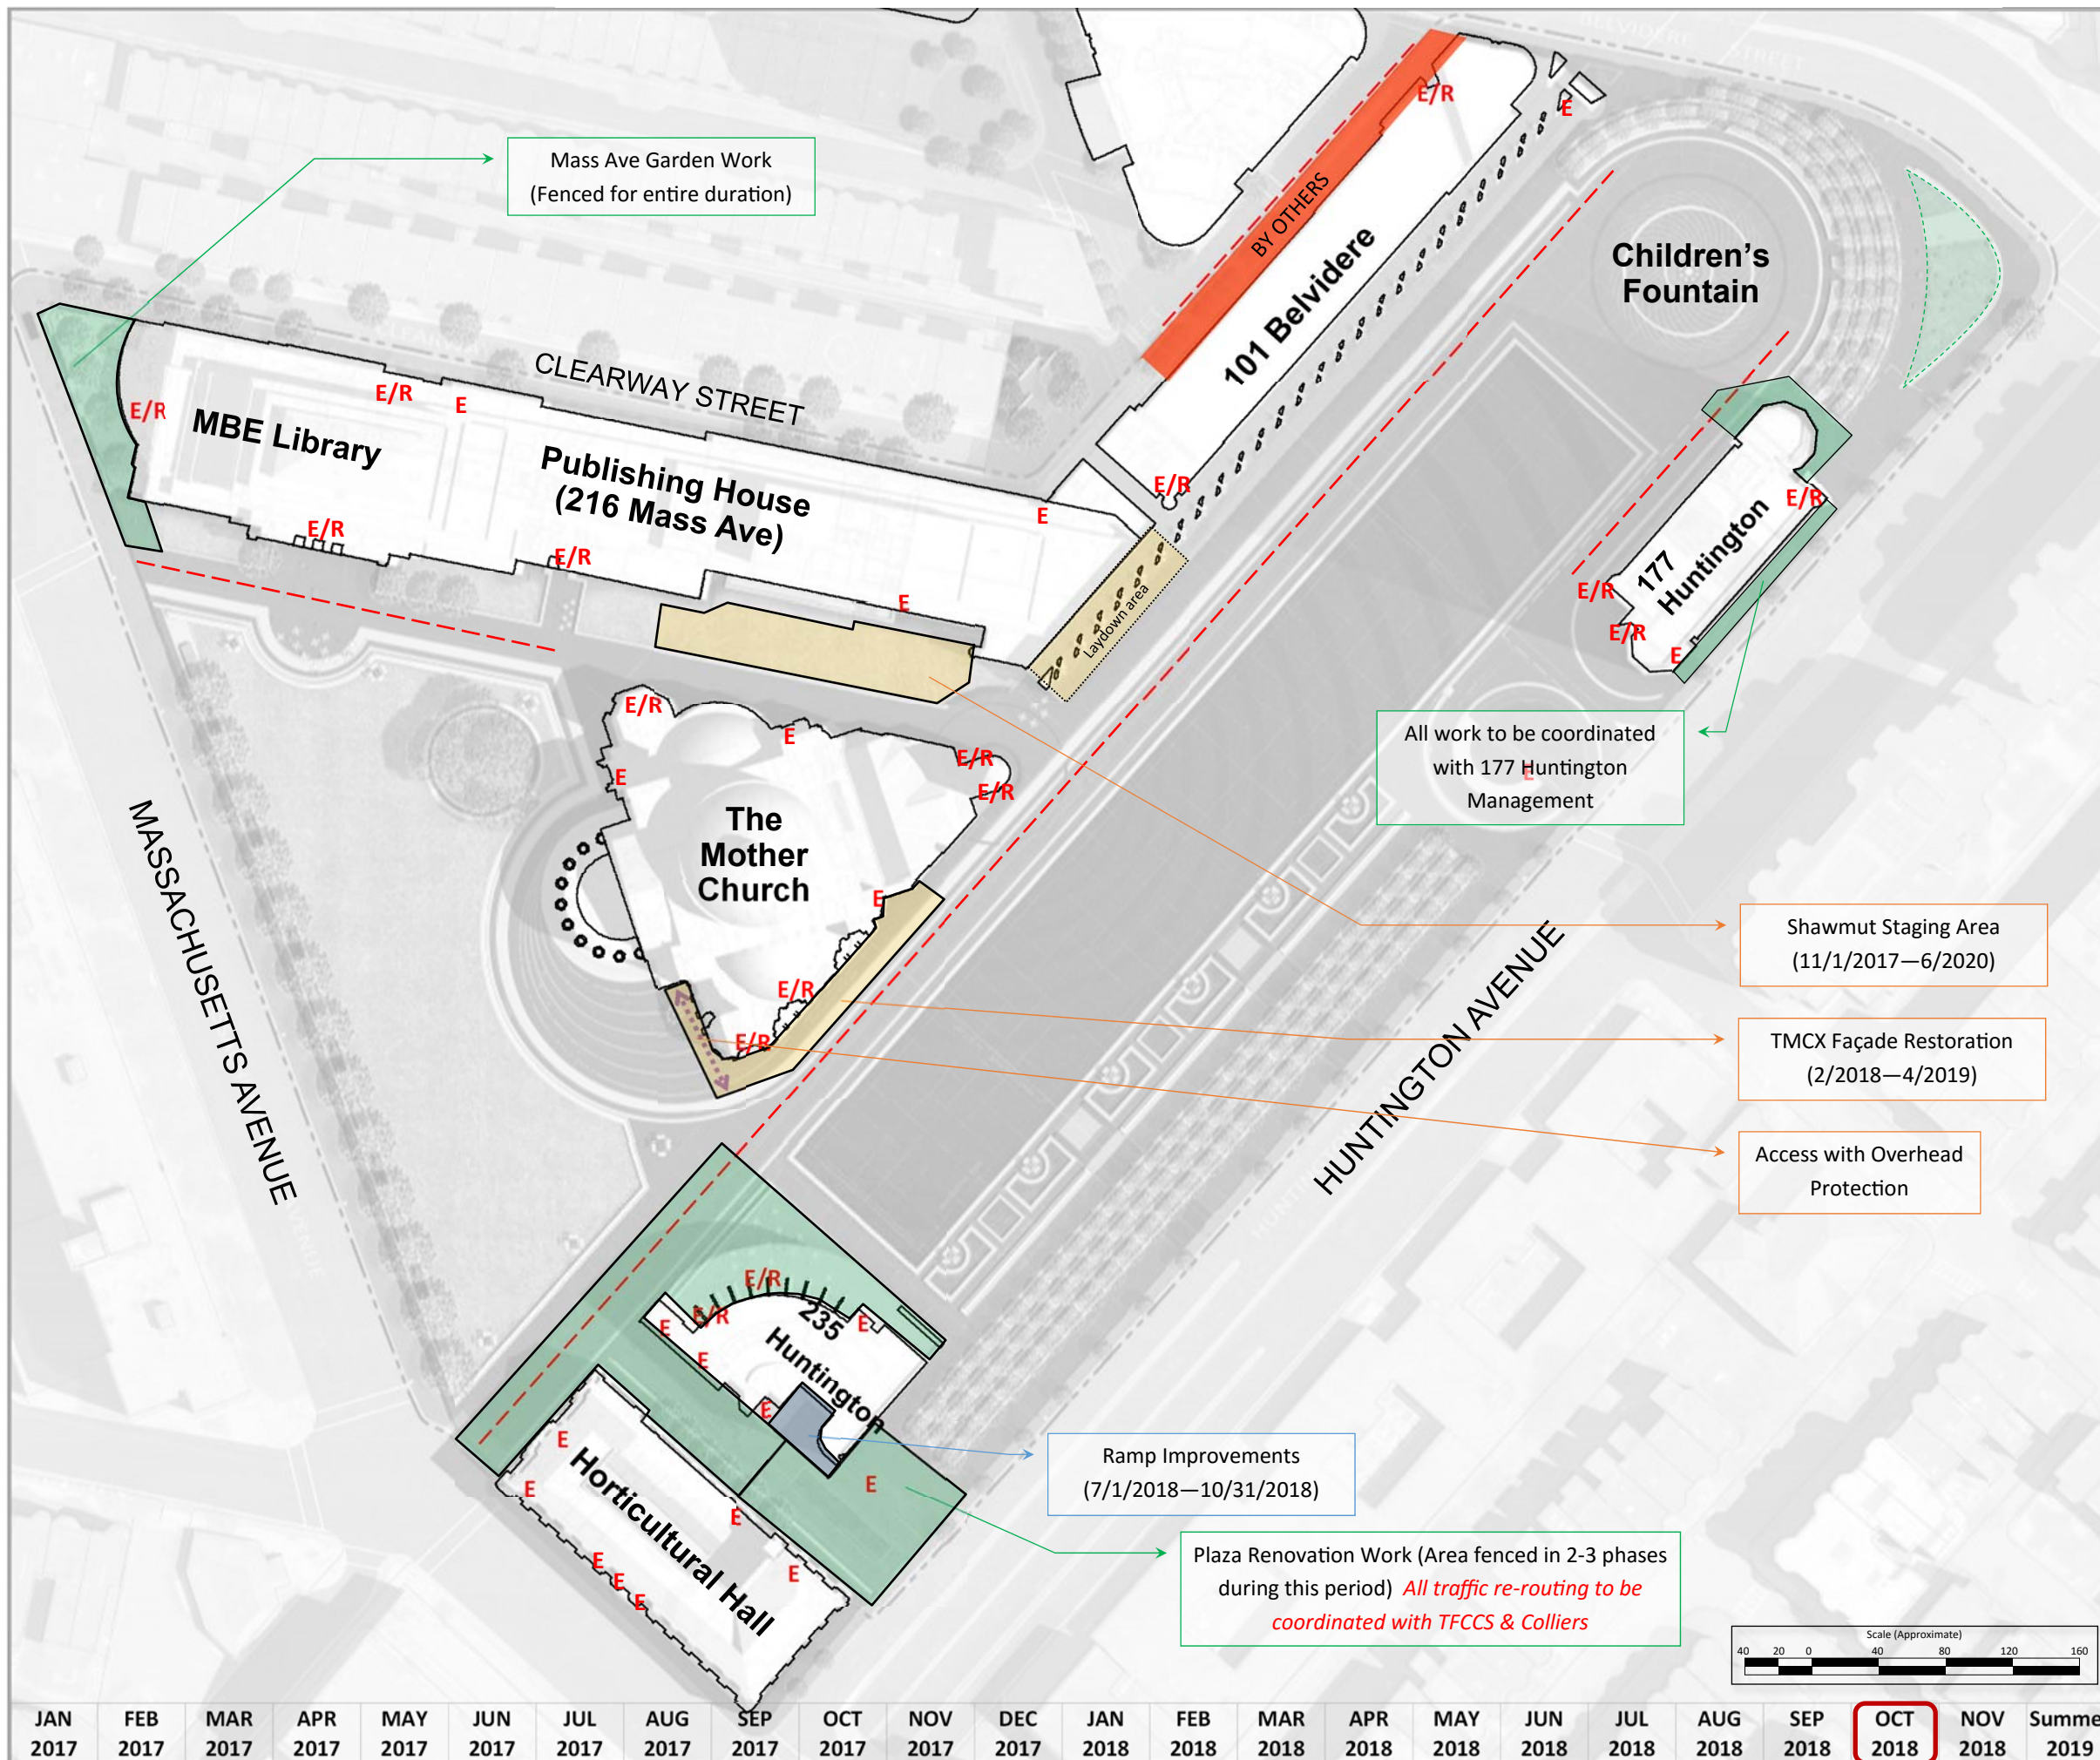

October 2018

Legend

- TFCCS Plaza Areas (CONSIGLI)
- TFCCS Capital Projects (PIDC)
- TMCO / TMCX Restoration (SHAWMUT)
- Areas of work not "permanently fenced in"
- **E** **E/R** Egress Only / Egress & Regular Travel
- Fire Lanes
- Available Pedestrian Access Routes

TFCCS Event Calendar

Date(s)	Area(s)	Event
10/08/18	Site wide	Opening Our Doors 2018

Prepared by
Consigli Construction Co., Inc.

LOGISTICAL HARMONY

TFCCS Plaza Revitalization Project
TFCCS Capital Projects
TMCO / TMCX Renovation Project

Site Logistics Plan

Updated 3/13/2018