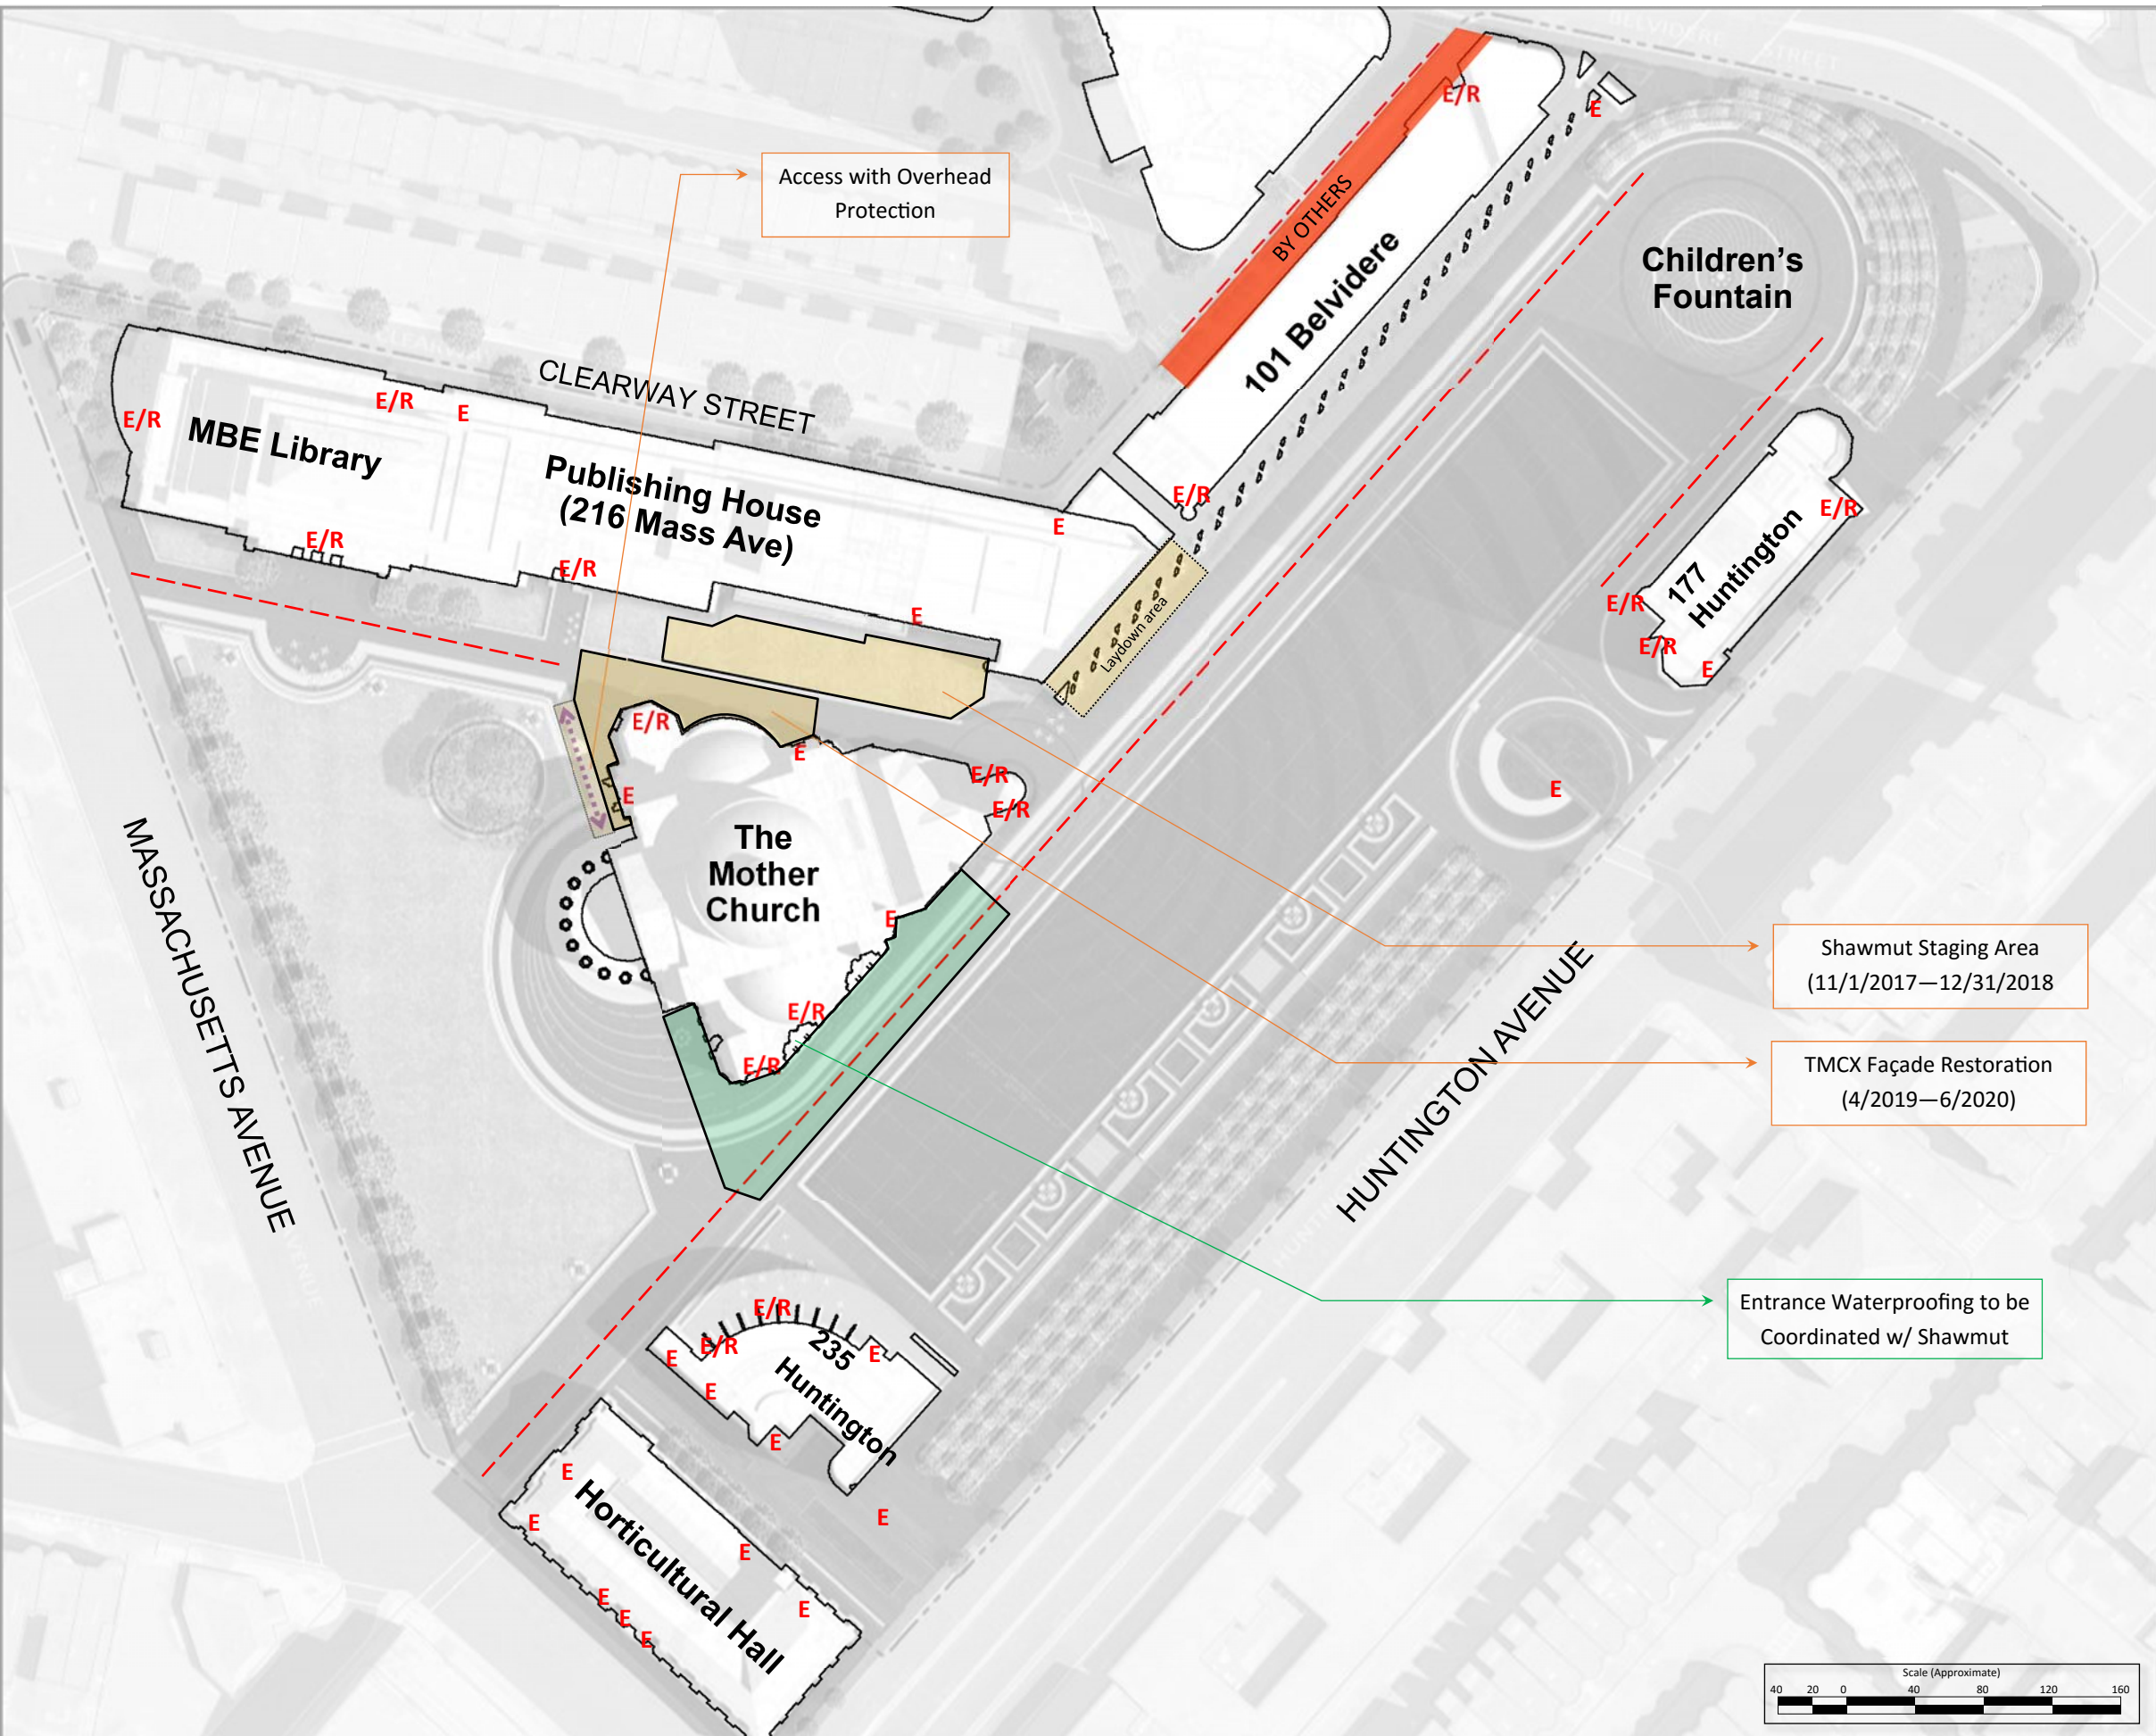

Summer 2019

Legend

- TFCCS Plaza Areas (CONSIGLI)
- TFCCS Capital Projects (PIDC)
- TMCO / TMCX Restoration (SHAWMUT)
- Areas of work not "permanently fenced in"
- E   E/R   Egress Only / Egress & Regular Travel
- --- Fire Lanes
- ↔ Available Pedestrian Access Routes

TFCCS Event Calendar

Date(s)	Area(s)	Event

Prepared by
Consigli Construction Co., Inc.

LOGISTICAL HARMONY

TFCCS Plaza Revitalization Project
TFCCS Capital Projects
TMCO / TMCX Renovation Project

Site Logistics Plan

Updated 3/13/2018

JAN 2017	FEB 2017	MAR 2017	APR 2017	MAY 2017	JUN 2017	JUL 2017	AUG 2017	SEP 2017	OCT 2017	NOV 2017	DEC 2017	JAN 2018	FEB 2018	MAR 2018	APR 2018	MAY 2018	JUN 2018	JUL 2018	AUG 2018	SEP 2018	OCT 2018	NOV 2018	Summer 2019